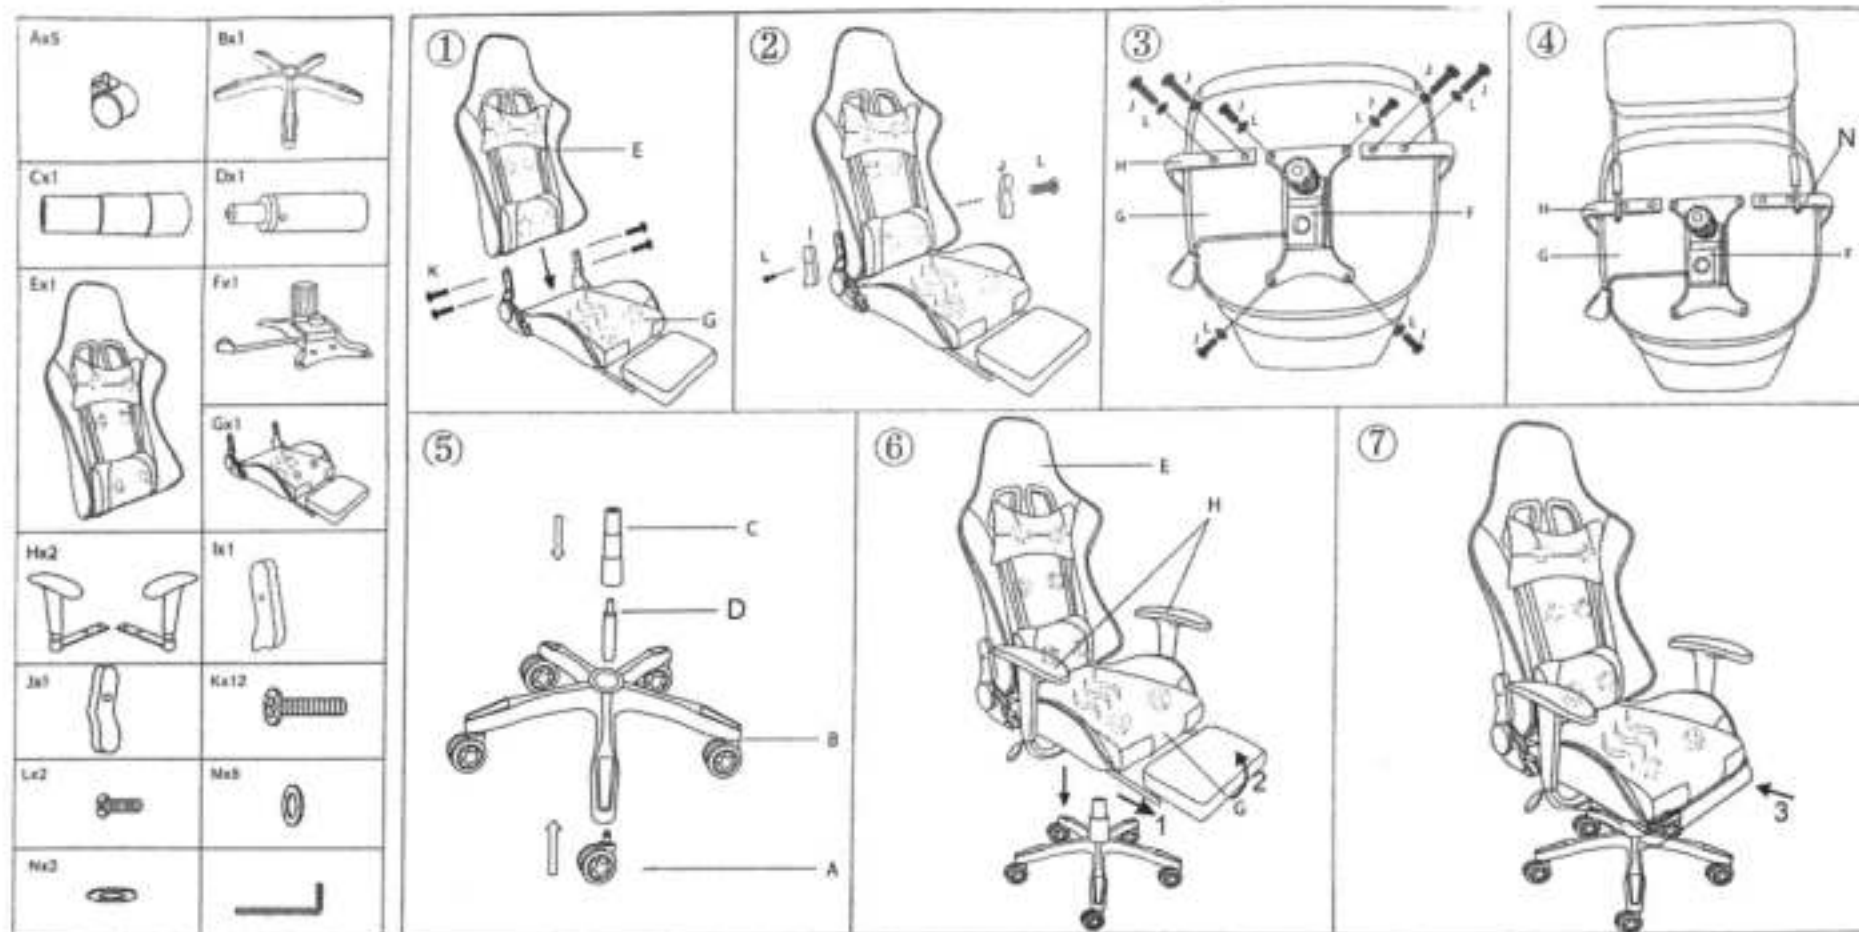

Aufbauanleitung

SPECIFICATIONS:			
NAME	MASSAGE GAMING CHAIR	BATTERIES FOR REMOTE CONTROL	AAA, 1.5V
INPUT VOLTAGE	AC 100-240V 50HZ	OUTPUT VOLTAGE	DC 12V
RATED VOLTAGE	DC 12.0V	POWER RATING	18W
RATED CURRENT	<1.5A	TIMER SETTING	10min, 15min 20min

IMPORTANT SAFETY INSTRUCTION

Basic precaution should always be followed when using an recliner racing chair including the following. Please ensure that you read all instructions before using recliner racing chair.

WARNING

Please lock down mechanism 's tilt function when reclining (lie down) back-rest to 180° to avoid rollovers possible.

SAVE THESE INSTRUCTIONS