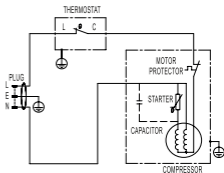

TOMADO®

Mini Freezer
Modelnr: TFM4401B/01

Rated voltage: 220-240V ~
Rated frequency: 50Hz
Rated current: 0.6A
Climate class: SN, N, ST, T
Refrigerant number: R600A
Mass of refrigerant: 22g
Insulation blowing agent: Cyclopentane
Serial number: YYWWXXXX

Electric diagram