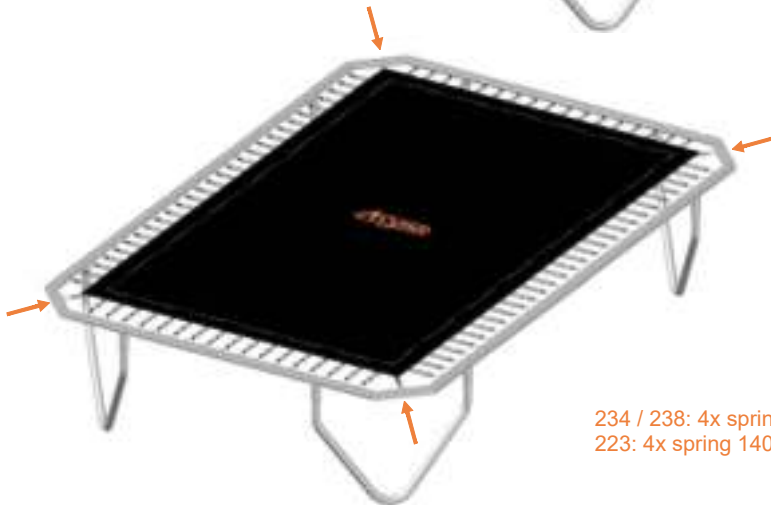

Aryna

Trampoline jumpingmat

Round above

Round InGround

Round FlatLevel

Rectangular Trampoline

234/238: 8x spring 215mm
223 : 8x spring 175mm

234/238: 78/90x spring 215mm
223: 66x spring 175mm

234 / 238: 4x spring 175mm
223: 4x spring 140mm

Rectangular InGround

223: 4x spring 140mm
234/ 238 :4x spring 175mm

Rectangular FlatLevel

223-FL : 4x spring 140mm
234-FL/ 238-FL : 4x spring 175mm

Sales office: Beneluxbaan 7
5121 DC Rijen
The Netherlands
sales@avyna.eu
www.avyna.eu