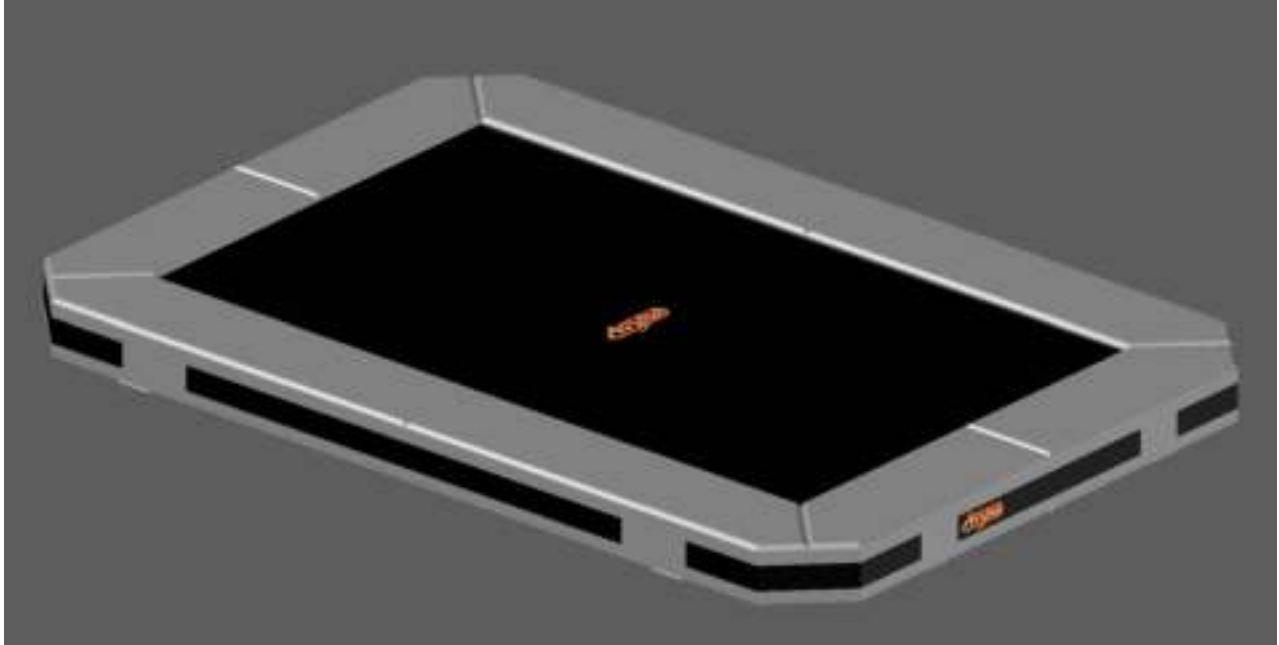

Aryna

Trampoline jumpingmat

Round above

Round InGround

Round FlatLevel

Rectangular Trampoline

234/238: 8x spring 215mm
223 : 8x spring 175mm

234/238: 78/90x spring 215mm
223: 66x spring 175mm

234 / 238: 4x spring 175mm
223: 4x spring 140mm

Rectangular InGround

223: 4x spring 140mm
234/ 238 :4x spring 175mm

Rectangular FlatLevel

223-FL : 4x spring 140mm
234-FL/ 238-FL : 4x spring 175mm

Sales office: Beneluxbaan 7
5121 DC Rijen
The Netherlands
sales@avyna.eu
www.avyna.eu