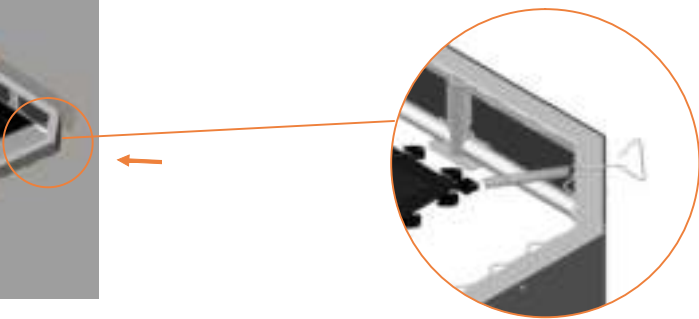

Aryna

Trampoline jumpingmat

Round above

Round InGround

Round FlatLevel

Rectangular Trampoline

234/238: 8x spring 215mm
223 : 8x spring 175mm

234/238: 78/90x spring 215mm
223: 66x spring 175mm

234 / 238: 4x spring 175mm
223: 4x spring 140mm

Rectangular InGround

223: 4x spring 140mm
234/ 238 :4x spring 175mm

Rectangular FlatLevel

223-FL : 4x spring 140mm
234-FL/ 238-FL : 4x spring 175mm

Sales office: Beneluxbaan 7
5121 DC Rijen
The Netherlands
sales@avyna.eu
www.avyna.eu