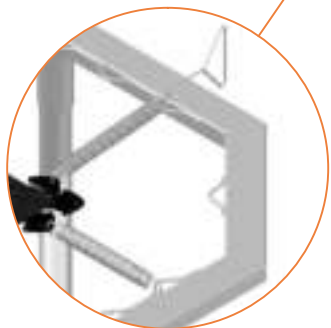

Aryna

Trampoline jumpingmat

Round above

Round InGround

Round FlatLevel

Rectangular Trampoline

234/238: 8x spring 215mm
223 : 8x spring 175mm

234/238: 78/90x spring 215mm
223: 66x spring 175mm

234 / 238: 4x spring 175mm
223: 4x spring 140mm

Rectangular InGround

223: 4x spring 140mm
234/ 238 :4x spring 175mm

Rectangular FlatLevel

223-FL : 4x spring 140mm
234-FL/ 238-FL : 4x spring 175mm

Sales office: Beneluxbaan 7
5121 DC Rijen
The Netherlands
sales@avyna.eu
www.avyna.eu