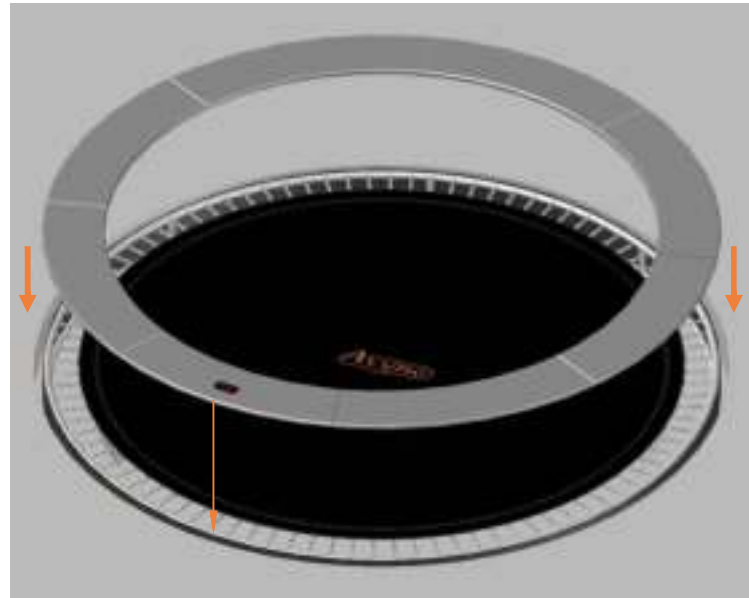

Aryna

Trampoline jumpingmat

Round above

Round InGround

Round FlatLevel

Rectangular Trampoline

234/238: 8x spring 215mm
223 : 8x spring 175mm

234/238: 78/90x spring 215mm
223: 66x spring 175mm

234 / 238: 4x spring 175mm
223: 4x spring 140mm

Rectangular InGround

223: 4x spring 140mm
234/ 238 :4x spring 175mm

Rectangular FlatLevel

223-FL : 4x spring 140mm
234-FL/ 238-FL : 4x spring 175mm

Sales office: Beneluxbaan 7
5121 DC Rijen
The Netherlands
sales@avyna.eu
www.avyna.eu