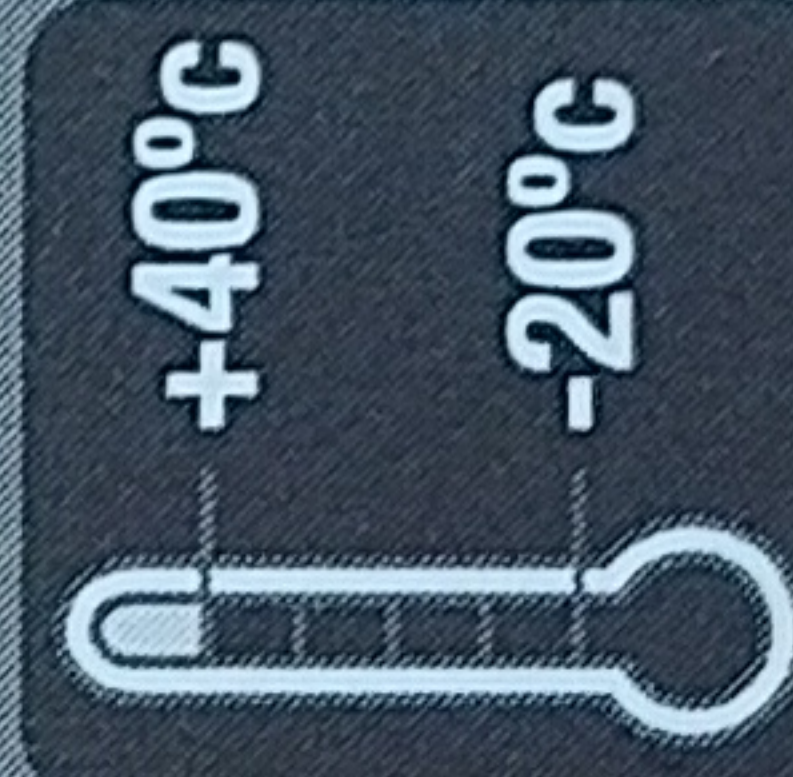

3.6 W

Wattage

400

Total Lumens

360°

2

Year

Warranty

L70B50

15000 hrs

Long Life

36°

Normal

>= 80

CRI

Temperature

+40°C

-20°C

1800K-2700K

8000K

Ultra Warm - Warm

Ø:50mm

54mm

Dimensions

Dry location

UK CA E