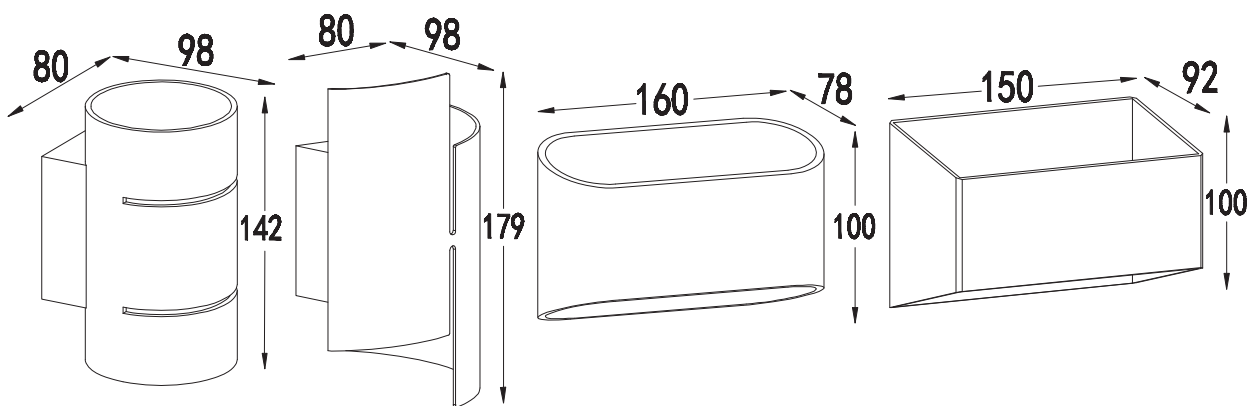

# INSTRUCTION MANUAL

Pia WL  
 Alone R WL  
 Alone S WL  
 Faldo WL

---Suitability for use "indoors", the related ambient temperature is 25°C