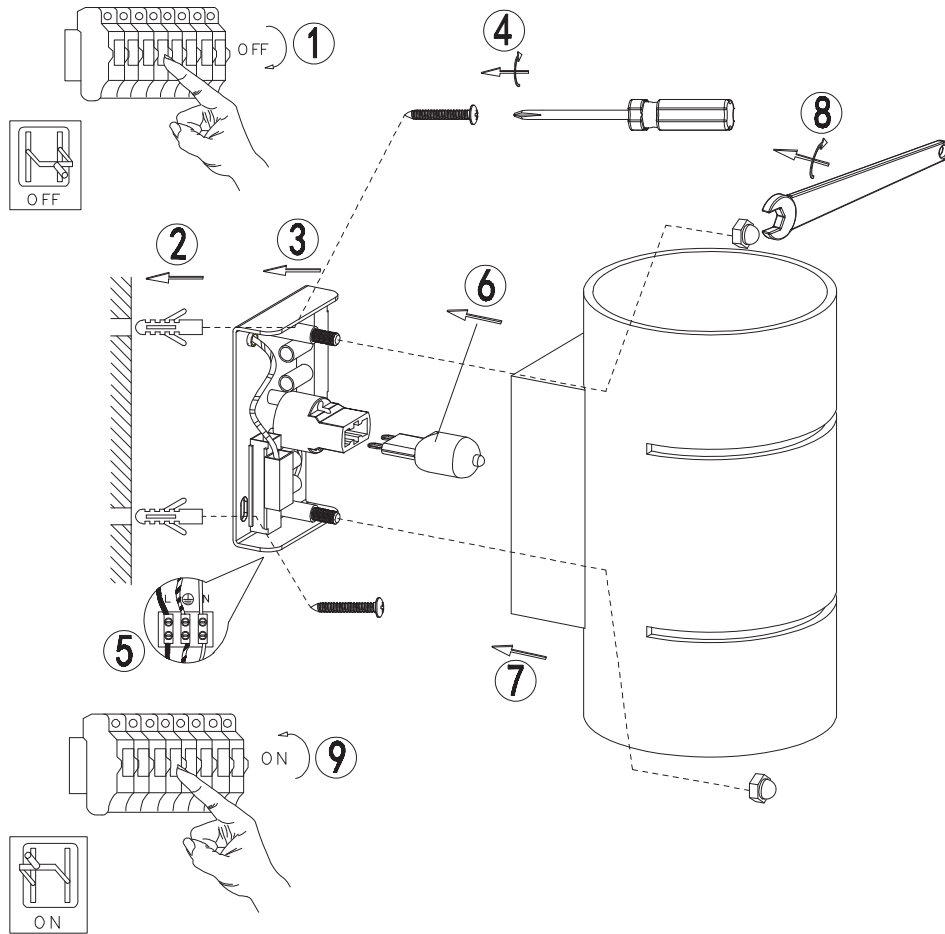

# INSTRUCTION MANUAL

Pia WL  
 Alone R WL  
 Alone S WL  
 Faldo WL

---Suitability for use "indoors", the related ambient temperature is 25°C