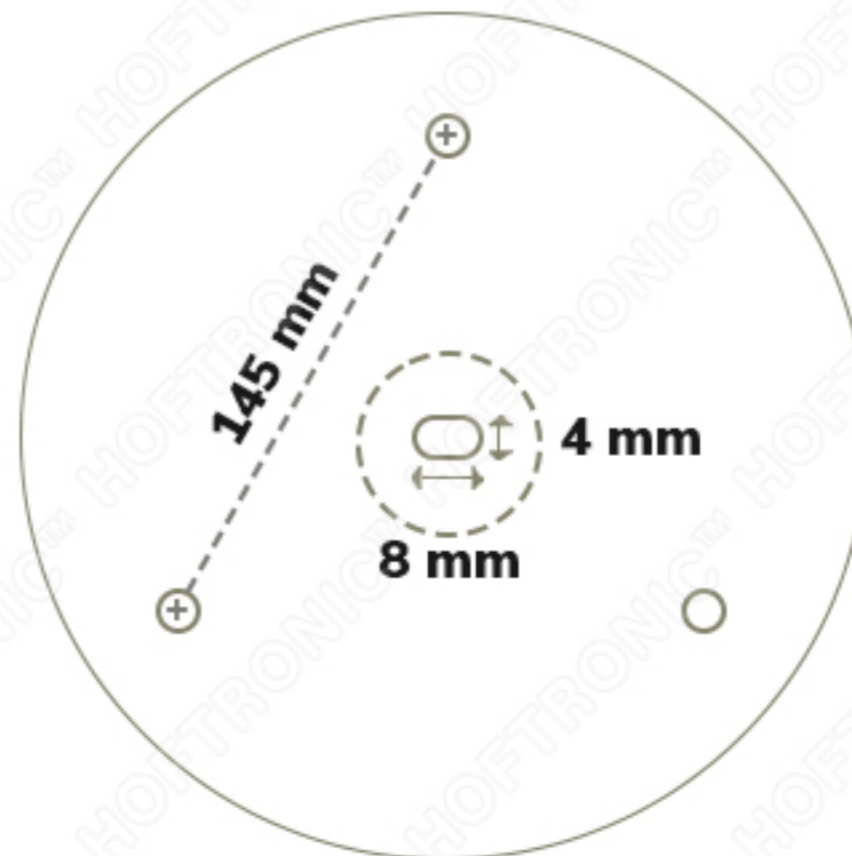

50 mm

300 mm

300 mm

diameter (Ø): 5 mm

diameter (Ø): 23 mm

65 mm

145 mm

4 mm

8 mm

HOFTRONIC™
LED Bulkhead Sensor
SKU: 4405458
POWER: 18W LUMEN: 2100
CCT: 2700K/4000K/5000K
AC220-240V, 50/60Hz
CE  Made in PRC