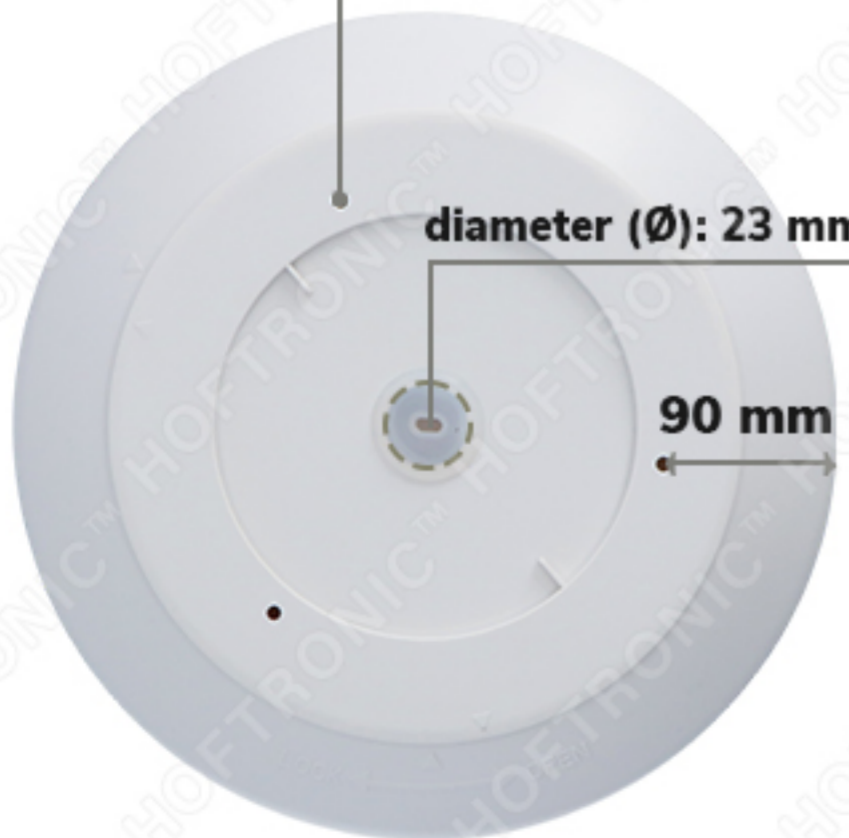

50 mm

380 mm

380 mm

diameter (Ø): 4 mm

diameter (Ø): 23 mm

90 mm

175 mm

4 mm

8 mm

HOFTRONIC™
LED Bulkhead Sensor
SKU: 4405472
POWER: 25W LUMEN: 2600
CCT: 2700K/4000K/5000K
AC220-240V, 50/60Hz

Made in PRC