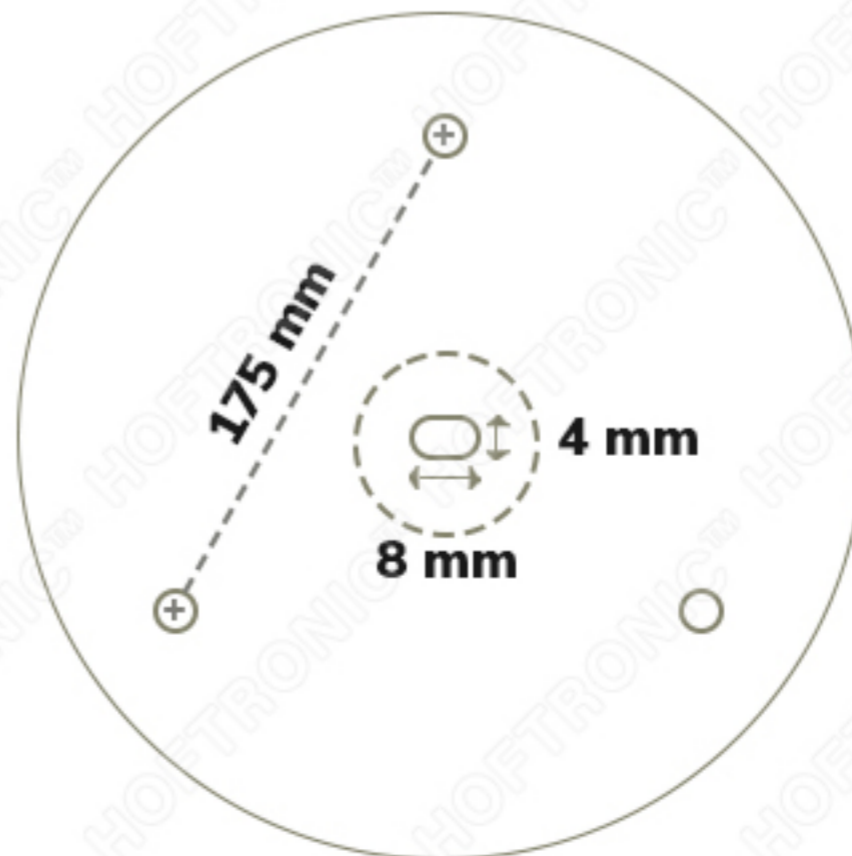

50 mm

380 mm

380 mm

diameter (Ø): 4 mm

diameter (Ø): 23 mm

90 mm

175 mm

4 mm

8 mm

HOFTRONIC™
LED Bulkhead Sensor
SKU: 4405472
POWER: 25W LUMEN: 2600
CCT: 2700K/4000K/5000K
AC220-240V, 50/60Hz

Made in PRC