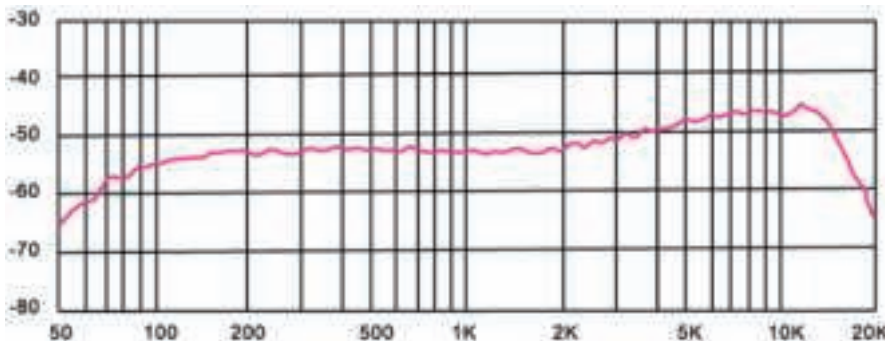

Microphone type:	Dynamic
Output connections:	XLR (3-pin)
Frequency Response :	50Hz - 13 KHz
Sensitivity:	-52dB (+/-2dB)(0dB=1V/Pa at 1kHz)
Load Impedance:	≥400Ω±30%

This product is subject to the European Waste Electrical and Elec-tronic Equipment Directive (WEEE) in its currently valid version. Do not dispose of your old device with your normal household waste. Dispose of this product through an approved waste disposal firm or through your local waste facility. Comply with the rules and regulations that apply in your country. If in doubt, consult your local waste disposal facility.