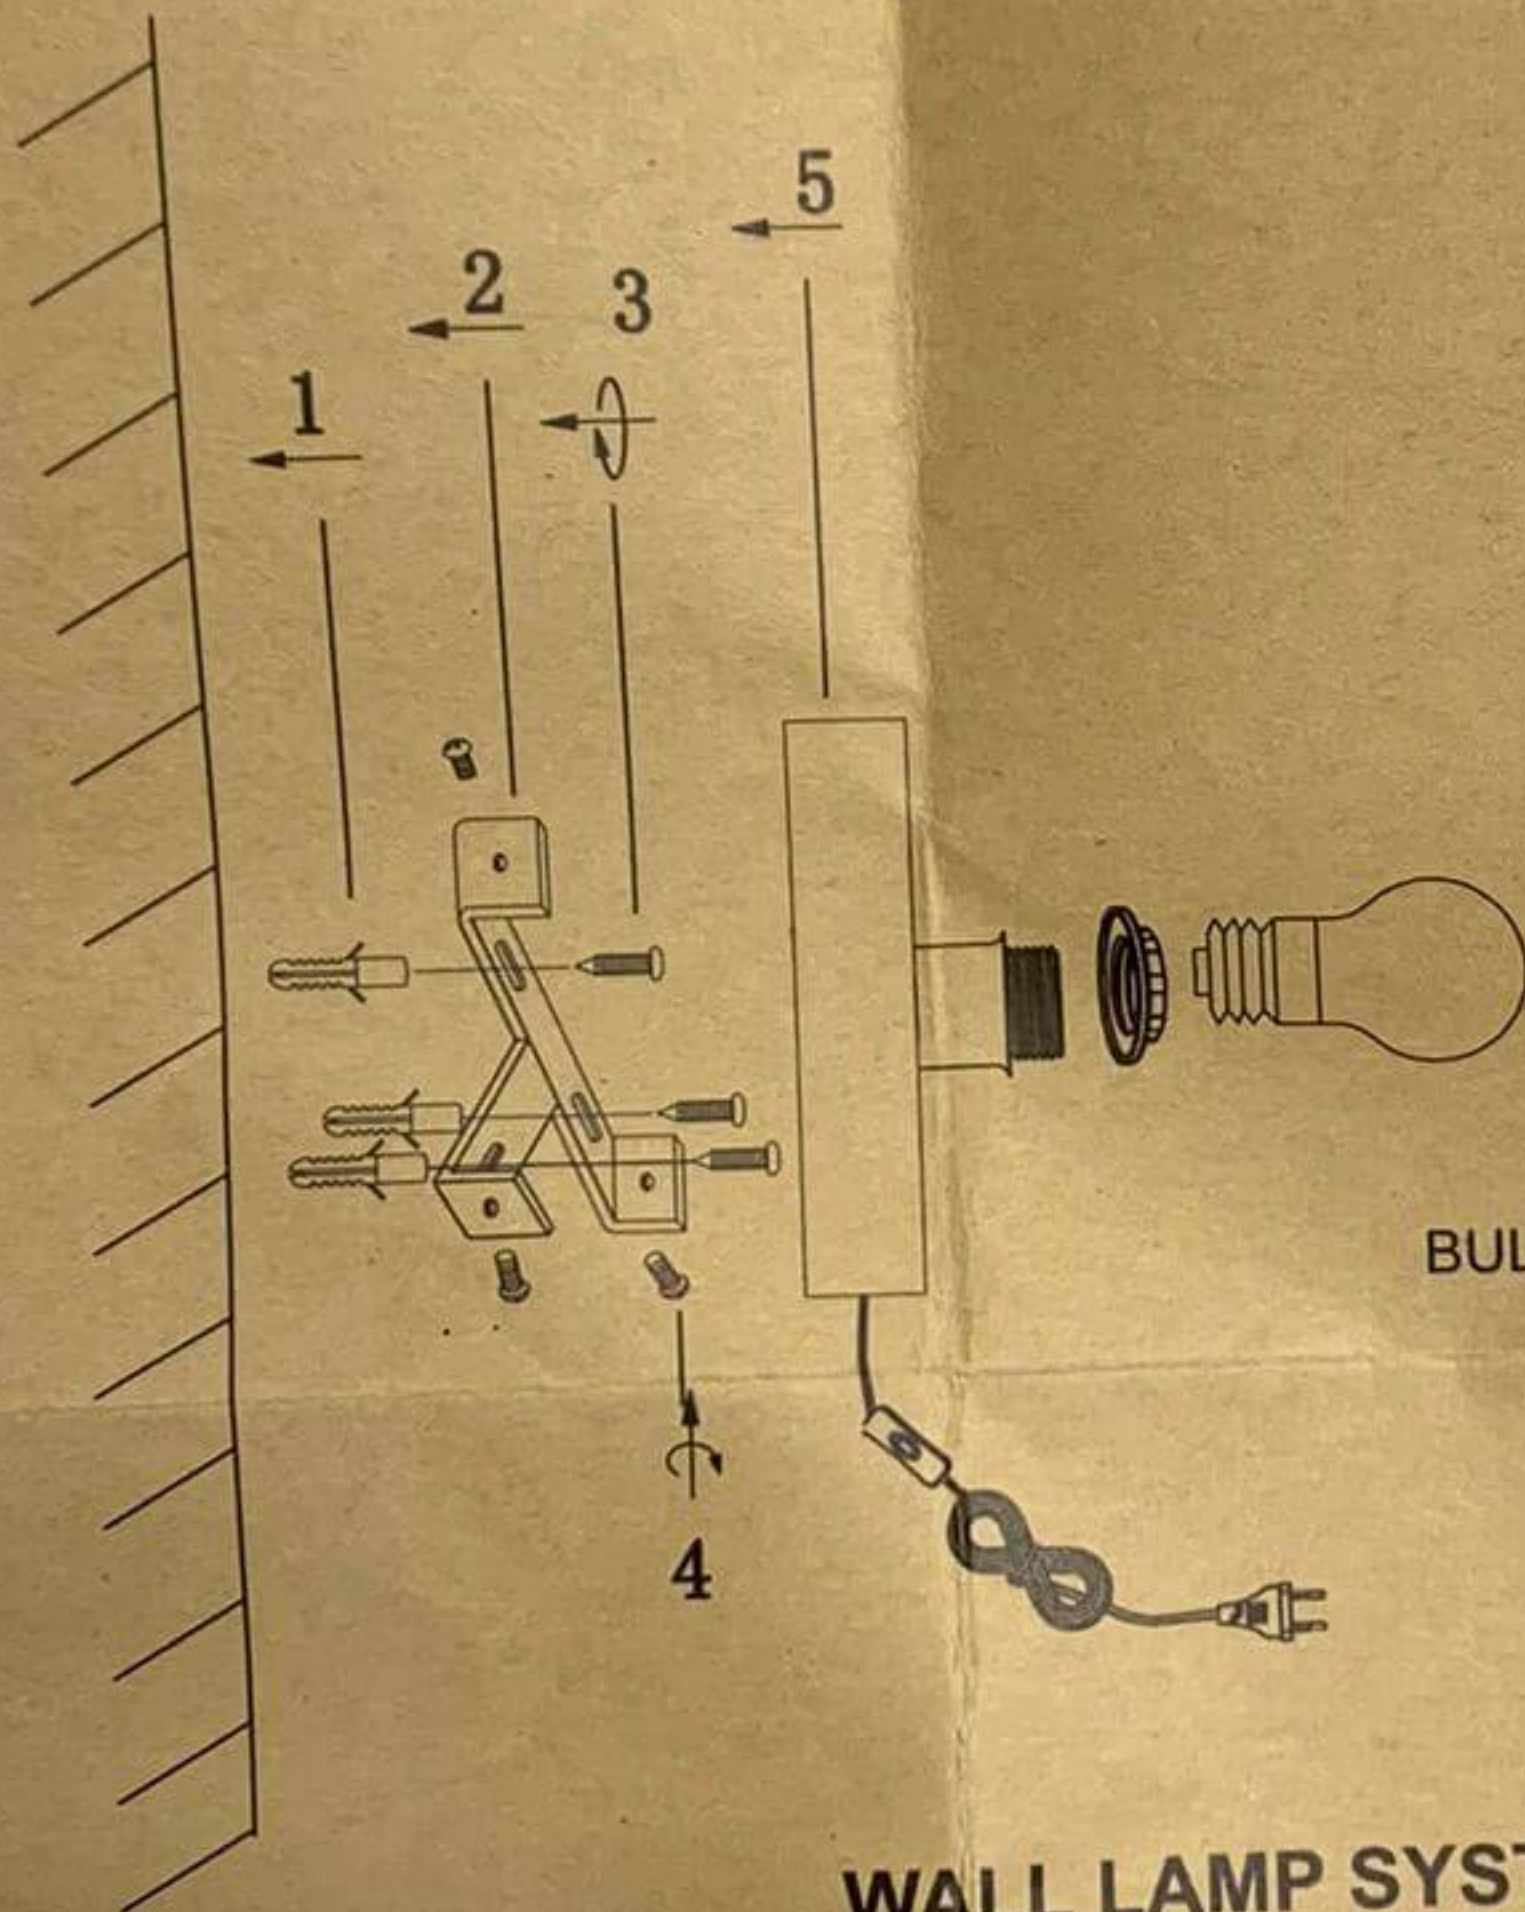

**GOOD&  
MOJO**  
SUSTAINABLE LIGHTING WITH A GOOD CAUSE

BULB NOT INCLUDED

**WALL LAMP SYSTEM GM0070-W-B  
GM0071-W-B**

material:iron  
socket:E27  
maximum:60W

**Please note:** if the external flexible cable or cord of this luminaire is damaged, it should be replaced by a qualified person in order to avoid hazard.