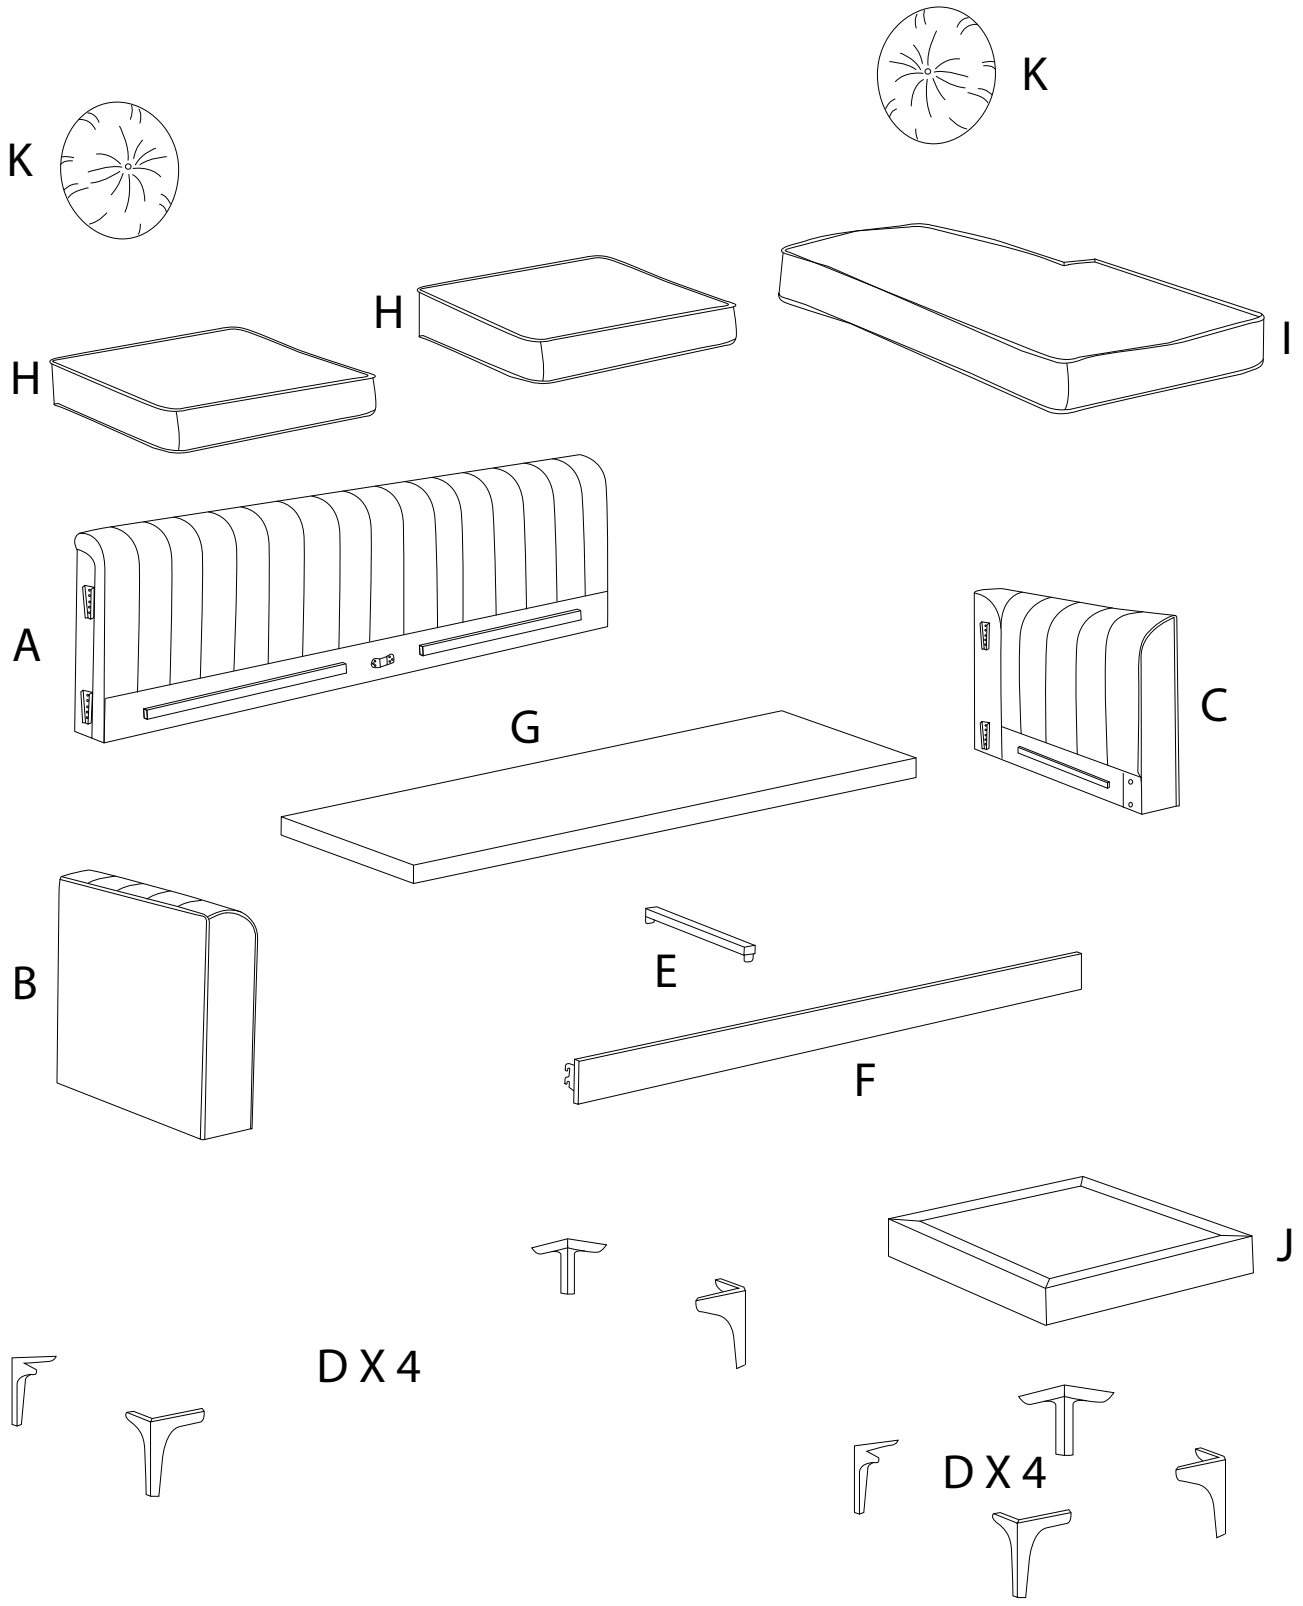

Diagram illustrating assembly instructions and warnings:

- Warning 1:** A warning triangle with an exclamation mark is shown next to a box containing an L-shaped metal bracket and a crossed-out power drill icon.
- Warning 2:** A warning triangle with an exclamation mark is shown next to a box containing a rectangular foam block on a mat and a crossed-out icon of a block being lifted.
- Time:** A clock icon is shown next to the text "40'".
- Person:** A stick figure icon is shown next to the number "1".

F

x 1

G

x 1

H

x 2

I

x 1