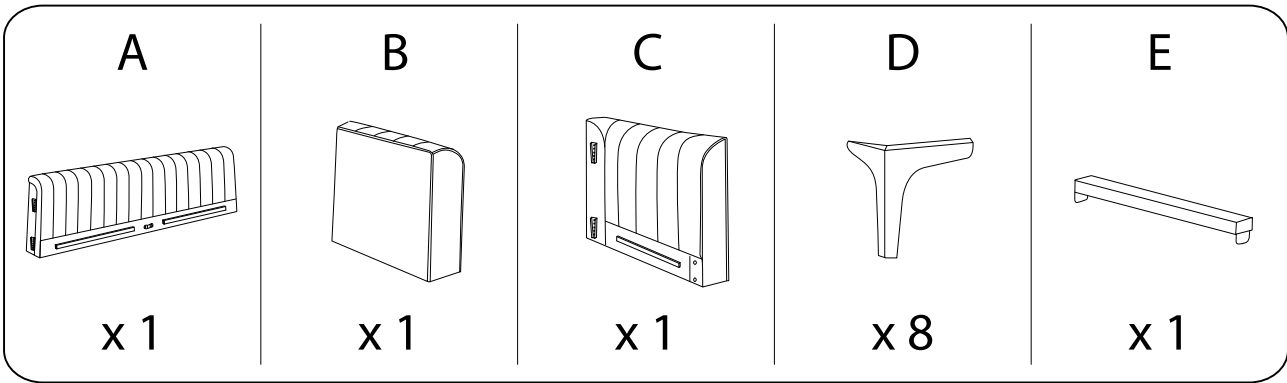

Diagram illustrating assembly instructions and warnings:

- Warning 1:** A warning triangle with an exclamation mark is shown next to a box containing an L-shaped metal bracket and a crossed-out power drill icon.
- Warning 2:** A warning triangle with an exclamation mark is shown next to a box containing a rectangular foam block on a mat and a crossed-out icon of a block being lifted.
- Time:** A clock icon is shown next to the text "40'".
- Person:** A stick figure icon is shown next to the number "1".