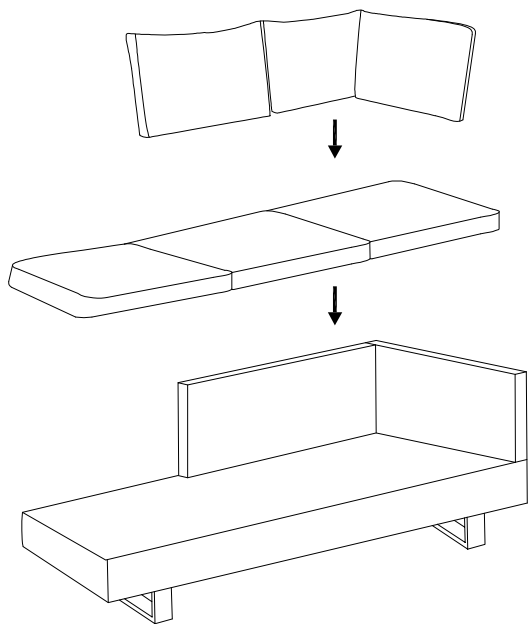

Assembly instructions for the sofa set:

- Warning 1:** Do not use a power drill. Use the provided L-shaped corner bracket.
- Warning 2:** Do not use a power drill. Use the provided rectangular block.

Estimated assembly time: 40'

Number of people required: 2

A

1

2

!

B

1

2

3

H

x 1

C

1

2