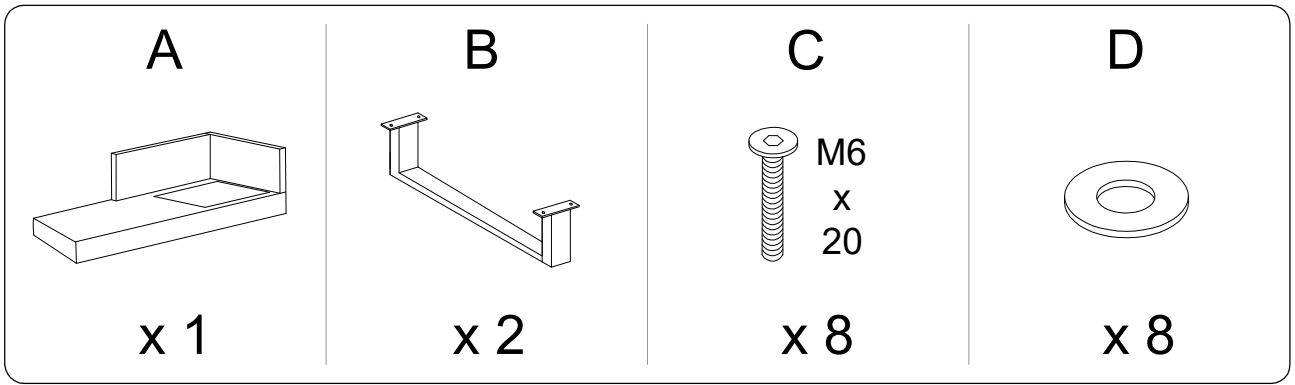

Assembly instructions for the sofa set:

- Warning 1:** Do not use a power drill. Use the provided L-shaped corner bracket.
- Warning 2:** Do not use a power drill. Use the provided rectangular block.

Estimated assembly time: 40'

Number of people required: 2

A

1

2

!

B

1

2

3

H

x 1

C

1

2