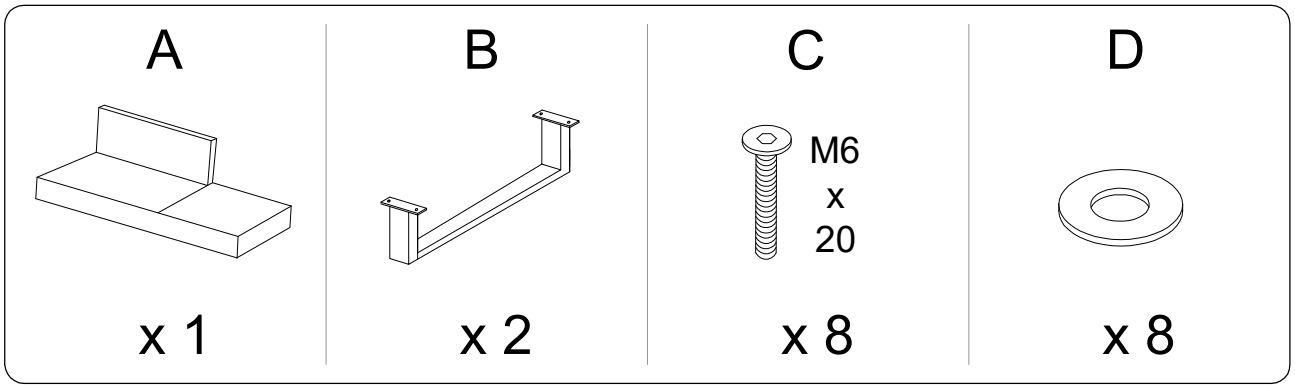

Assembly instructions for the sofa set:

- Warning 1:** Do not use a power drill. Use the provided L-shaped corner bracket.
- Warning 2:** Do not use a power drill. Use the provided rectangular block.

Estimated assembly time: 40'

Number of people required: 2

A

1

2

!

B

1

2

3

H

x 1

C

1

2