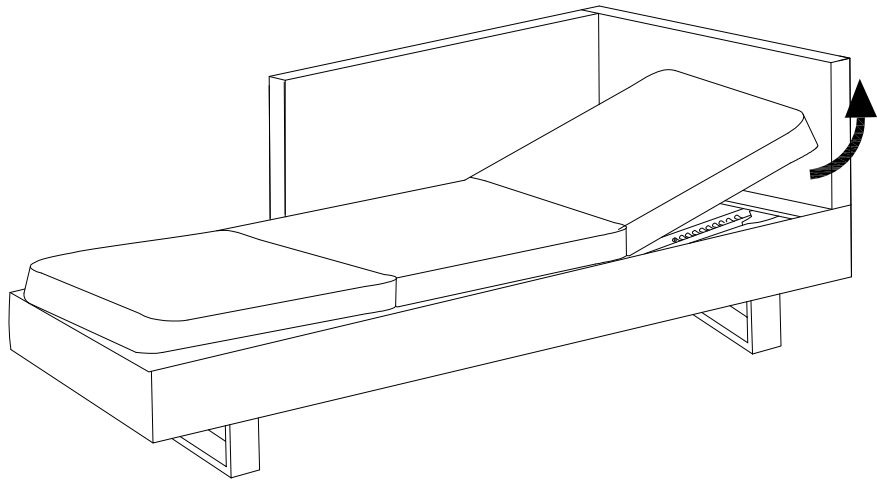

Assembly instructions for the sofa set:

- Warning 1:** Do not use a power drill. Use the provided L-shaped corner bracket.
- Warning 2:** Do not use a power drill. Use the provided rectangular block.

Estimated assembly time: 40'

Number of people required: 2

A

1

2

!

B

1

2

3

H

x 1

C

1

2