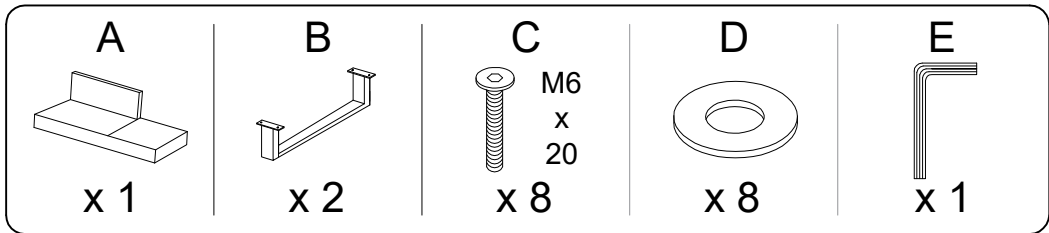

Assembly instructions for the sofa set:

- Warning 1:** Do not use a power drill. Use the provided L-shaped corner bracket.
- Warning 2:** Do not use a power drill. Use the provided rectangular block.

Estimated assembly time: 40'

Number of people required: 2

A

1

2

!

B

1

2