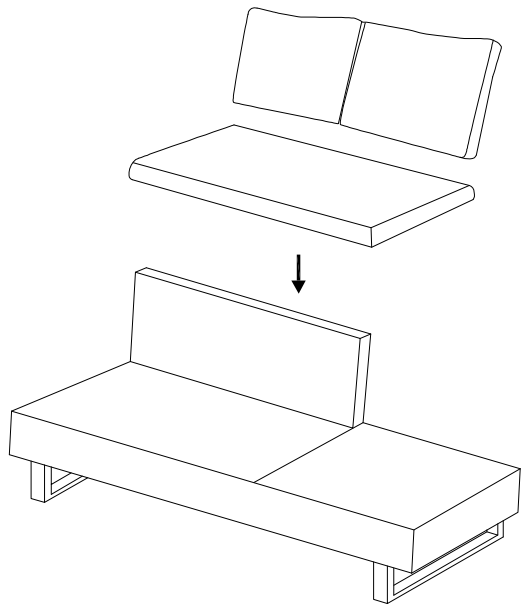

Assembly instructions for the sofa set:

- Warning 1:** Do not use a power drill. Use the provided L-shaped corner bracket.
- Warning 2:** Do not use a power drill. Use the provided rectangular block.

Estimated assembly time: 40'

Number of people required: 2

A

1

2

!

B

1

2

3

H

x 1

C

1

2