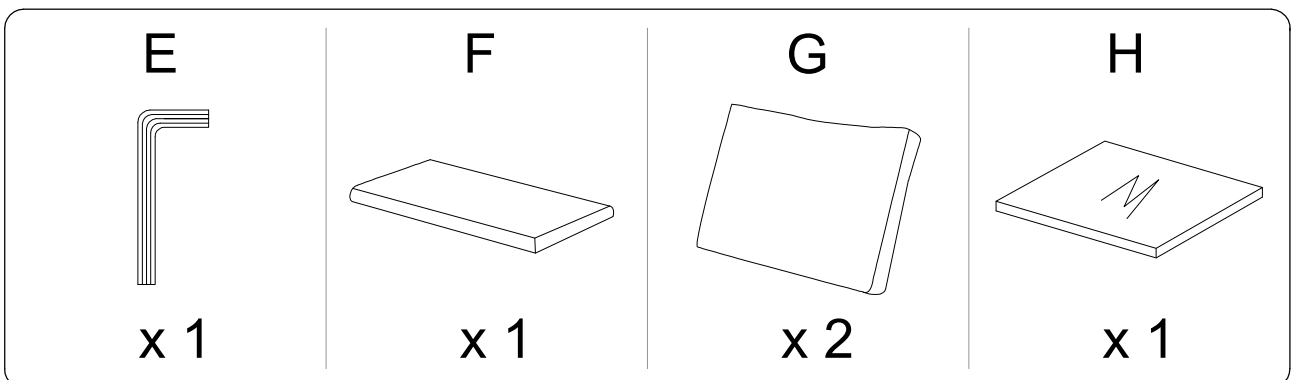

Assembly instructions for the sofa set:

- Warning 1:** Do not use a power drill. Use the provided L-shaped corner bracket.
- Warning 2:** Do not use a power drill. Use the provided rectangular block.

Estimated assembly time: 40'

Number of people required: 2

A

1

2

!

B

1

2