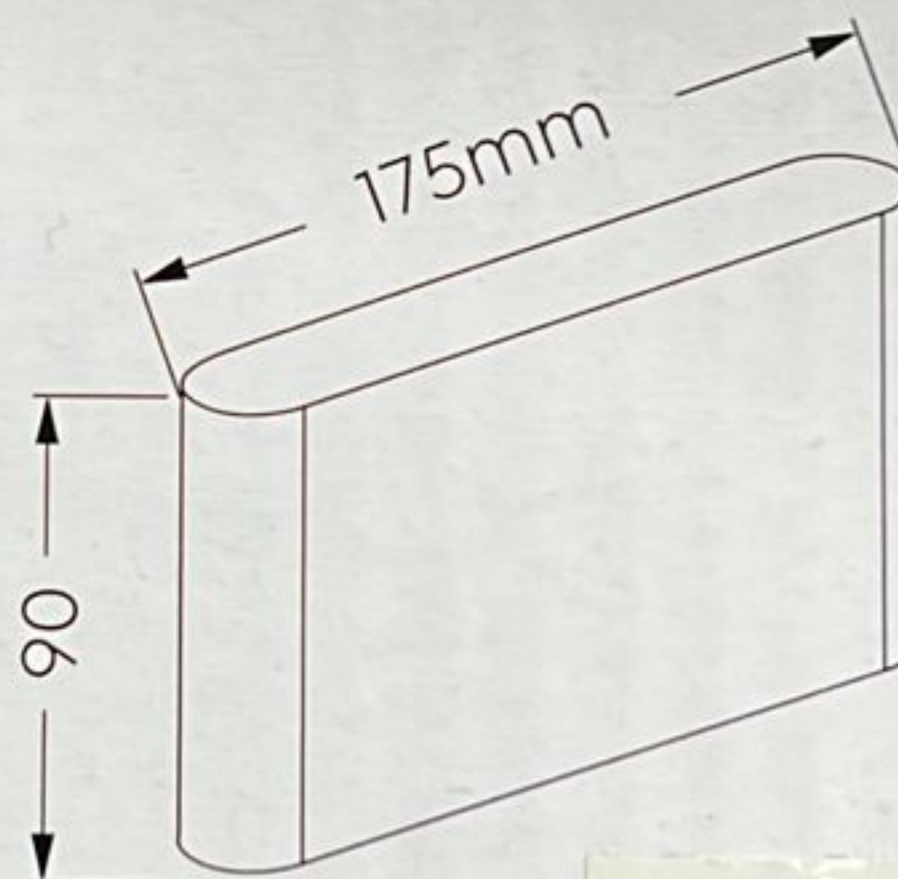

 class I

2x 400lm
3000 K
>80 CRI
30000 H
15000x ON/OFF

www.trio-lighting.com

CE