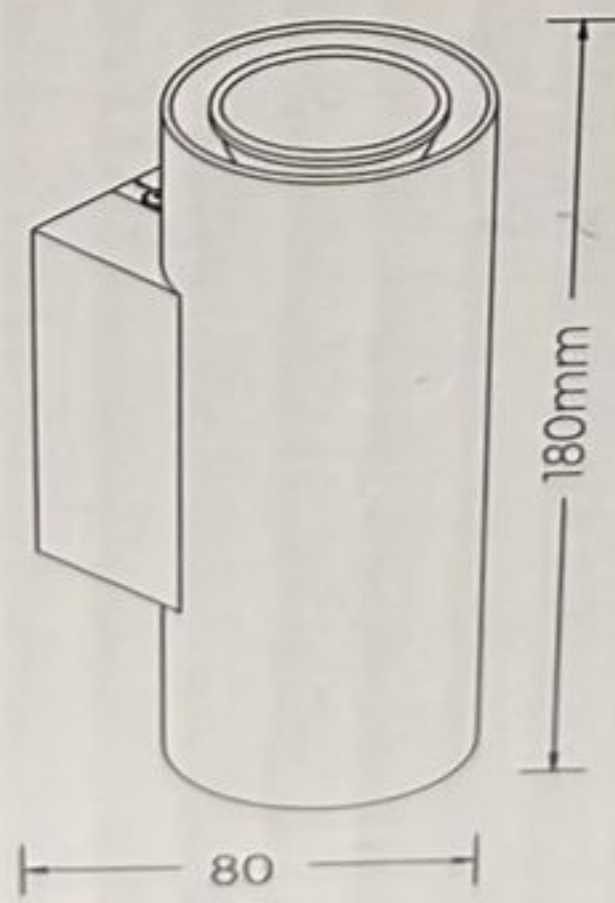

TRIO
LIGHTING FOR YOU

4 017807 408812

212400232

trio-lighting.com/
212400232

MARLEY

230V~50Hz
excl. 2x GU10 - max. 35W

class I

www.trio-lighting.com