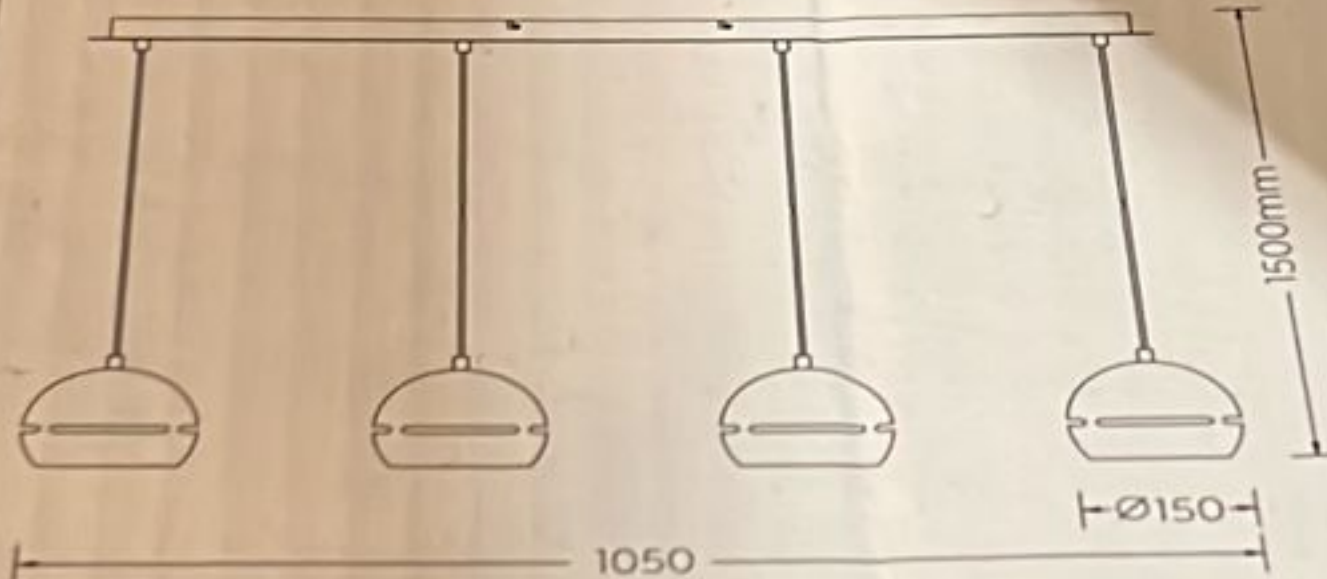

313300407

FLETCHER

230V~50Hz
incl. 4x E14 - max. 40W
class I

www.trio-lighting.com

trio-lighting.com/
313300407

TRIO Leuchten GmbH
TRIO International GmbH
Out Nierhof 17
D-97757 Arnsberg
www.trio-lighting.com

PO 125/21

TRIO LIGHTING FOR YOU

FLETCHER