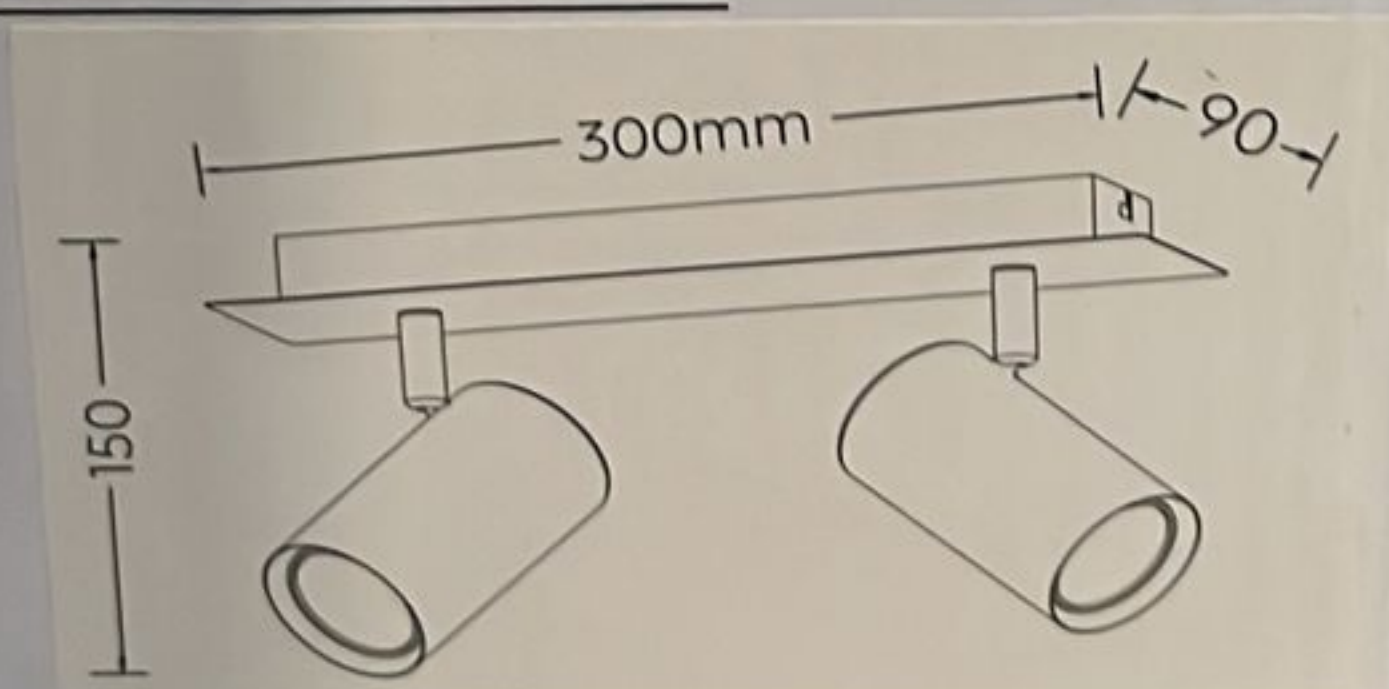

# TRIO

LIGHTING FOR YOU

**802400204**

[trio-lighting.com/  
802400204](http://trio-lighting.com/802400204)

**MARLEY**

230V~50Hz  
excl. 2x GU10 - max. 35W  
class I

[www.trio-lighting.com](http://www.trio-lighting.com)