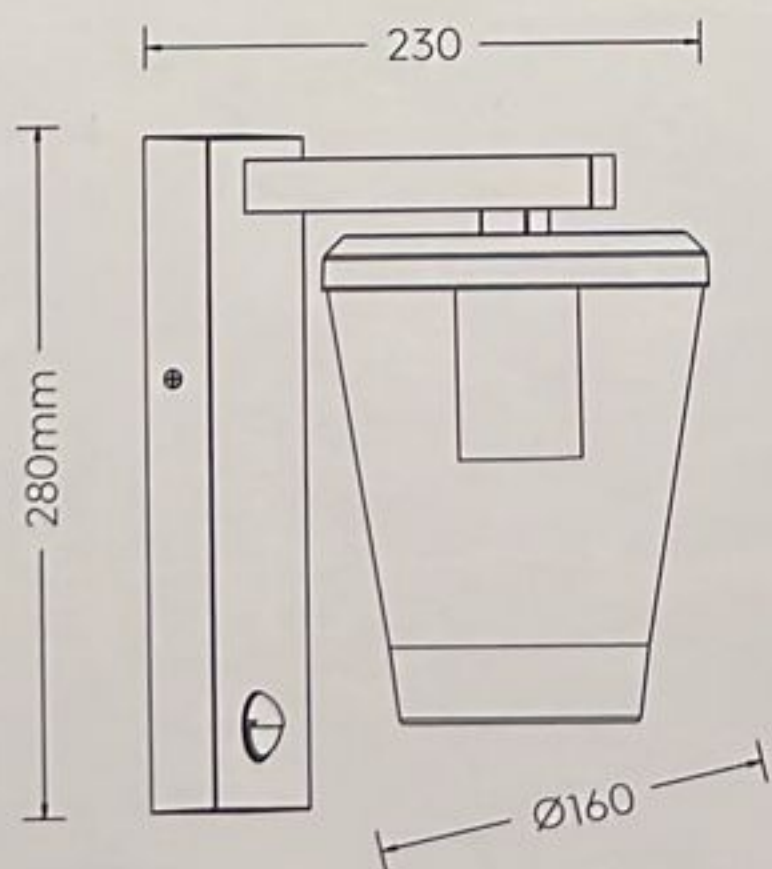

TRIO
LIGHTING FOR YOU

OUTDOOR

CAVADO

230V~50Hz
excl. 1x E27 - max. 40W
class I

[trio-lighting.com/
211069131](http://trio-lighting.com/211069131)