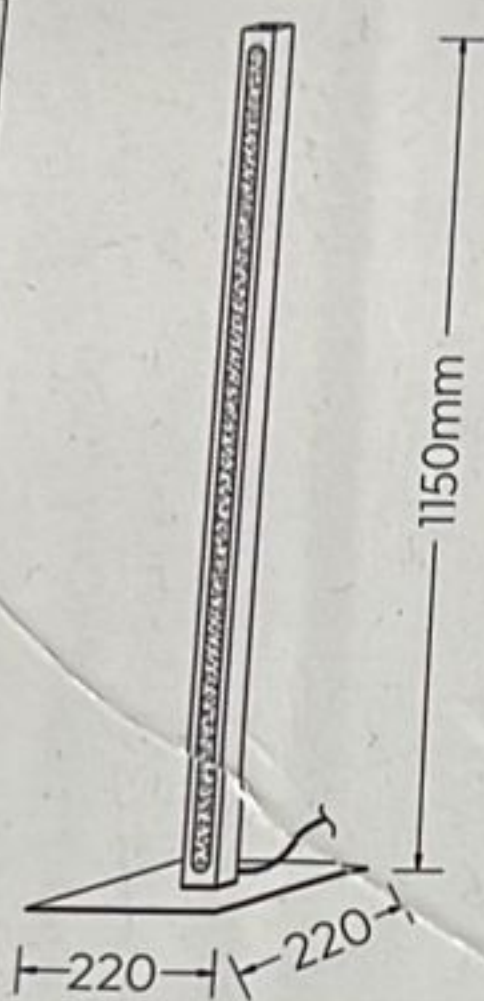

**TRIO**  
LIGHTING FOR YOU

**LED**  
**2300**  
lumen

**426410130**

**BELLARI**

230V~50Hz  
incl. 1x LED 20W

class II

max 2300lm  
3000 K  
>80 CRI  
30000 H  
15000x ON/OFF

trio-lighting.com/  
426410130