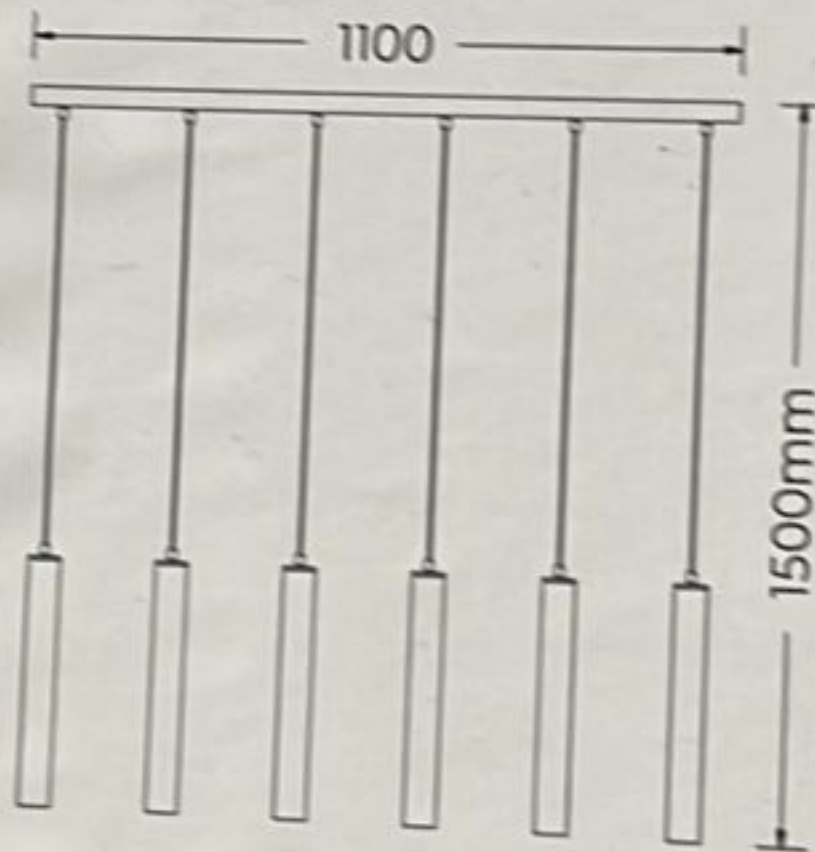

TRIO

LIGHTING FOR YOU

CLERMONT

230V~50Hz
excl. 6x E27 - max. 10W
class I

www.trio-lighting.com

CLERMONT

TRIO Leuchten GmbH
TRIO International GmbH
Gut Nierhof 17
D-59757 Arnsberg
www.trio-lighting.com

WEEE-Reg. Nr.: DE78273666
TRIO Lighting Ibérica s.L.: RAEE 4544
TRIO Lighting Italia s.r.l.: RAEE IT13020000007829
TRIO Lighting Scandinavia Oy:
WEEE PIR2005Y354114/2114

Developed in Germany by
Made in PRC

TRIO
PO 130/21

CE