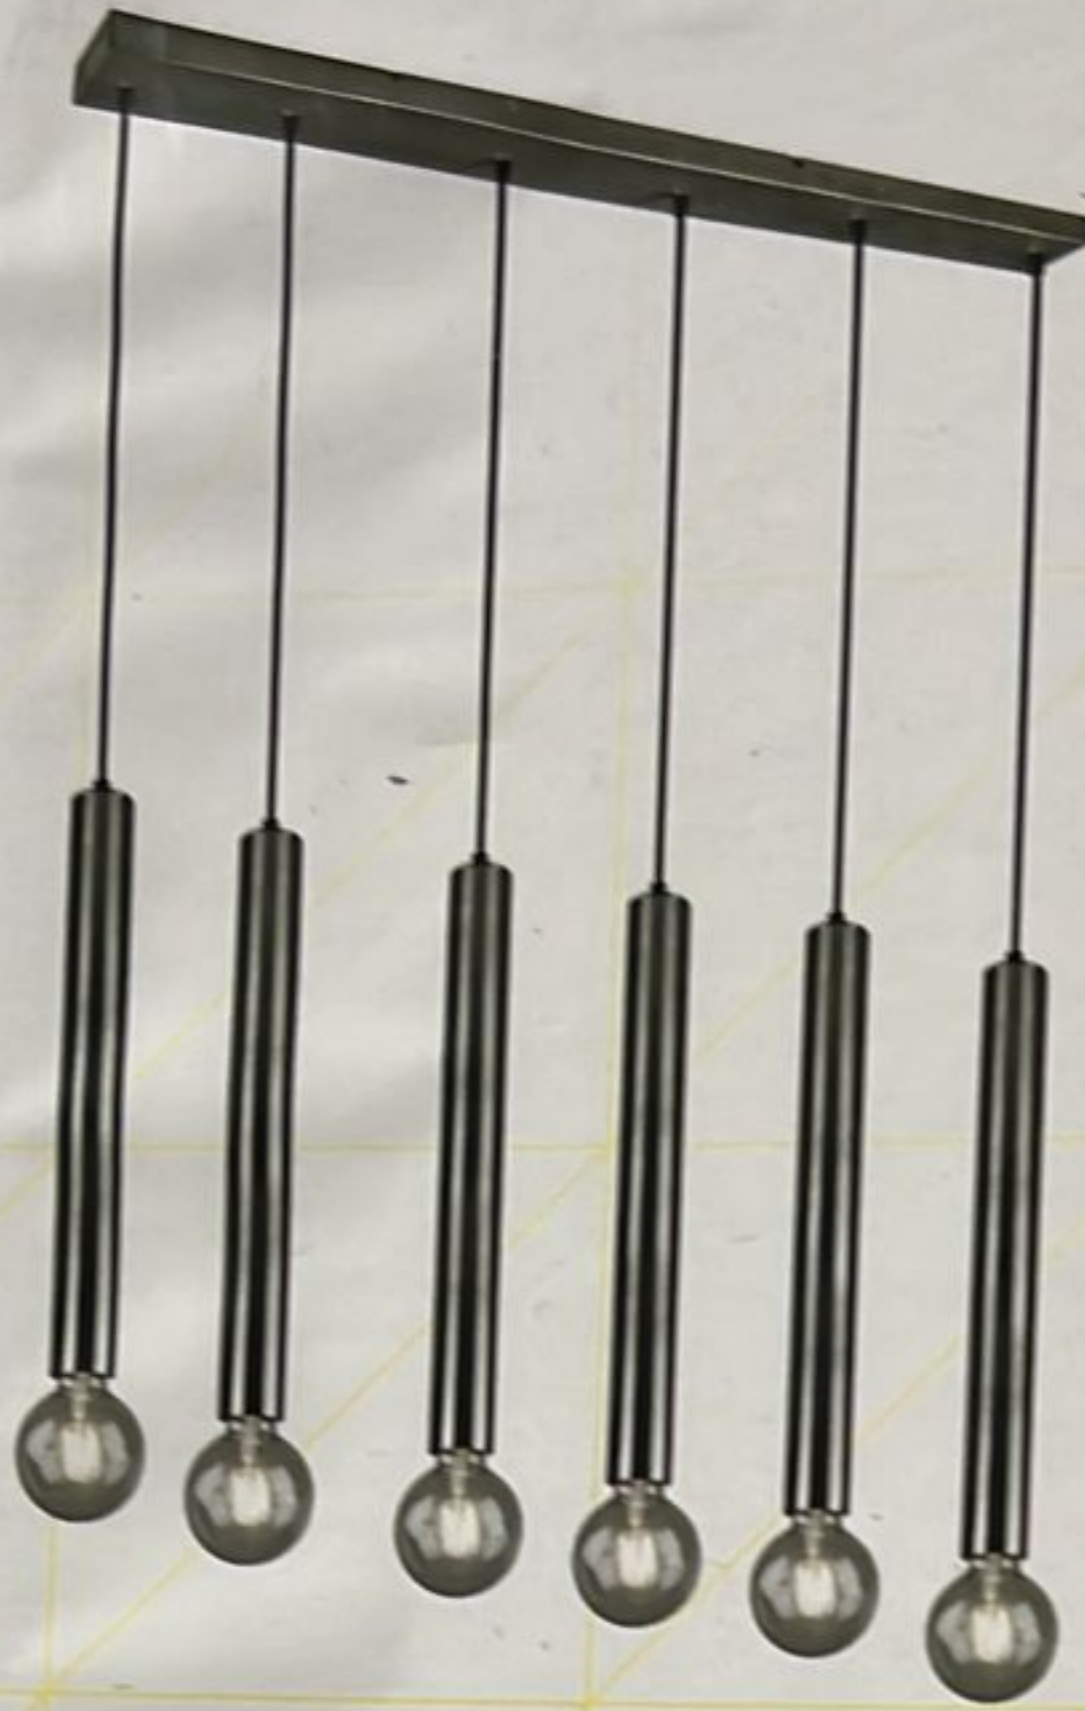

TRIO

LIGHTING FOR YOU

CLERMONT

230V~50Hz
excl. 6x E27 - max. 10W
class I

www.trio-lighting.com

CLERMONT

TRIO Leuchten GmbH
TRIO International GmbH
Gut Nierhof 17
D-59757 Arnsberg
www.trio-lighting.com

WEEE-Reg. Nr.: DE78273666
TRIO Lighting Ibérica s.L.: RAEE 4544
TRIO Lighting Italia s.r.l.: RAEE IT13020000007829
TRIO Lighting Scandinavia Oy:
WEEE PIR2005Y354114/2114

Developed in Germany by
Made in PRC

TRIO
PO 130/21

CE