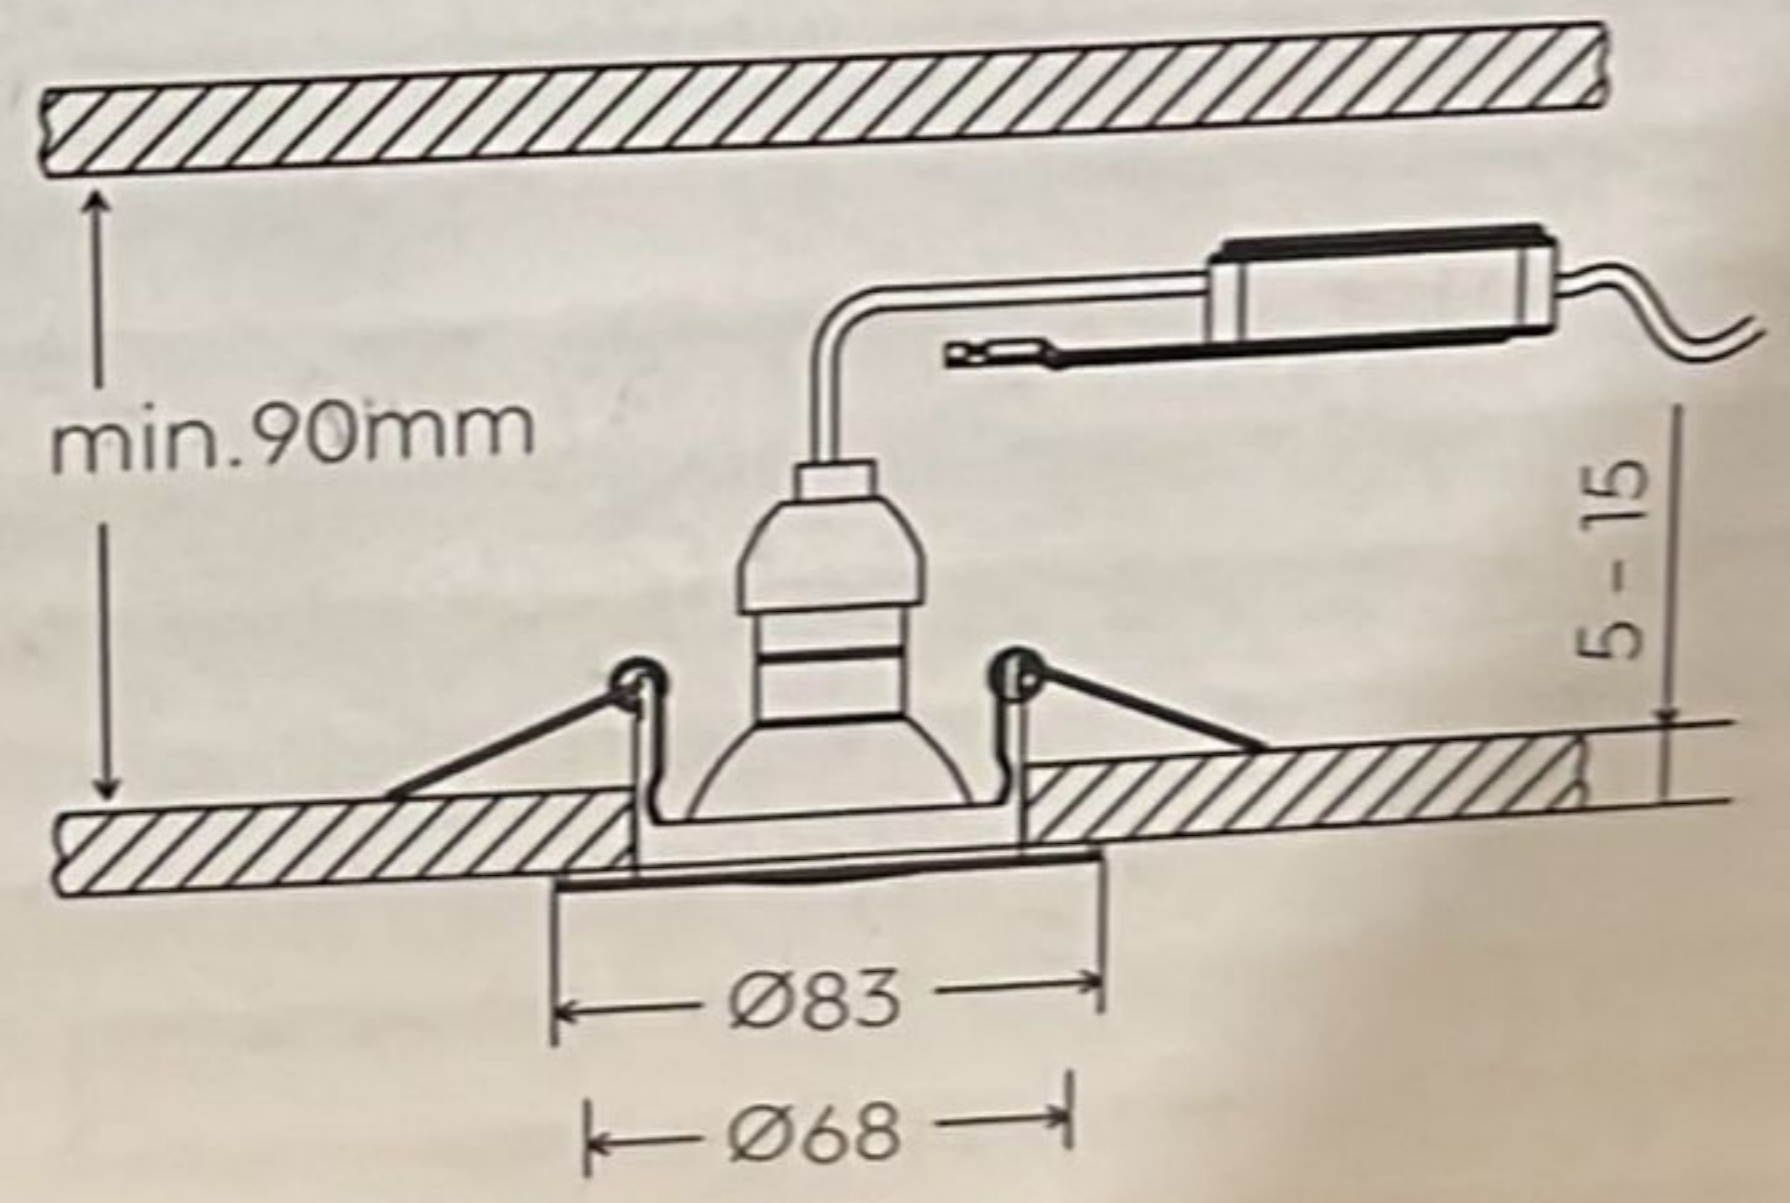

TRIO

LIGHTING FOR YOU

4 017807 376319

650100107

trio-lighting.com/650100107

JURA

230V~50Hz
excl. 1x GU10 - max. 15W

class II