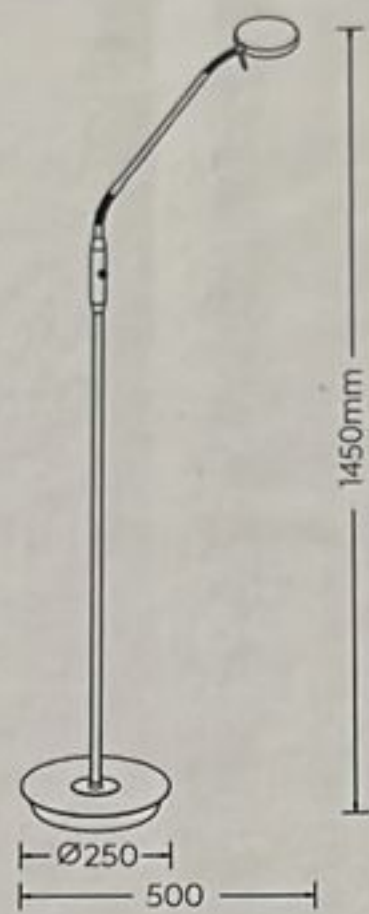

TRIO
LIGHTING FOR YOU

LED
1400
lumen

4 017807 506099

423310132

max 1400lm
2300-3000-4000 K
>80 CRI
30000 H
15000x ON/OFF

trio-lighting.com/
423310132

MONZA

230V~50Hz
incl. 1x LED 12W
class II