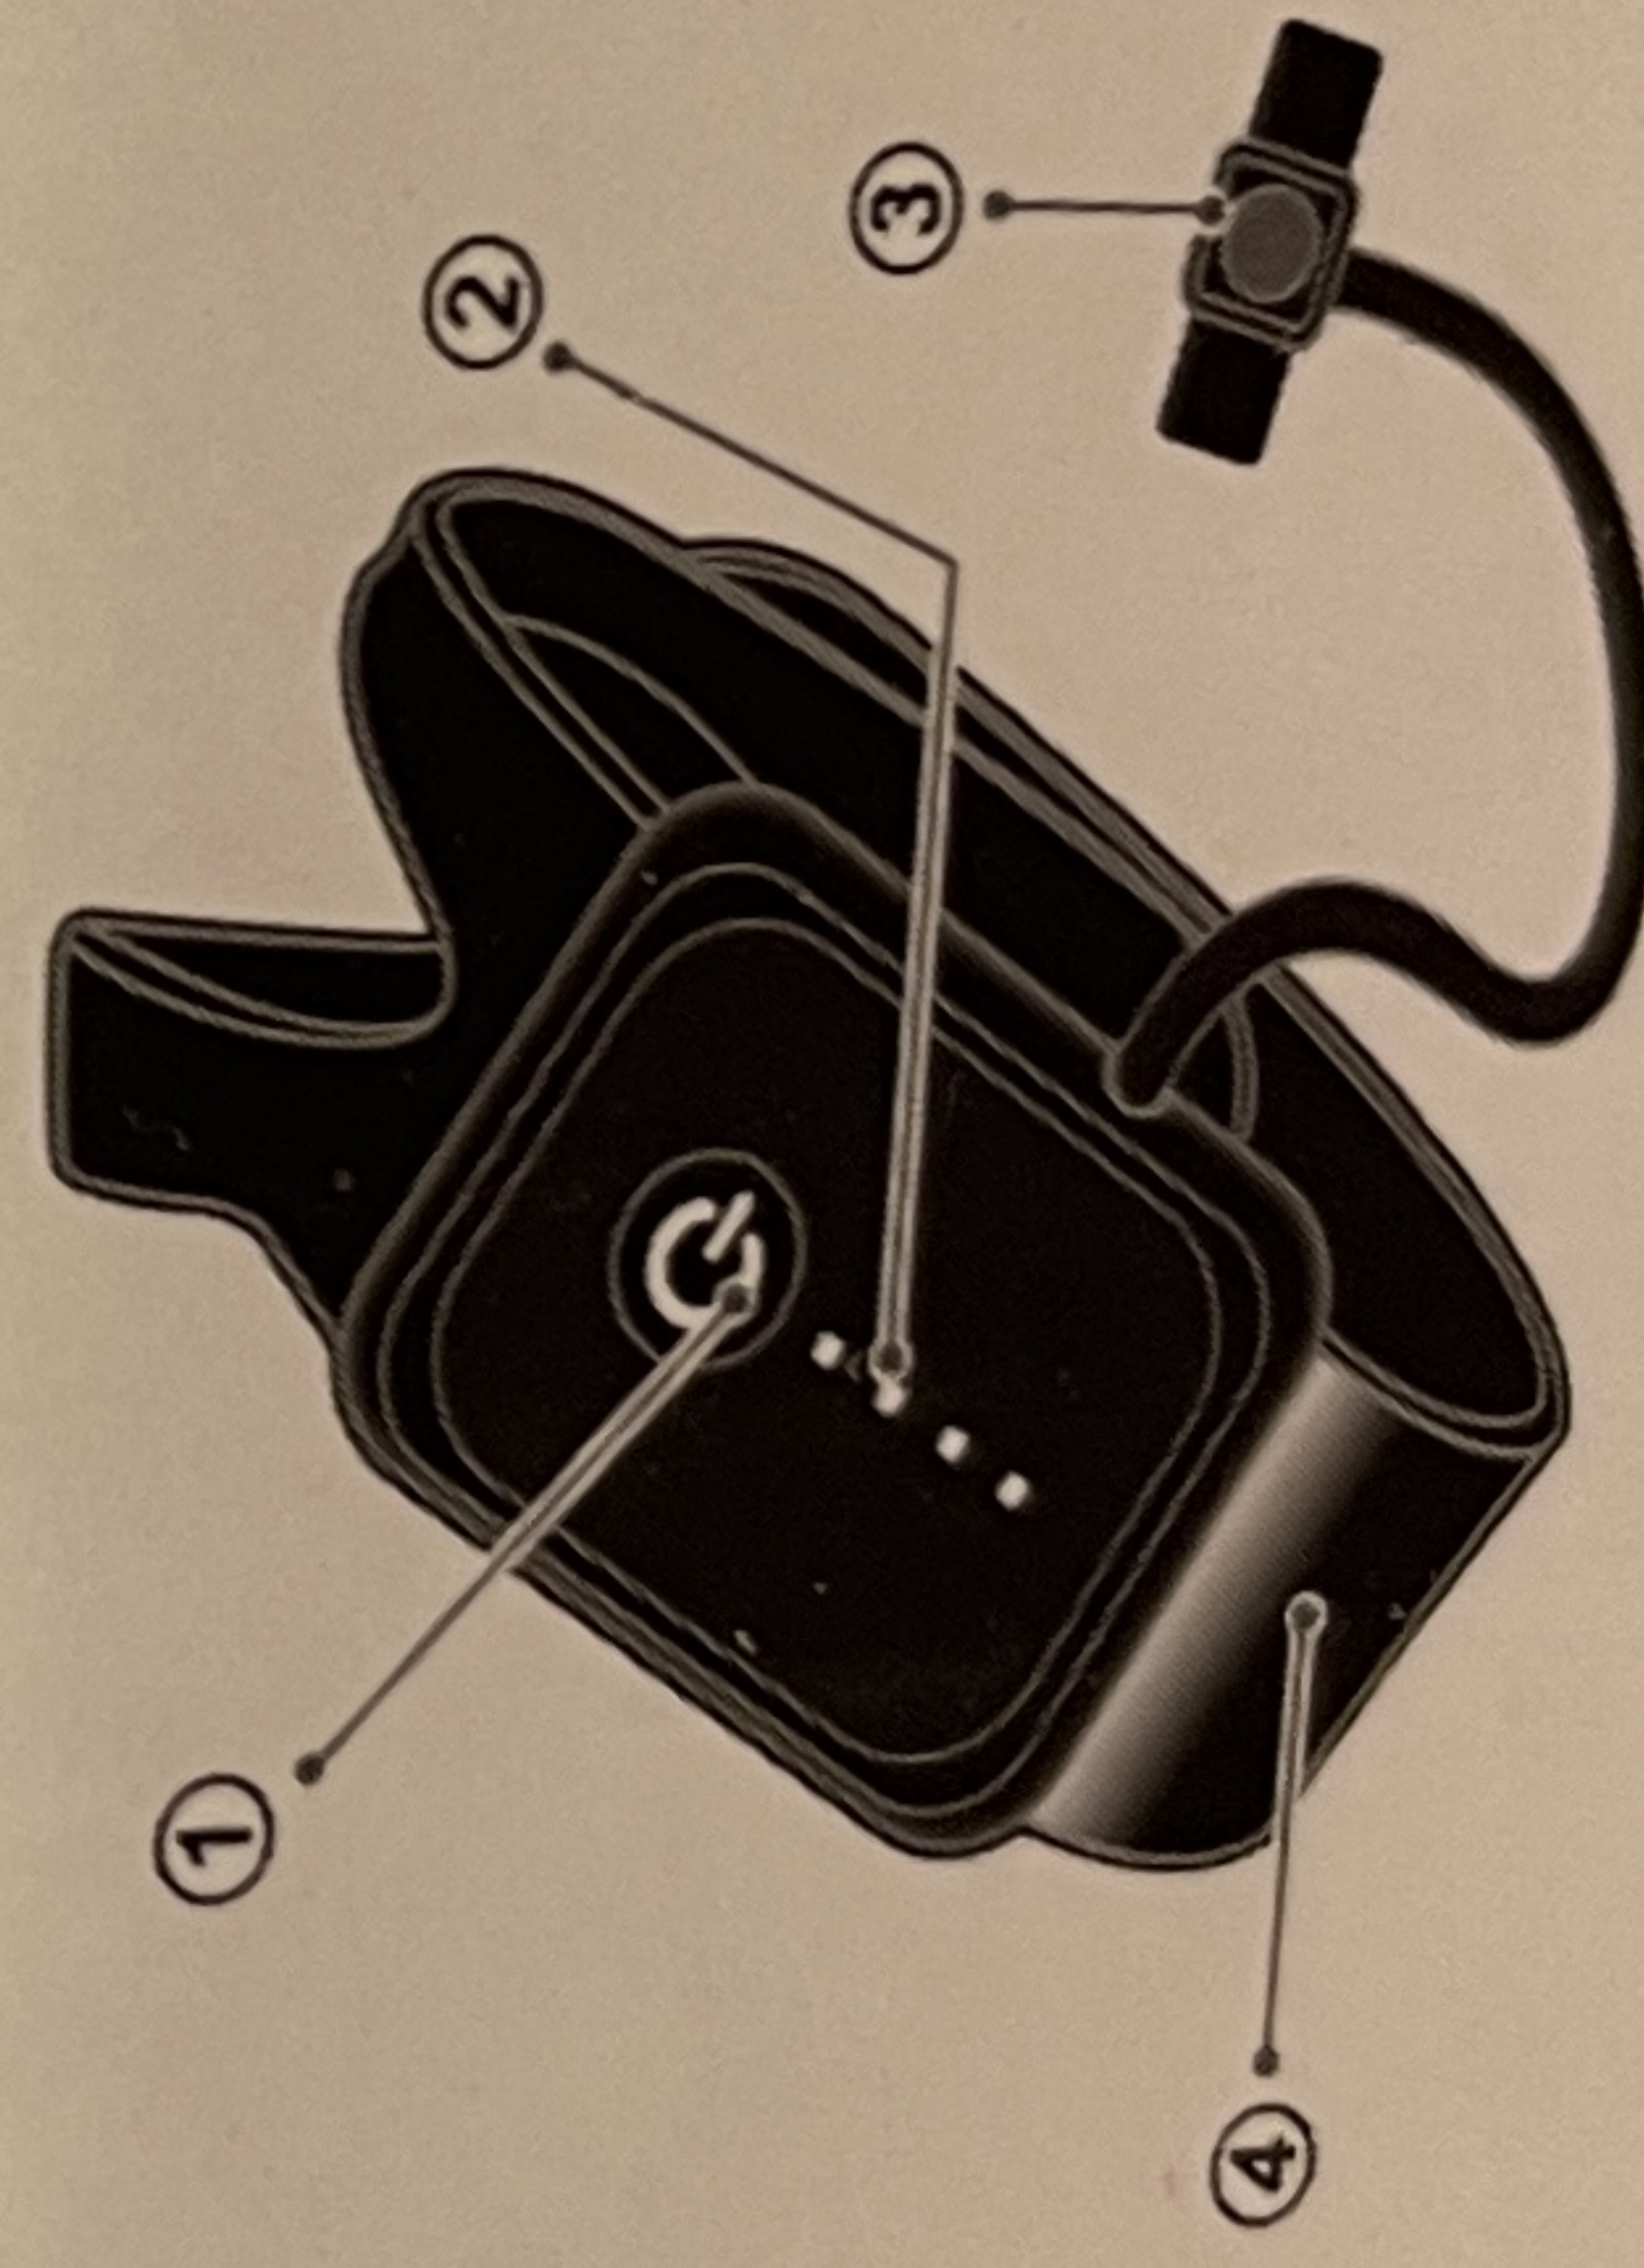

FLAT  
MODE

123  
AUTOMATIC  
PRESENTATION

Turn Left

Turn Right

Information  
3 seconds to  
automatic drill)

- ① Long press the power on button  
To start the watch in standby mode, you need to press the button again
- ② LED signal light
- ③ Fingertip button  
Tap once to switch mode. Long press to enter auto demo
- ④ Air gesture  
Forward / backward / turn left / right move left / right  
Music horn Automatic presentation

WATCH USES 3V  
BUTTON BATTERY  
(INCLUDED)

MADE IN CHINA

**PRECAUCIONES:**

CONTIENE PARTES PEQUEÑAS.  
NO RECOMENDADO PARA NIÑOS MENORES DE 3 AÑOS.

SPECIFICATIONS COLOURS AND CONTENTS  
MAY VARY FROM ILLUSTRATIONS