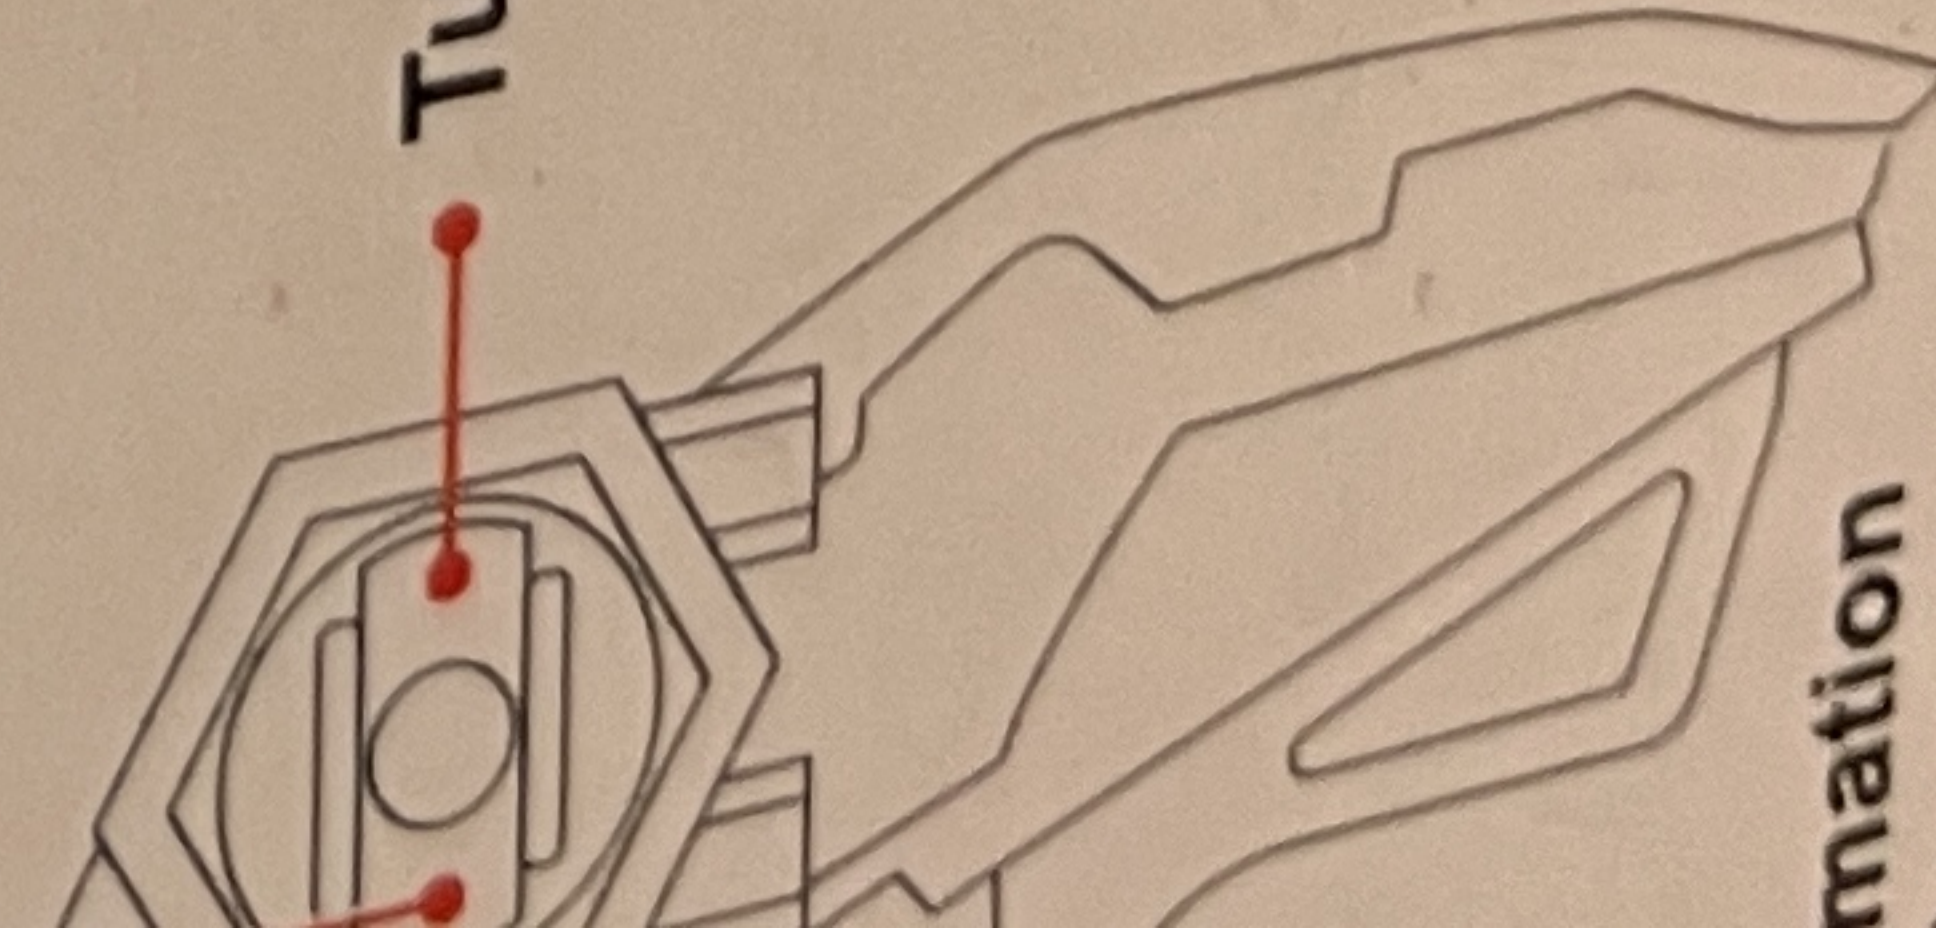

FLAT  
MODE

123  
AUTOMATIC  
PRESENTATION

Turn Left

Turn Right

Information  
3 seconds to  
automatic drill)

- ① Long press the power on button  
To start the watch in standby mode, you need to press the button again
- ② LED signal light
- ③ Fingertip button  
Tap once to switch mode. Long press to enter auto demo
- ④ Air gesture  
Forward / backward / turn left / right move left / right  
Music horn Automatic presentation

WATCH USES 3V  
BUTTON BATTERY  
(INCLUDED)

MADE IN CHINA

**PRECAUCIONES:**

CONTIENE PARTES PEQUEÑAS.  
NO RECOMENDADO PARA NIÑOS MENORES DE 3 AÑOS.

SPECIFICATIONS COLOURS AND CONTENTS  
MAY VARY FROM ILLUSTRATIONS