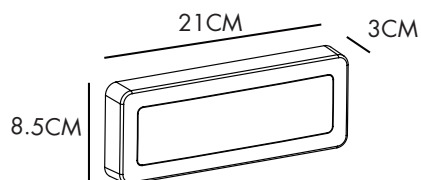

INSTRUCTION MANUAL

Prim WL Grey LED Rectangular 96773

Overall Size:

Wall Lamp
 incl. LED QL7001132
 600lm Module
 220lm Lamp
 5W Module
 6W Lamp
 220-240V~50Hz
 2700K
 CRI > 80
 25000 h
 10000 ON/OFF

FitinQ B.V.