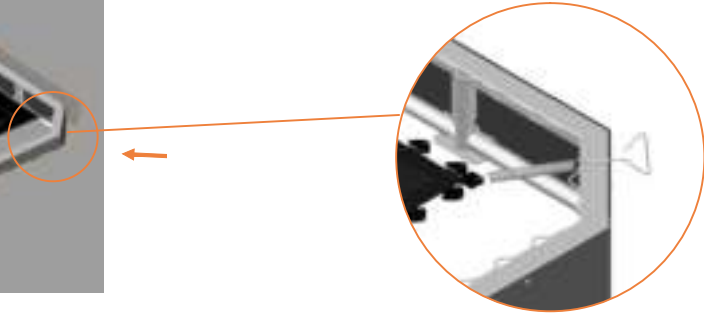

Aryna

Trampoline jumpingmat

Round above

Round InGround

Round FlatLevel

Rectangular Trampoline

234/238: 8x spring 215mm
223 : 8x spring 175mm

234/238: 78/90x spring 215mm
223: 66x spring 175mm

234 / 238: 4x spring 175mm
223: 4x spring 140mm

Rectangular InGround

223: 4x spring 140mm
234/ 238 :4x spring 175mm

Rectangular FlatLevel

223-FL : 4x spring 140mm
234-FL/ 238-FL : 4x spring 175mm

Sales office: Beneluxbaan 7
5121 DC Rijen
The Netherlands
sales@avyna.eu
www.avyna.eu