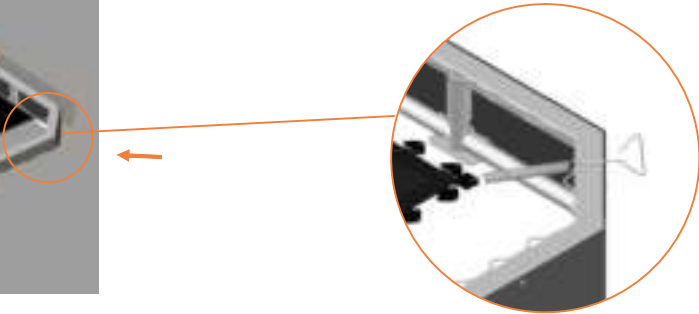

223-FL : 4x spring 140mm
234-FL/ 238-FL : 4x spring 175mm