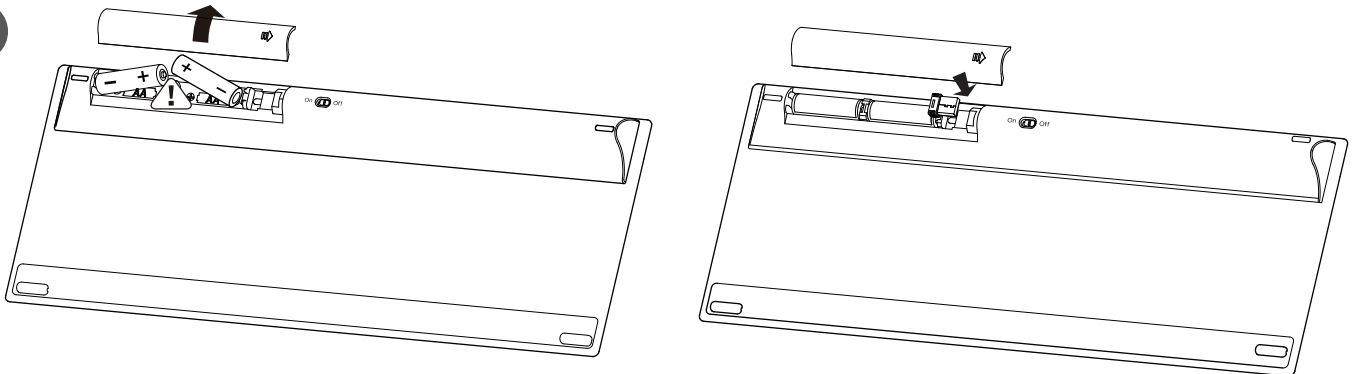

E9270^P

Wireless Ultra-slim Touch Keyboard
Quick Start Guide A.1

The ultimate wireless

РАРОО

1

2

Troubleshooting

See www.rapoo.com for latest FAQs, drivers and quick start guide. For extensive service, register at www.rapoo.com.

Copyright

It is forbidden to reproduce any part of this quick start guide without the permission of Rapoo Technology Co., Ltd.

Safety instructions

Do not open or repair this device. Do not use the device in a damp environment. Clean the device with a dry cloth.

Warranty

Feilsøking

Opphavsrett

Det er forbudt å gjenskape noen del av denne hurtigstartguiden uten tillatelse fra Rapoo Technology Co., Ltd.

Sikkerhetsinstrukser

Ikke åpne eller reparer dette apparatet. Ikke bruk apparatet i et fuktig miljø. Rengjør apparatet med en tørr klut.

Garanti

Depanarea

Consultați www.rapoo.com pentru cele mai recente întrebări frecvente, drivere și ghid de pornire rapidă. Pentru service extins, înregistrați-vă la adresa www.rapoo.com.

Drept de autor

Se interzice reproducerea oricărei părți din acest ghid de pornire rapidă fără permisiunea Rapoo Technology Co., Ltd.

Instrucțiuni de siguranță

Garanție

Dispozitivul beneficiază de o garanție limitată pentru hardware timp de doi ani de la data achiziționării. Consultați www.rapoo.com pentru informații suplimentare.

Отстраняване на неизправности

Вижте www.rapoo.com за последните въпроси и отговори, драйвери и ръководство за бърз старт. За допълнителни услуги трябва да се регистрирате на адрес www.rapoo.com.

Авторски права

Забранява се възпроизвеждането на която и да е част от това ръководство за бърз старт без позволение на Rapoo Technology Co., Ltd.

Инструкции за безопасност