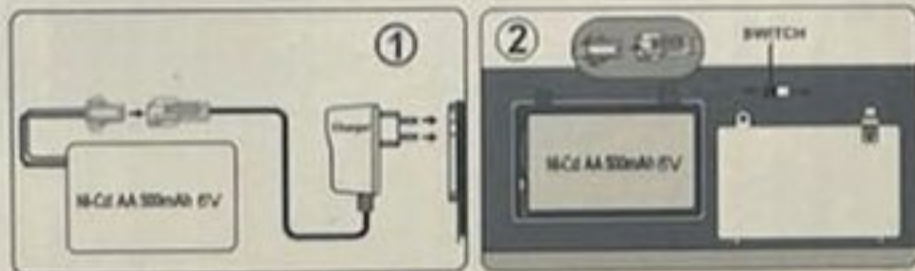

**360°
Revolve**

**"SHOVEL"
UP & DOWN**

LIGHT

LEVOROTATION

DEXTROROTATION

FORWARD

BACKWARD

● WITH RECHARGEABLE BATTERIES AND CHARGER

CHARGE AND INSTALLATION OF RECHARGEABLE BATTERIES:

1. Open the lid and take out rechargeable batteries. Charge the batteries as showed in picture.
2. Install charged batteries into car as showed in picture. Then put back the lid.