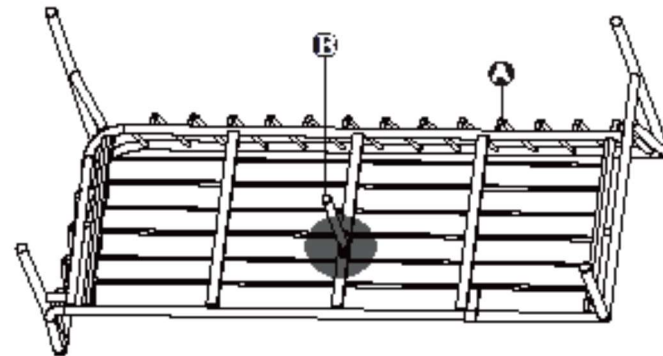

Assemble instruction

L/D SET 4-PCS RIGHT(OOPEN BENCH)

STEP 1

60416GT/60404GT

NO.	Picture	Name	Qty
A		Seat	1
B		Leg	1
C		PVC Bolt Cover	2
D		M6X20MM Bolt	2
E		Steel Washer	2
F		Wrench	1