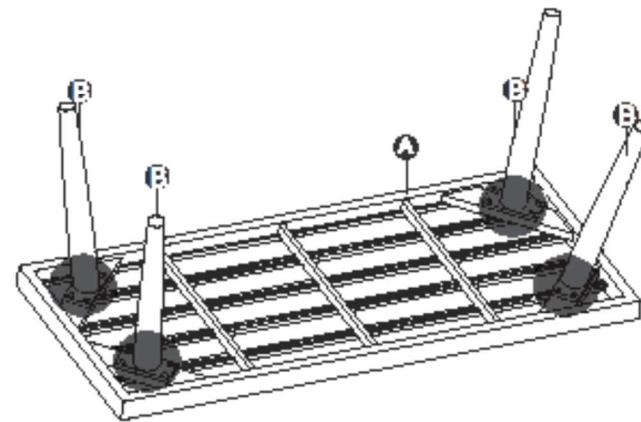

Assemble instruction

STEP 1

60414GT/60402GT/60416GT/60404GT

NO.	Picture	Name	Qty
A		Table Top	1
B		Leg	4
C		PVC Bolt Cover	16
D		M6X25MM Bolt	16
E		Steel Washer	16
F		Wrench	1