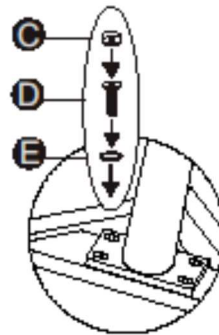

Assemble instruction

LOUNGE / DINING SET 4-PCS(TABLE)

60414GT/60402GT/60416GT/60404GT

STEP 1

NO.	Picture	Name	Qty
A		Table Top	1
B		Leg	4
C		PVC Bolt Cover	16
D		M6X25MM Bolt	16
E		Steel Washer	16
F		Wrench	1