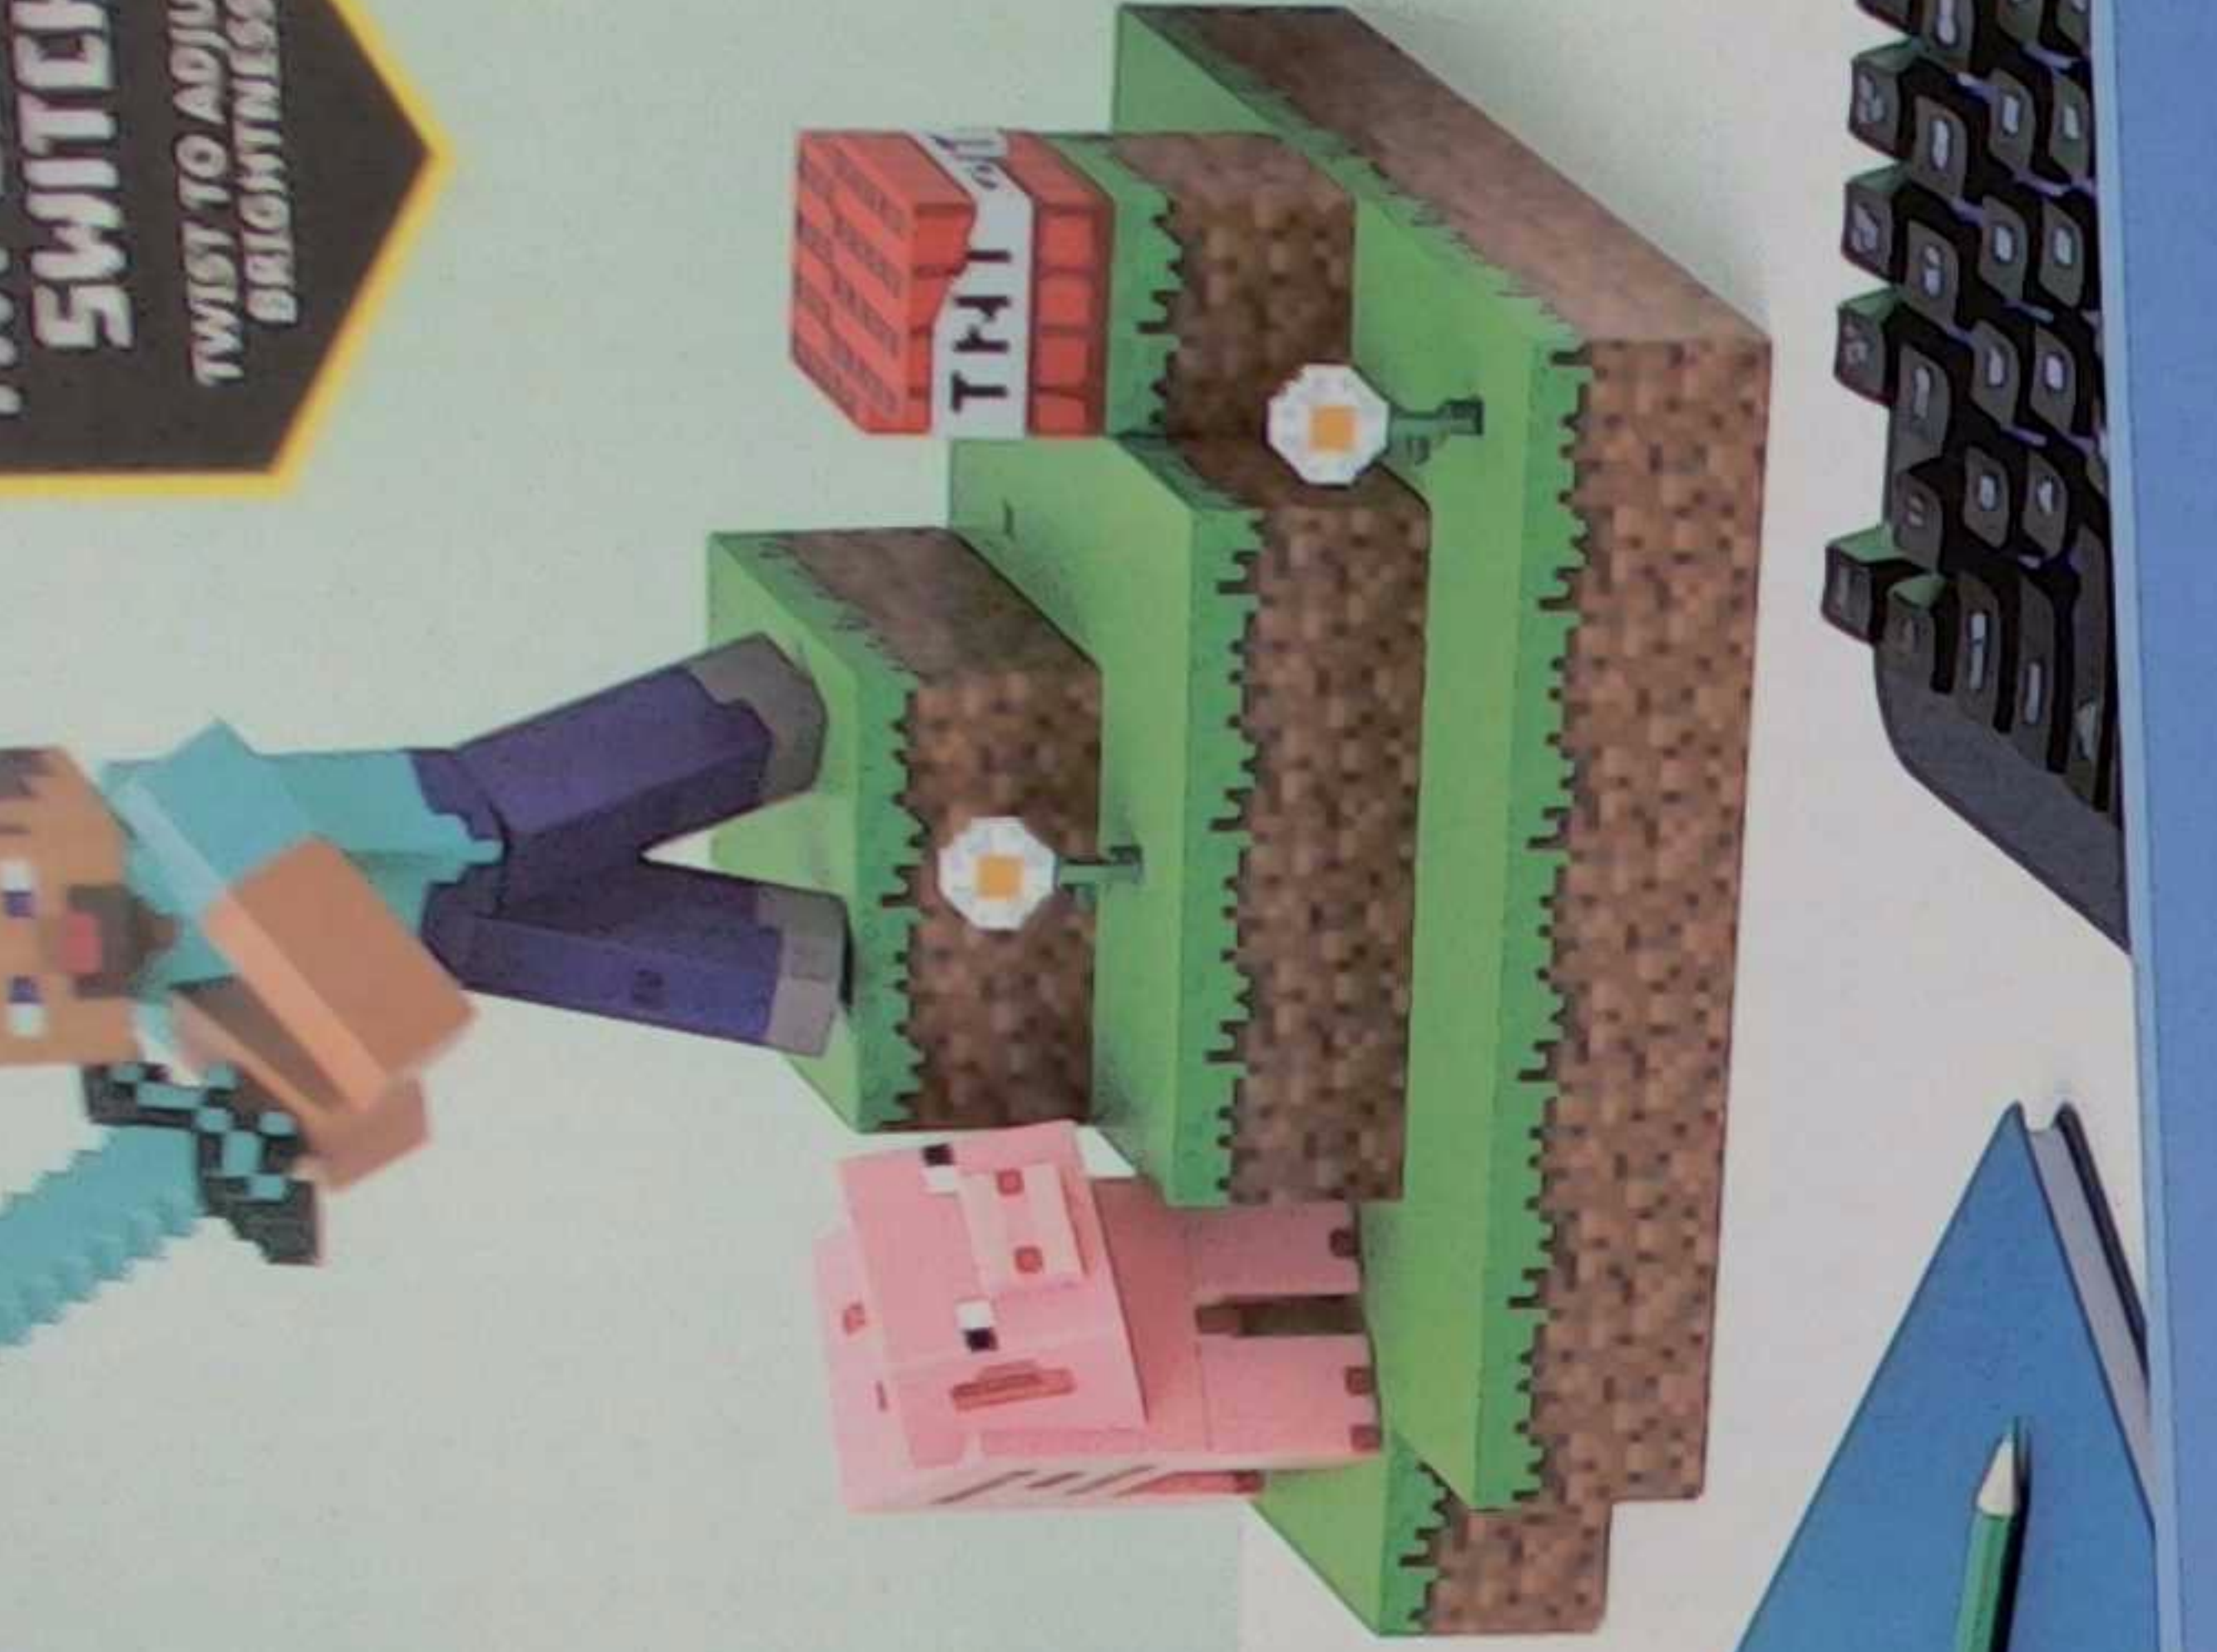

MINECRAFT

ON

OFF

TNT BLOCK SWITCH
TWIST TO ADJUST BRIGHTNESS

CUSTOMISE YOUR LIGHT!

REMOVABLE AND MOVABLE STEVE & PIG FIGURINES FOR MULTIPLE COMBINATIONS.

USB POWERED
Max. rated input 5V DC 500mA

Full instructions and guidance enclosed. LEDs are not replaceable. This light is not a toy. Keep out of reach of young children. Small parts.