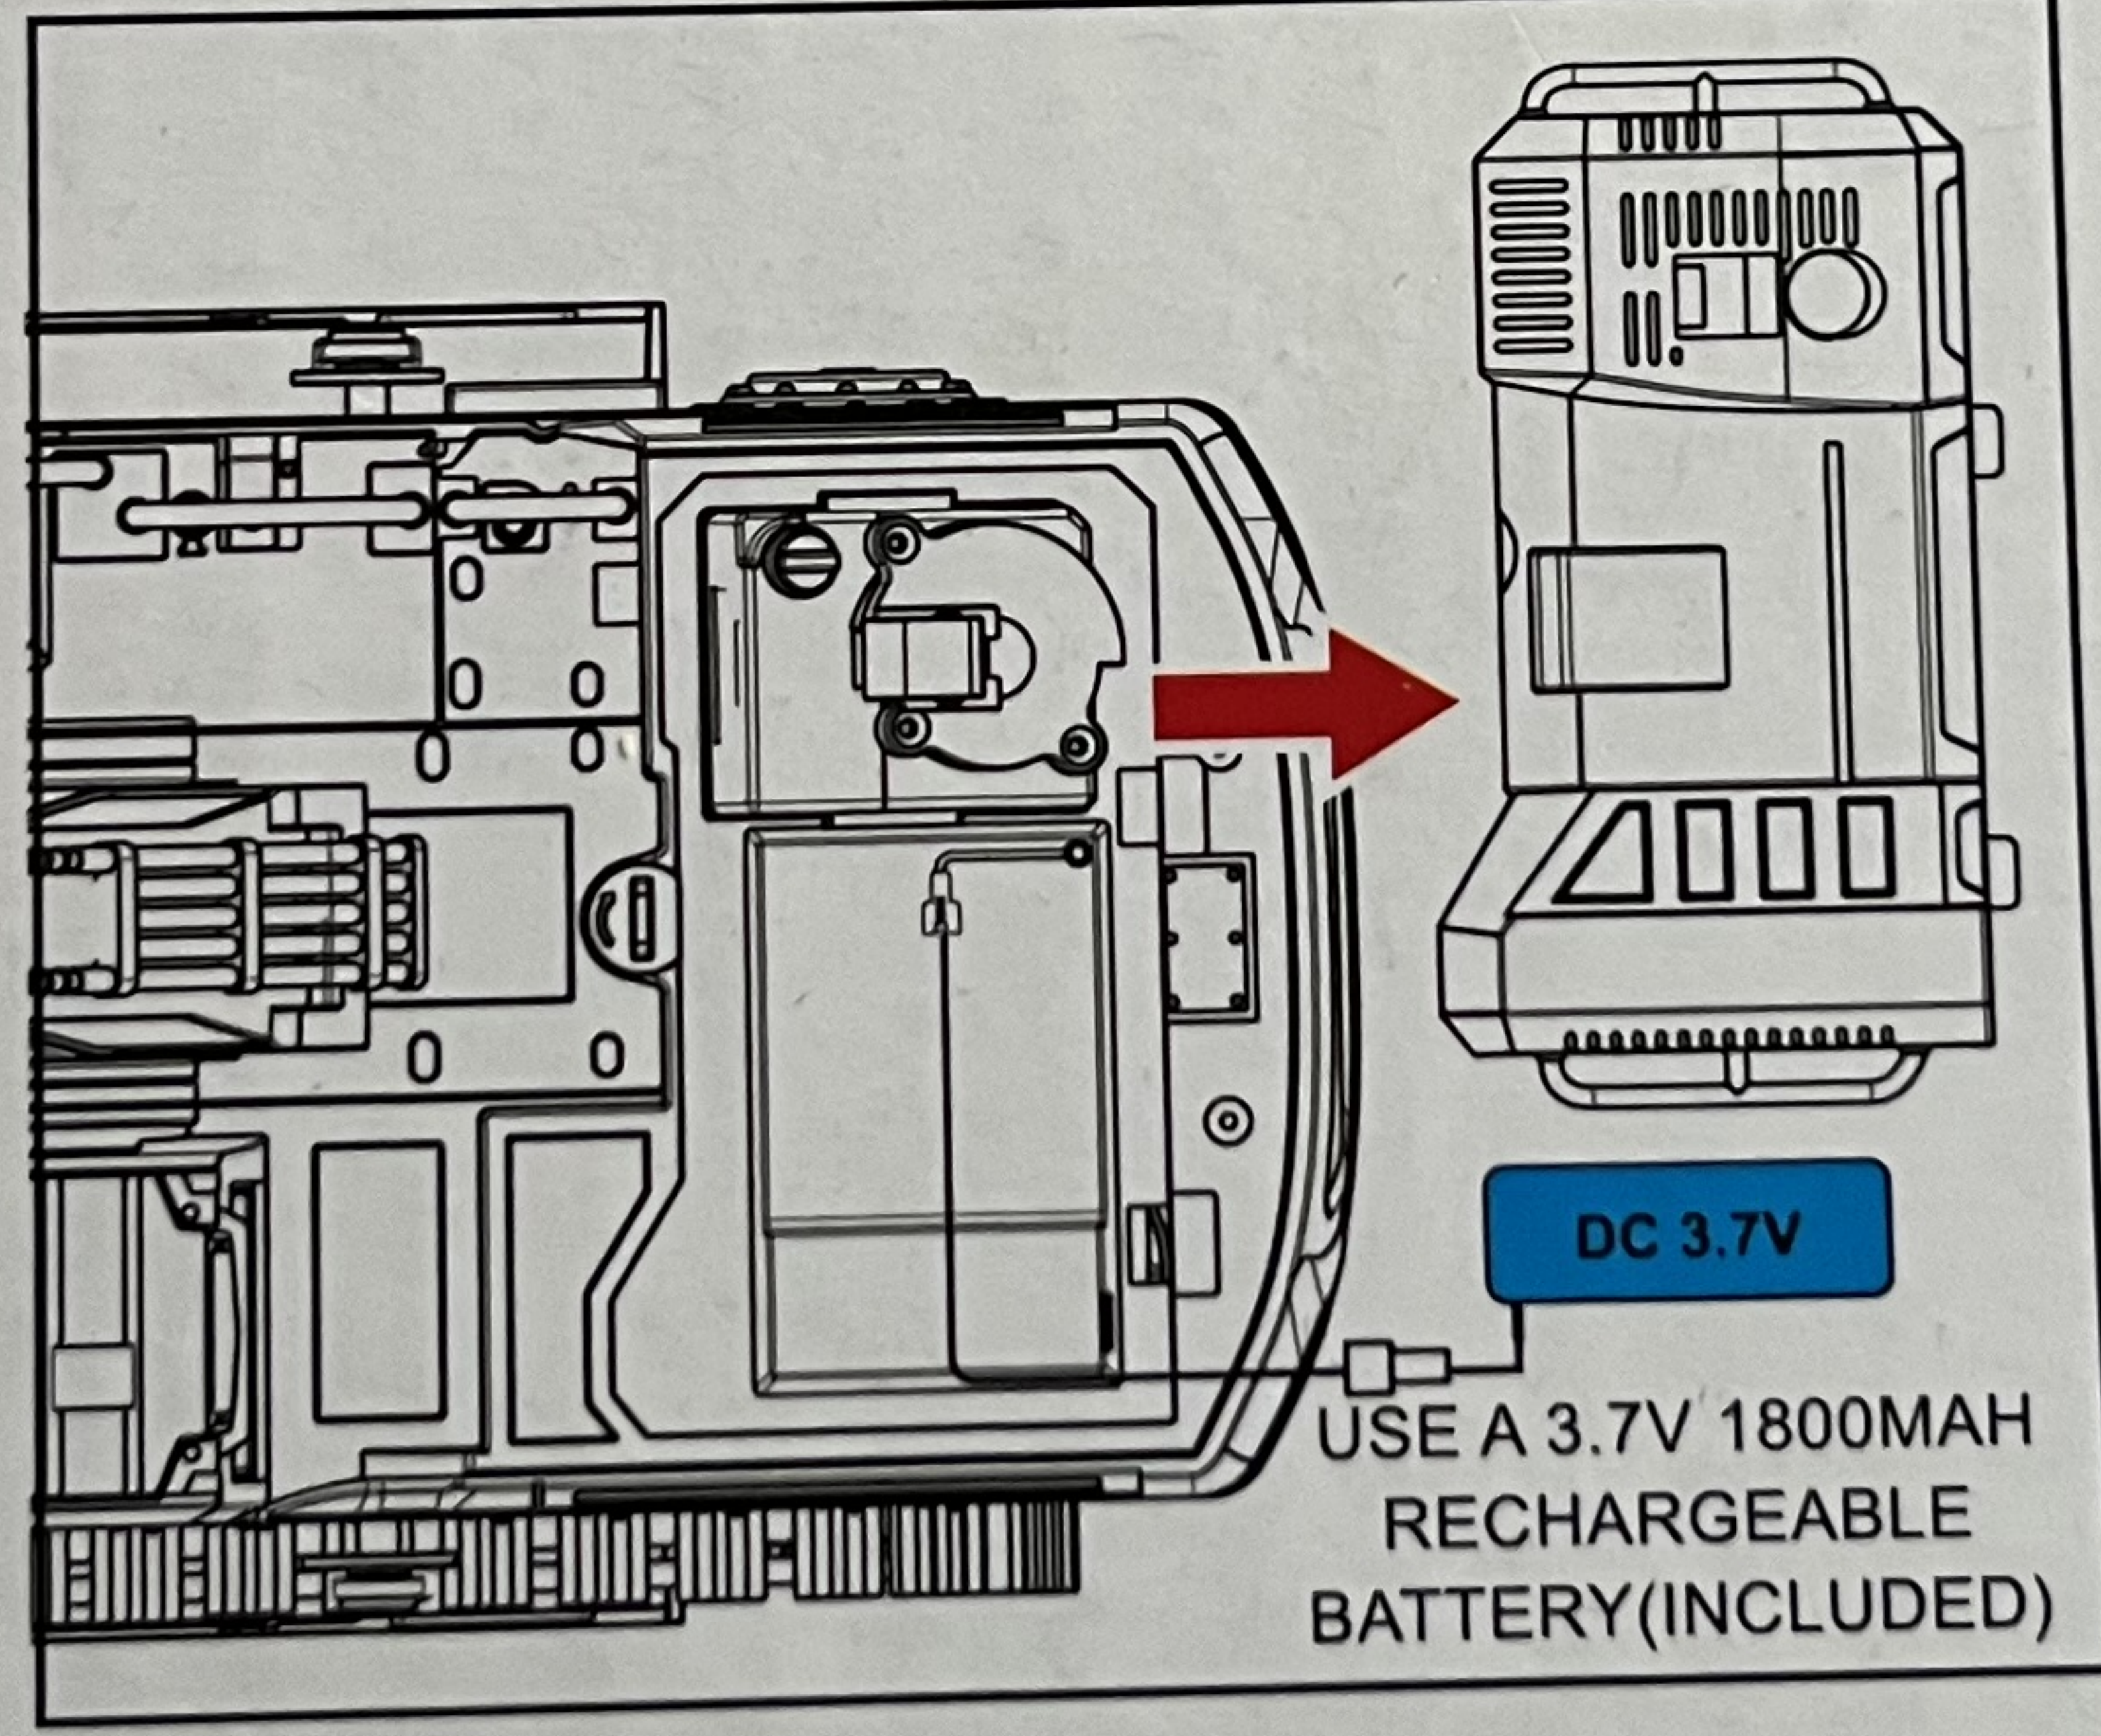

**WARNING:**  
 Power Battery: 3.7V Li-ion battery  
 The battery must use the standard charger line from original supplier.  
 The toys should be turn off or take out the battery when the battery is not used.

**MADE IN CHINA NO.689-71**