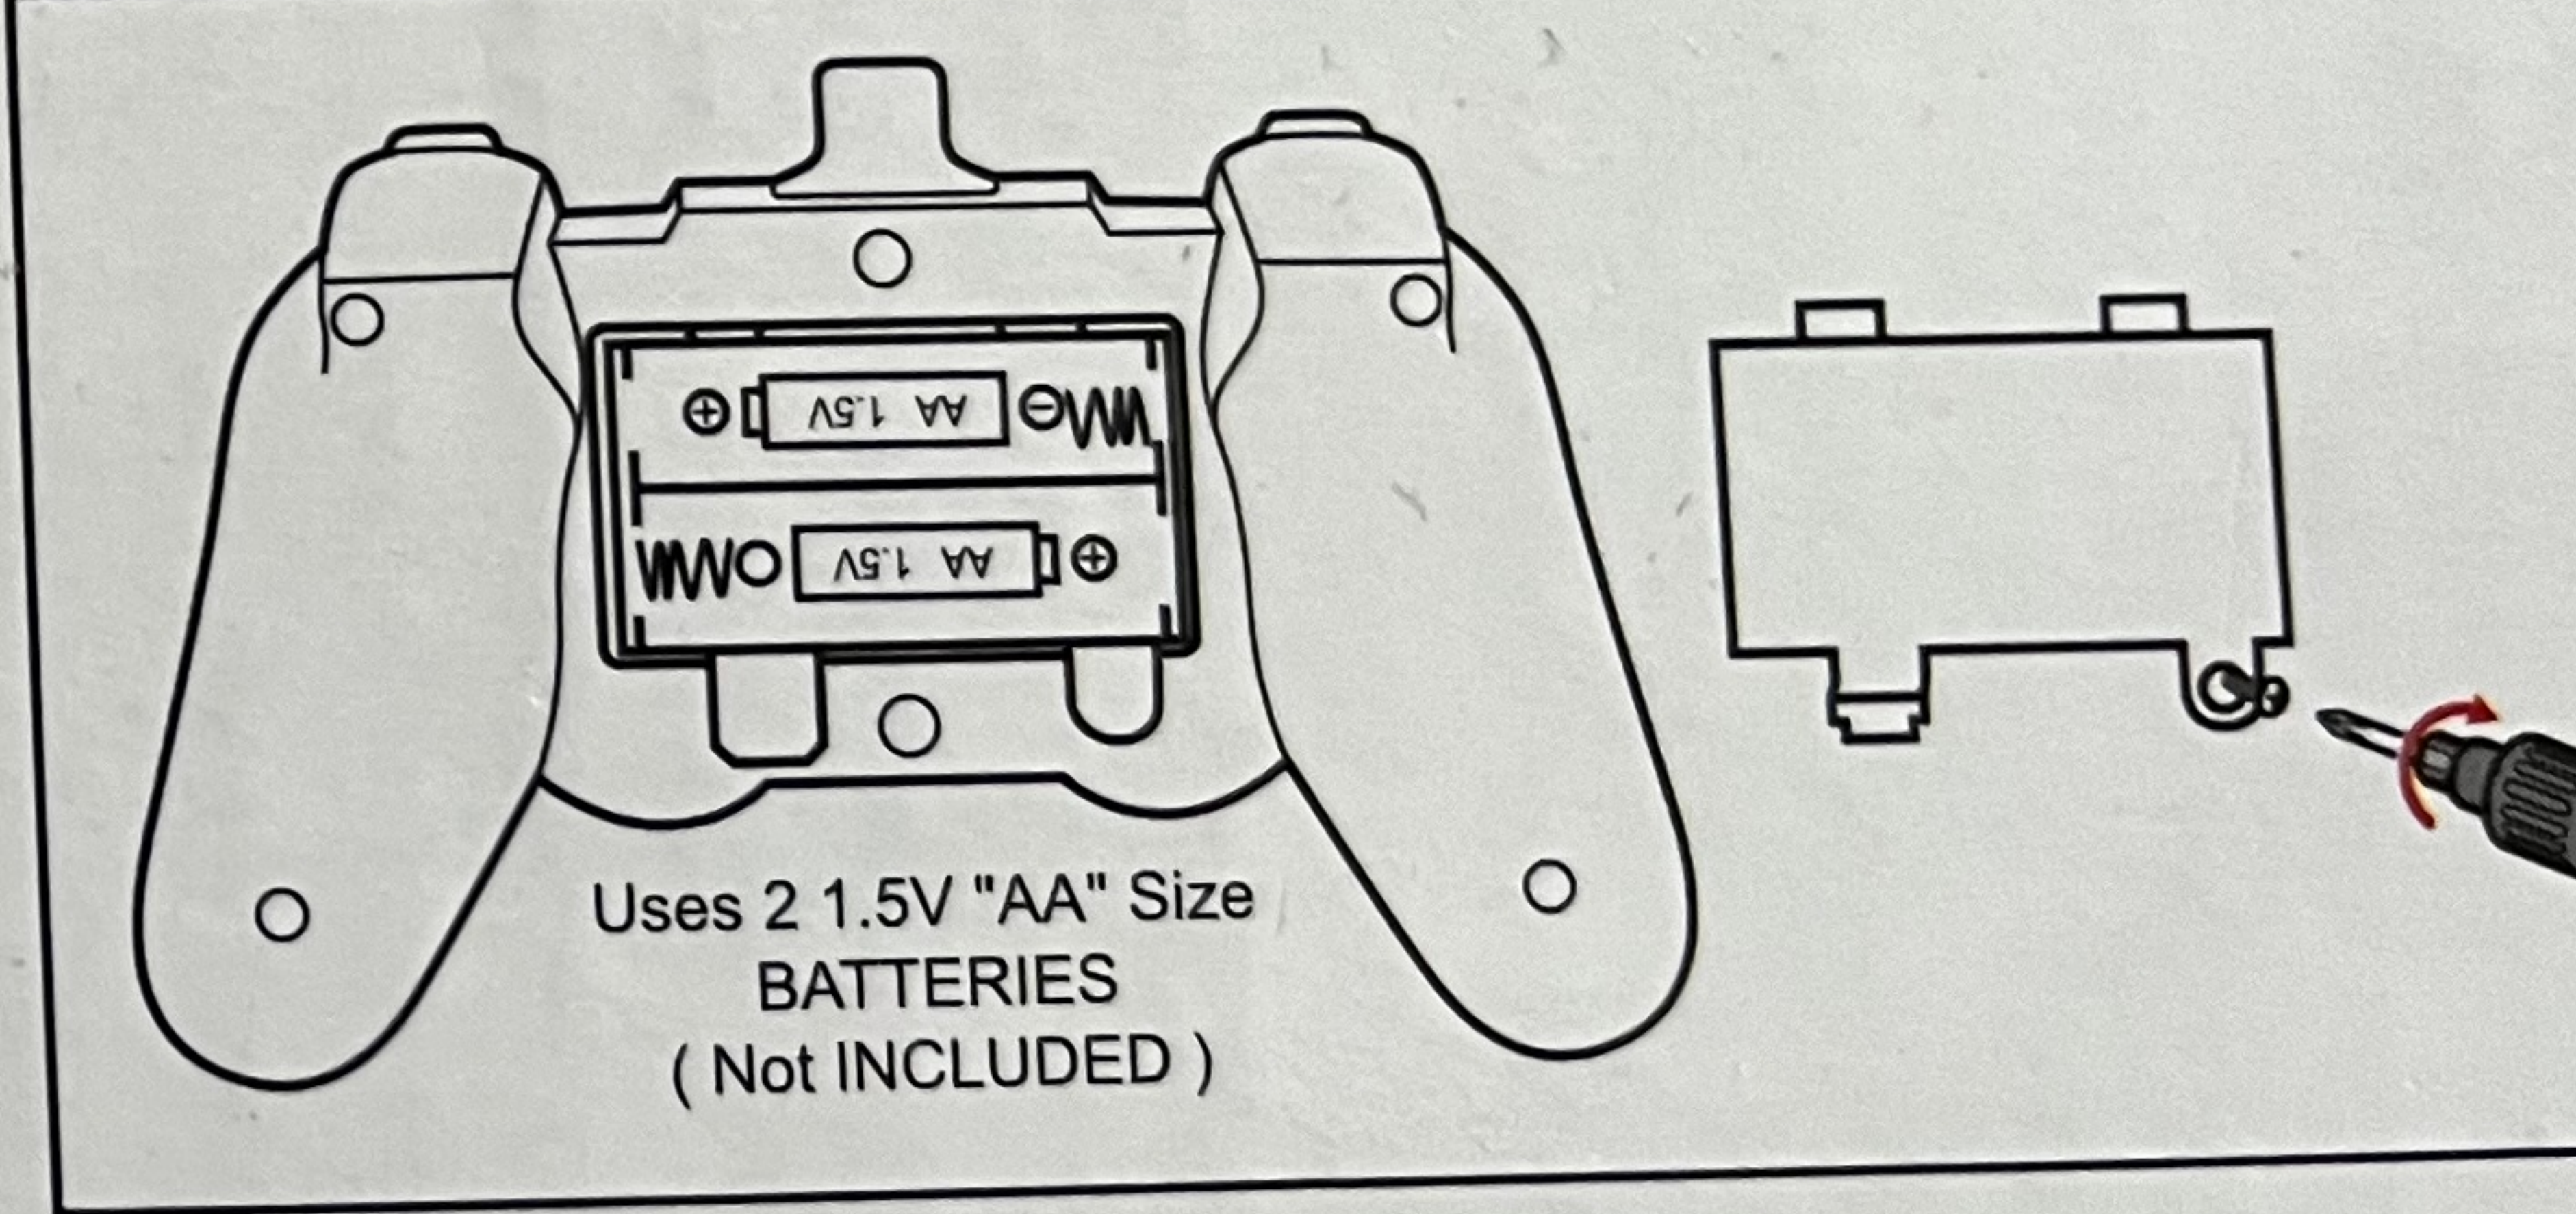

**WARNING:**  
 Power Battery: 3.7V Li-ion battery  
 The battery must use the standard charger line from original supplier.  
 The toys should be turn off or take out the battery when the battery is not used.