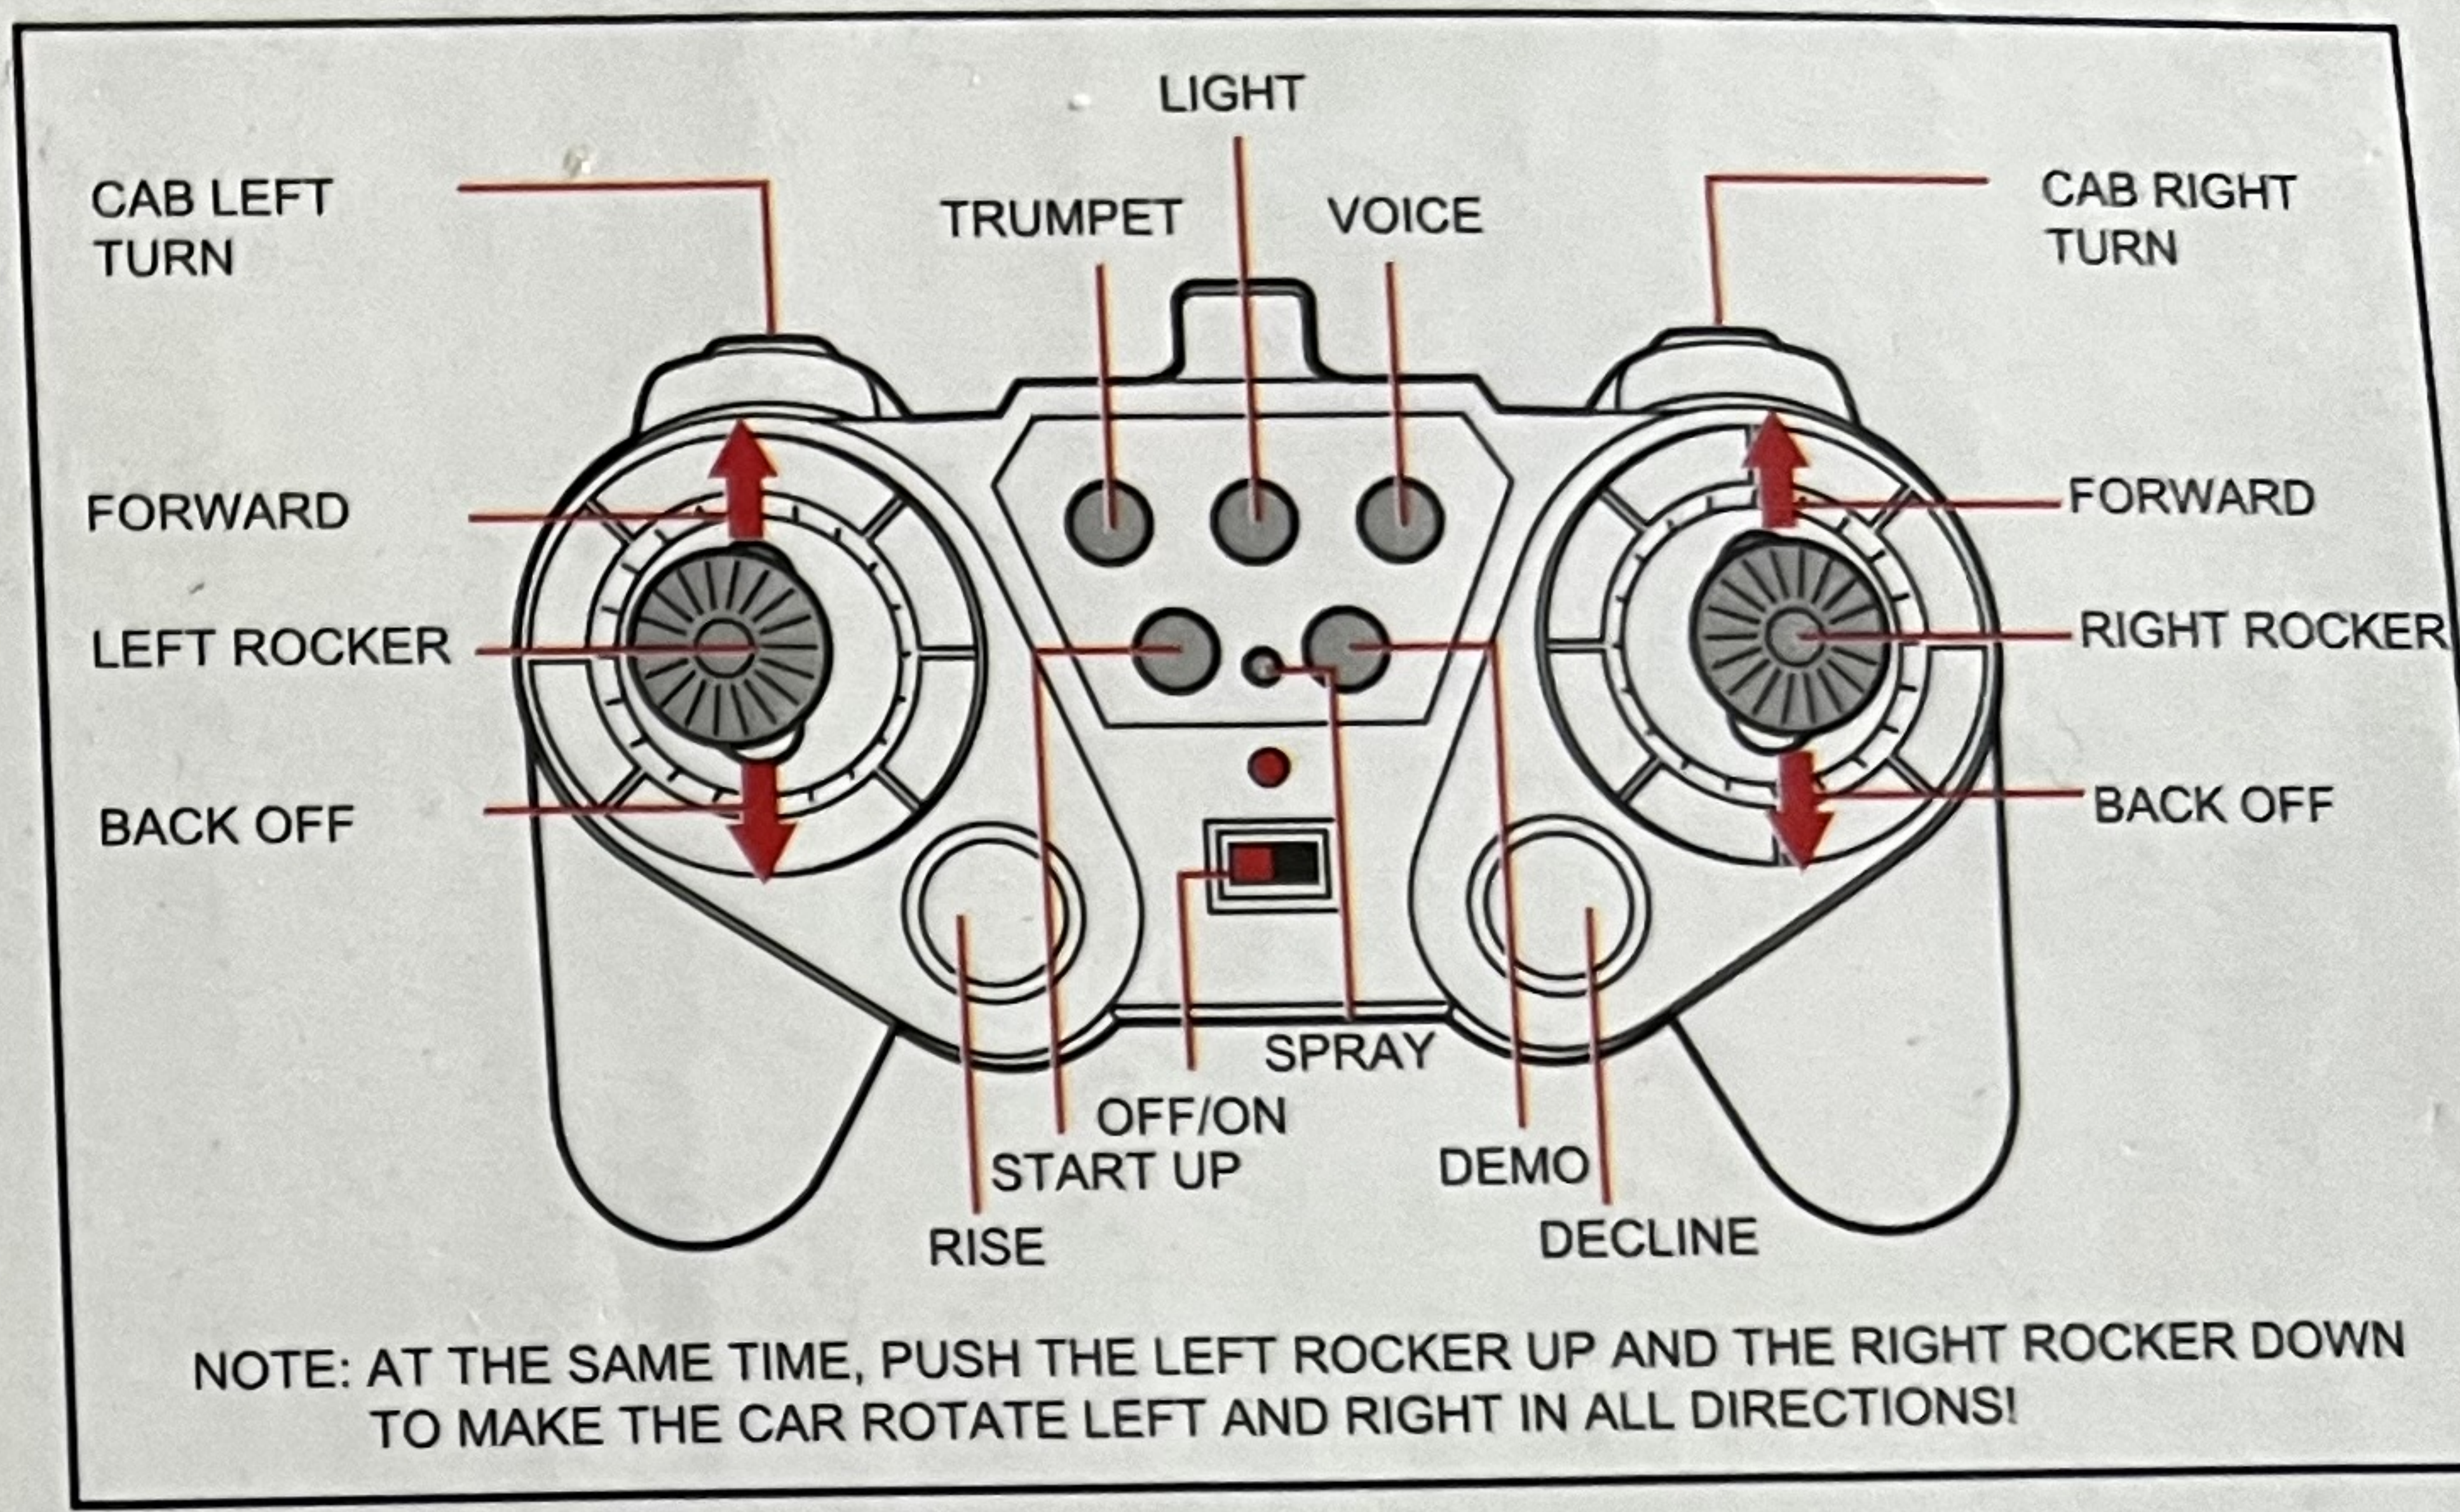

**WARNING:**  
 Power Battery: 3.7V Li-ion battery  
 The battery must use the standard charger line from original supplier.  
 The toys should be turn off or take out the battery when the battery is not used.