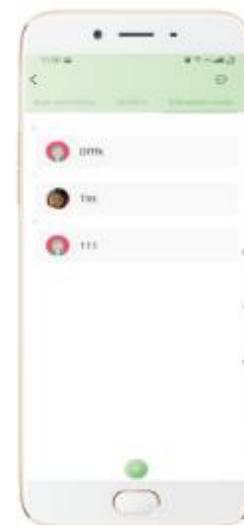

interactive mode

The greater the shaking of the toy in Shanghai,
the more powerful it needs to be before it can
interact with her in Beijing. You can video, chat
and control the device at the same time