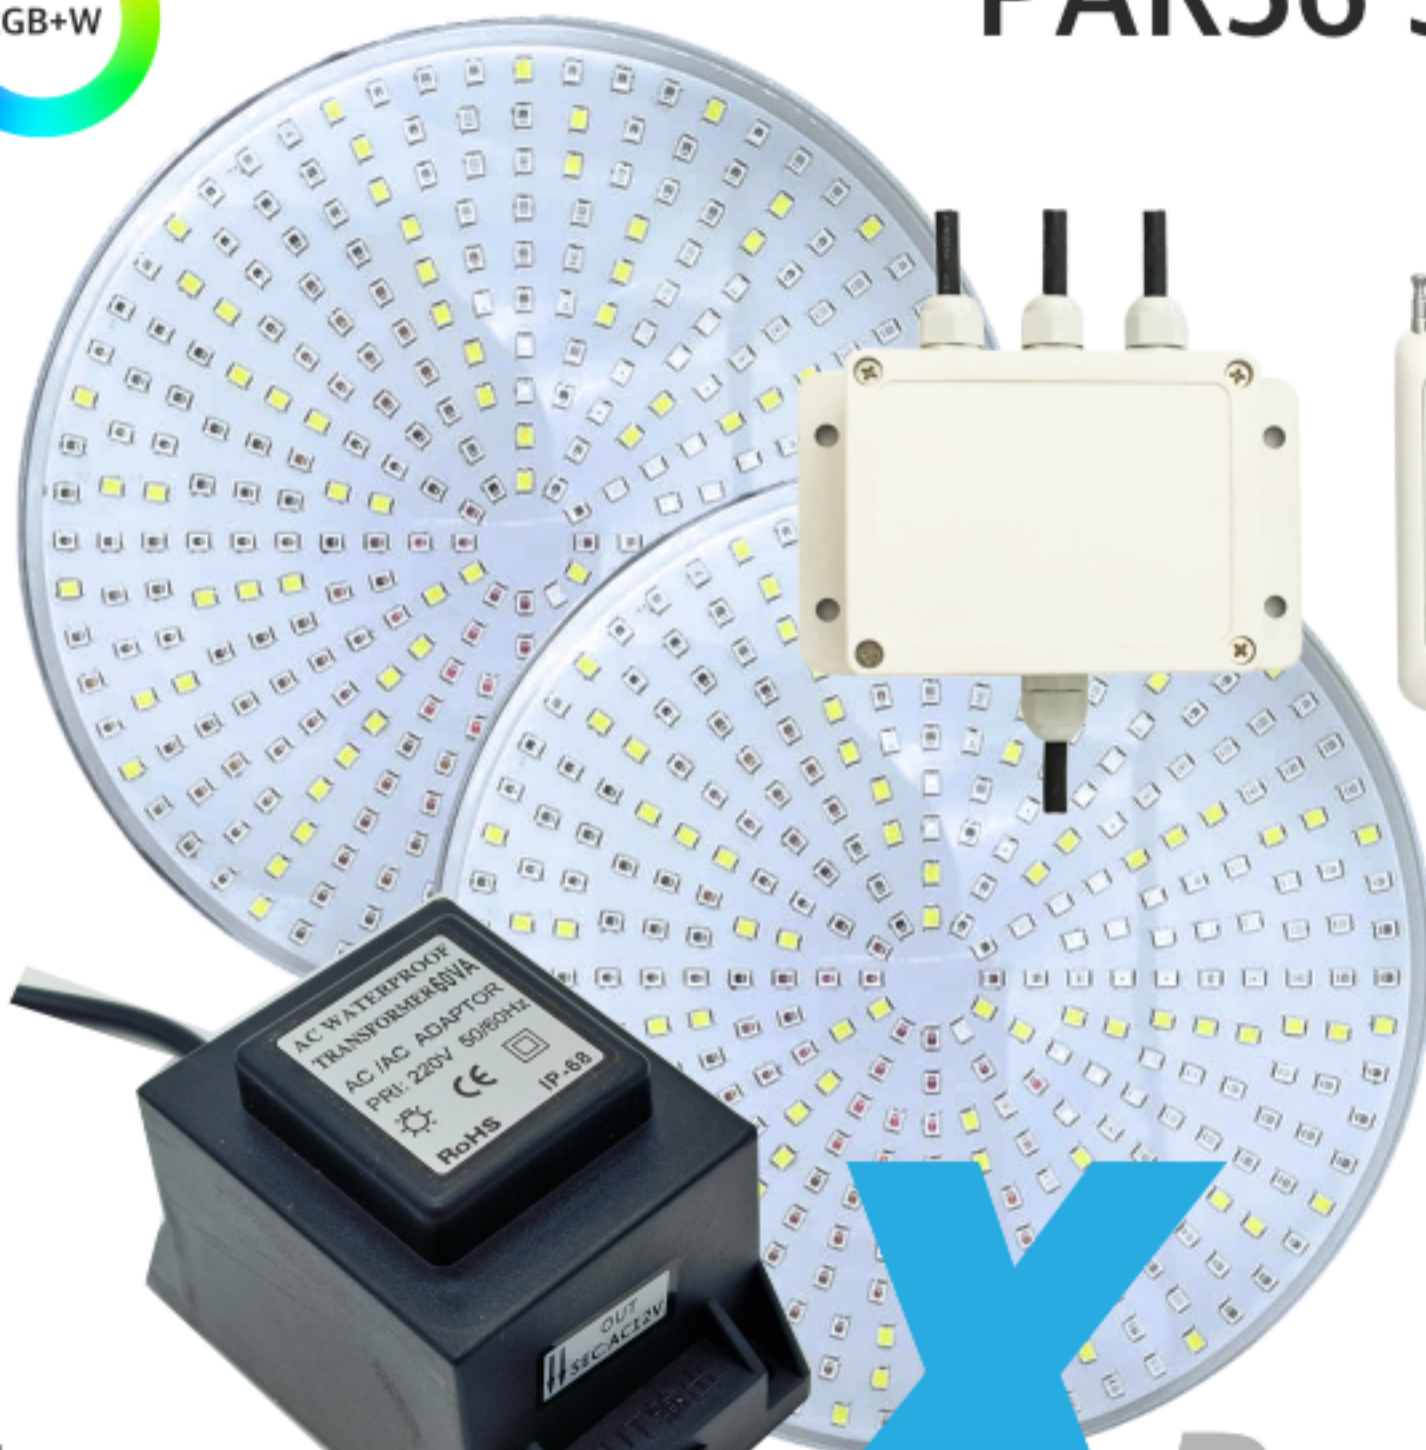

**SLIM LINE PAR56**

**POOL LIGHT**

**PAR56 SET**

**Pro**  
SwimmingpoolLighting