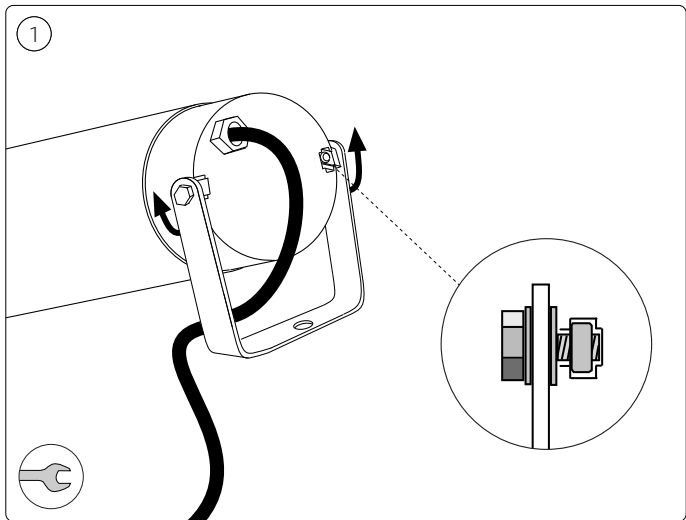

IPX4

GU10

MAX. 50 W

GU10

MAX. 5 W

Signify  
I.B.R.S. / C.C.R.I. Numéro 10461  
5600 VB Eindhoven,  
the Netherlands  
☎00800-74454775

© 2021 Signify Holding  
All rights reserved

[www.philips.com/lighting](http://www.philips.com/lighting)