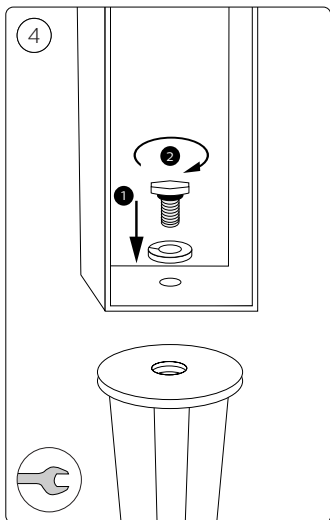

IPX4

GU10

MAX. 50 W

GU10

MAX. 5 W

Signify  
I.B.R.S. / C.C.R.I. Numéro 10461  
5600 VB Eindhoven,  
the Netherlands  
☎00800-74454775

© 2021 Signify Holding  
All rights reserved

[www.philips.com/lighting](http://www.philips.com/lighting)