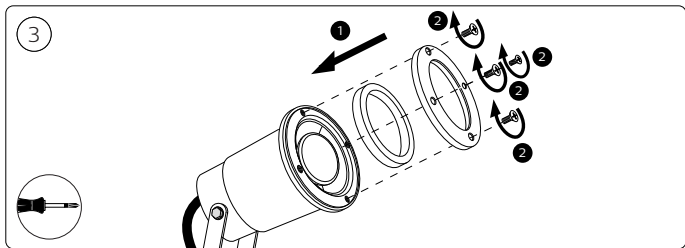

IPX4

GU10

MAX. 50 W

GU10

MAX. 5 W

Signify  
I.B.R.S. / C.C.R.I. Numéro 10461  
5600 VB Eindhoven,  
the Netherlands  
☎00800-74454775

© 2021 Signify Holding  
All rights reserved

[www.philips.com/lighting](http://www.philips.com/lighting)