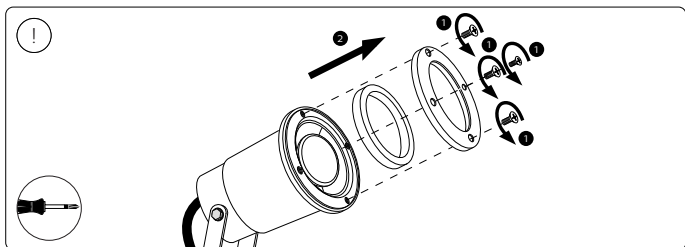

IPX4

GU10

MAX. 50 W

GU10

MAX. 5 W

Signify  
I.B.R.S. / C.C.R.I. Numéro 10461  
5600 VB Eindhoven,  
the Netherlands  
☎00800-74454775

© 2021 Signify Holding  
All rights reserved

[www.philips.com/lighting](http://www.philips.com/lighting)