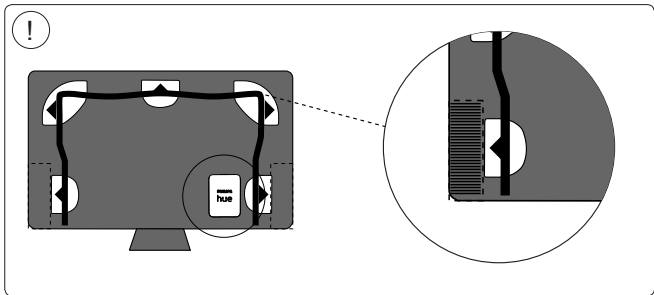

PHILIPS

hue personal
wireless
lighting

Philips Hue Play
gradient lightstrip

Installation guide

Incl.

x3

x2

Signify
I.B.R.S. / C.C.R.I. Numéro 10461
5600 VB Eindhoven,
the Netherlands
☎00800-74454775