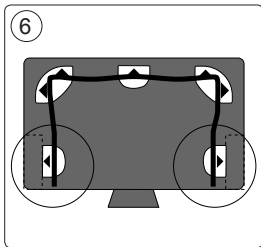

PHILIPS

hue personal
wireless
lighting

Philips Hue Play
gradient lightstrip

Installation guide

Incl.

x3

x2

Signify
I.B.R.S. / C.C.R.I. Numéro 10461
5600 VB Eindhoven,
the Netherlands
☎00800-74454775