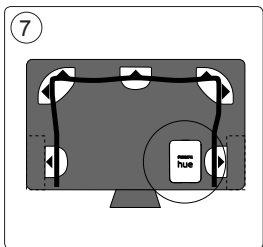

PHILIPS

hue personal
wireless
lighting

Philips Hue Play
gradient lightstrip

Installation guide

Incl.

x3

x2

Signify
I.B.R.S. / C.C.R.I. Numéro 10461
5600 VB Eindhoven,
the Netherlands
☎00800-74454775