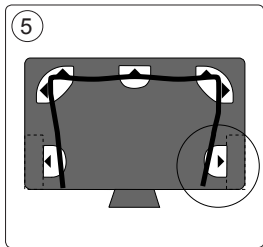

PHILIPS

hue personal
wireless
lighting

Philips Hue Play
gradient lightstrip

Installation guide

Incl.

x3

x2

Signify
I.B.R.S. / C.C.R.I. Numéro 10461
5600 VB Eindhoven,
the Netherlands
☎00800-74454775