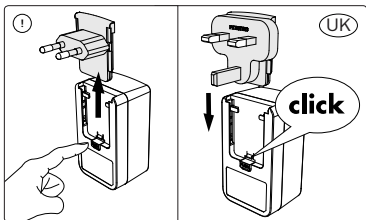

PHILIPS

hue personal
wireless
lighting

Philips Hue Play
gradient lightstrip

Installation guide

Incl.

x3

x2

Signify
I.B.R.S. / C.C.R.I. Numéro 10461
5600 VB Eindhoven,
the Netherlands
☎00800-74454775