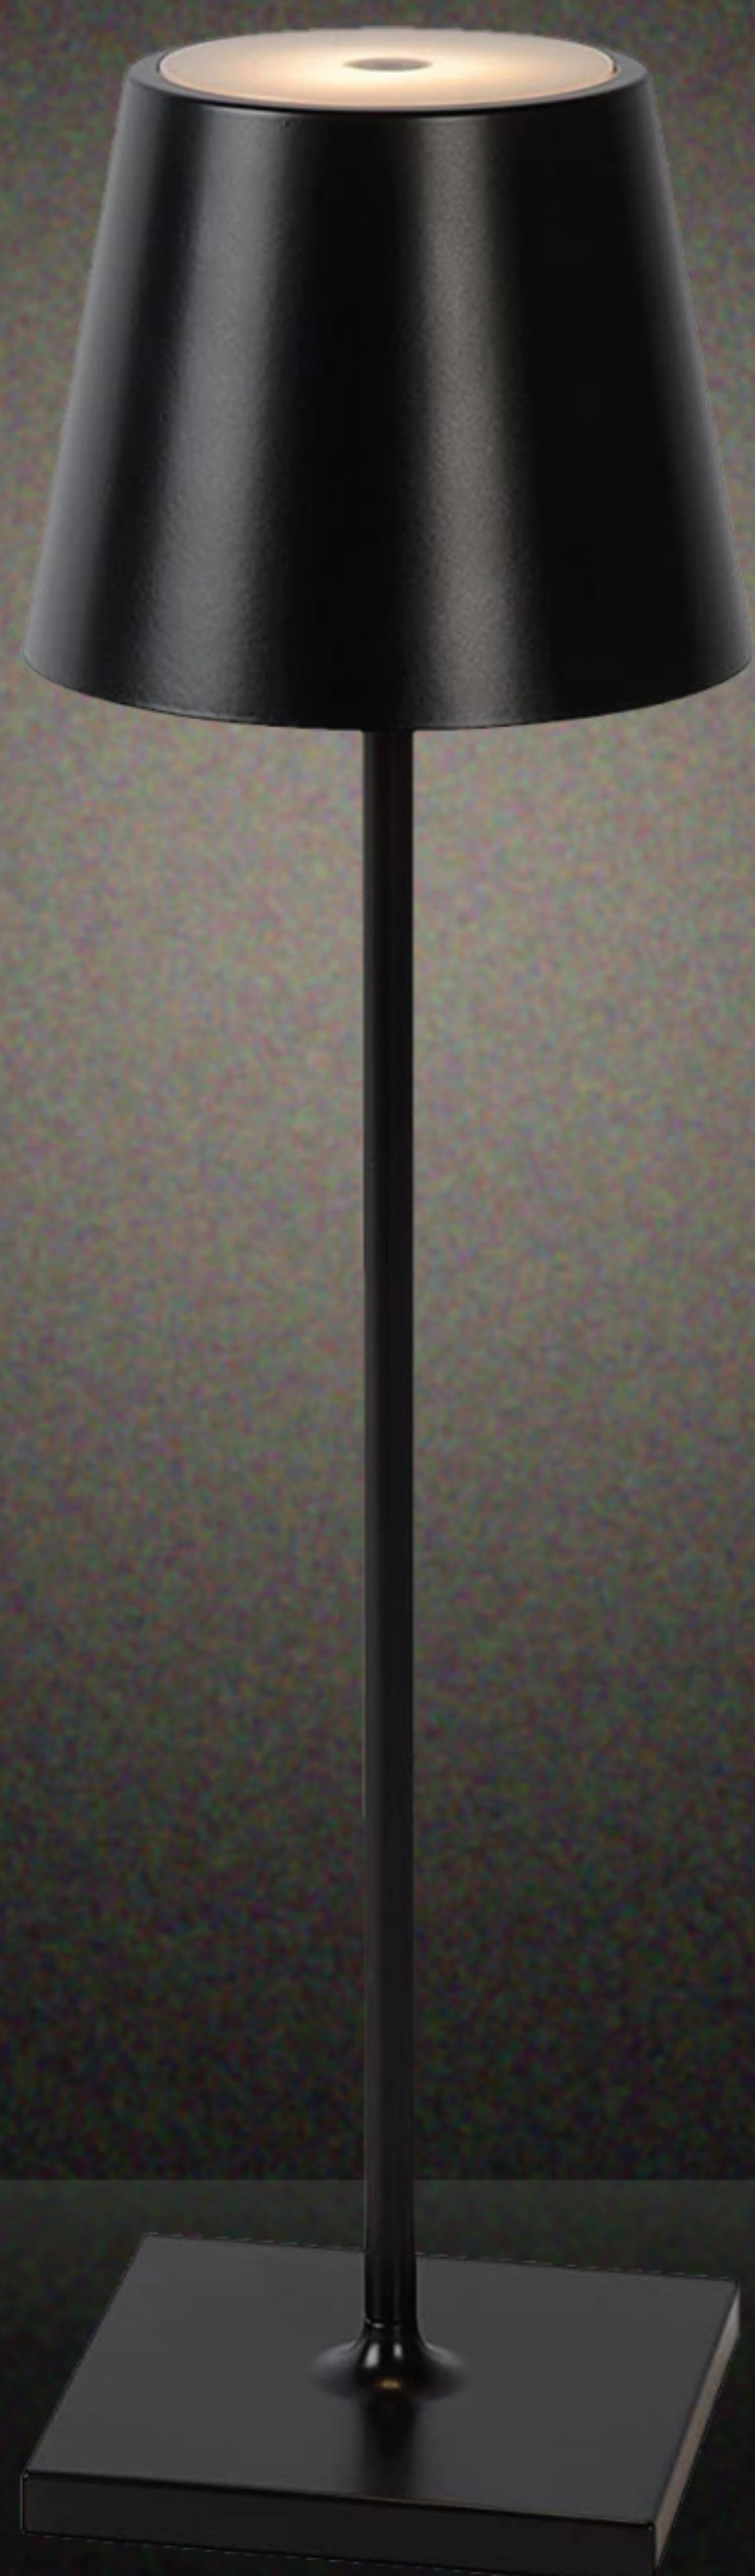

# LED Lamp

Fullambience rechargeable touch dimming table lamp

CMRD  
De Prunus 90,  
7701WR, Dedemsvaart  
The Netherlands

8 720726 139274

Made in China

## Specification:

**Size:**  
100 mm x 380 mm (wxh)

**Material:**  
Aluminum + PMMA

**Number of LEDs:**  
48 PCS Warm White LEDs

**Switch:**  
Touch switch / stepless dimming

**Output:**  
5V USB

**Power:**  
3.5w