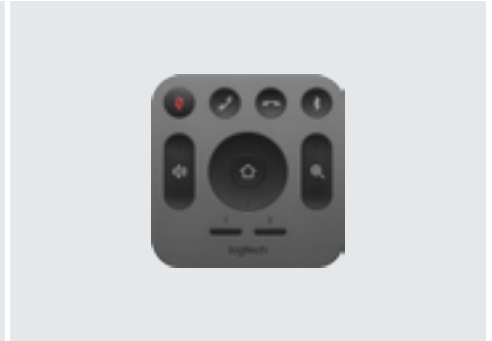

logitech®

SUPER-WIDE FIELD OF VIEW FOR SMALL SPACES.

Logitech MeetUp

Logitech® MeetUp is a premier ConferenceCam designed for small conference rooms and huddle rooms. With a room capturing, super-wide 120° field of view, MeetUp makes every seat at the table clearly visible. Motorized pan/tilt widens FOV even further: up to 170°. A low-distortion Logitech-engineered lens, Ultra HD 4K optics, and three camera presets deliver remarkable video quality and further enhance face-to-face collaboration.

audio provides an intuitive and coherent listening experience.

With a compact all-in-one design that minimizes cable clutter, MeetUp is USB plug-and-play and simply works right out of the box with any video conferencing software application and cloud service—including the ones you already use.

BlueJeans

lifesize

zoom

broadsoft

Logitech MeetUp

FEATURES & BENEFITS

Super-wide 120° field of view

Widest field of view of any Logitech video conferencing solution allows everyone in the room to be seen, even those close to the camera or seated at the edges of the room.

Ultra HD 4K image sensor

Supports multiple resolutions, including 4K (Ultra HD)¹ 1080p (Full HD) and 720p (HD) to best support the quality offered by your application and monitor.

3-microphones and custom-tuned speaker