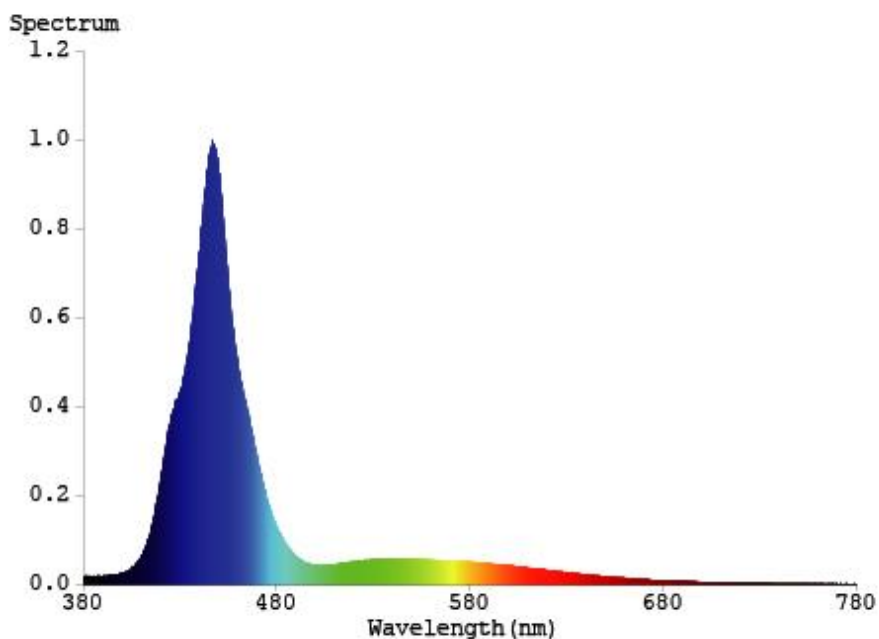

Spectrum / 光谱

Professional led layout, display corals' color well and grow coral well, Strong penetrating power, soft mixed color effect, good corals' color display and great corals growth effect.

专业的LED布局，尽显珊瑚的色彩，珊瑚生长良好，穿透力强，柔和的混合色效果，良好的珊瑚颜色和珊瑚生长效果。