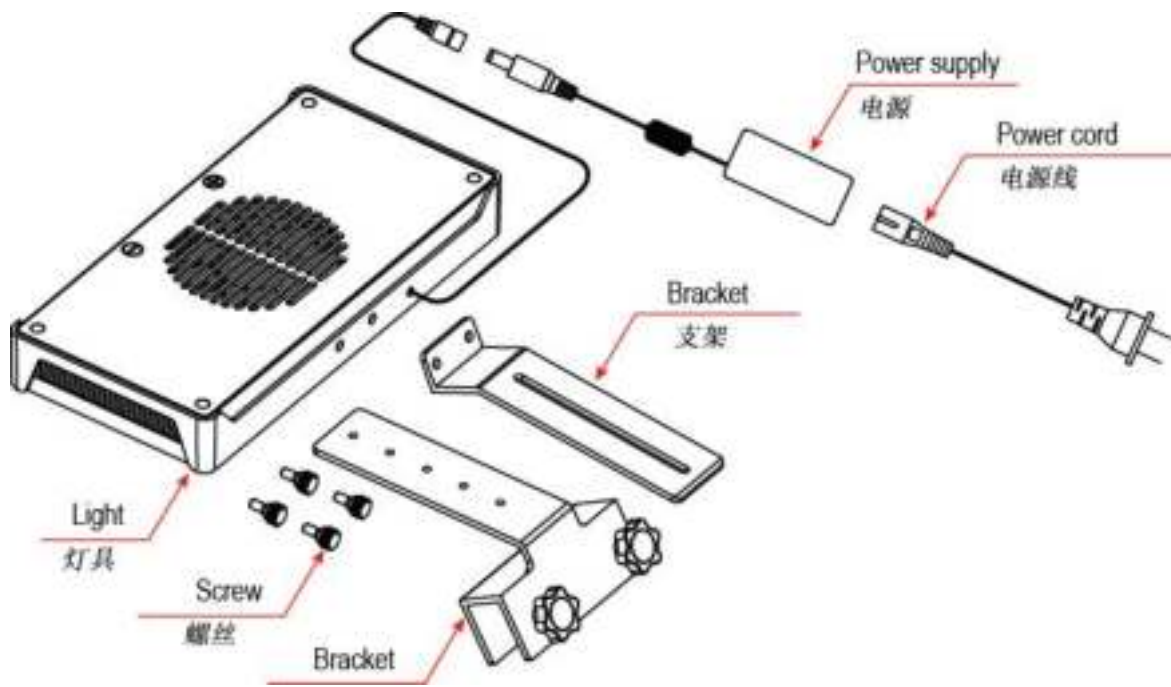

Please check the content in the package.

请检查所有的配件是否齐全。

- | | |
|----------------------|------------|
| 1. Light (灯具) | 1 unit (台) |
| 2. Power supply (电源) | 1 unit (个) |
| 3. Power cord (电源线) | 1 Pcs (根) |
| 4. Bracket (支架) | 1 unit (套) |
| 5. Screw (螺丝) | 1 unit (包) |

Product parameter:			
LED brand	CREE	Dimension	220X110X30mm
LEDs quantity	9 pcs	Suitable for	30~50cm
Single LED wattage	3 W	Shell material	E-Plastic
Max power	30 W	Shell color	Black
Input voltage	100-240VAC	Working temperature	0°C to 40°C
Working frequency	50/60Hz	Storage temperature	-10°C to 50°C