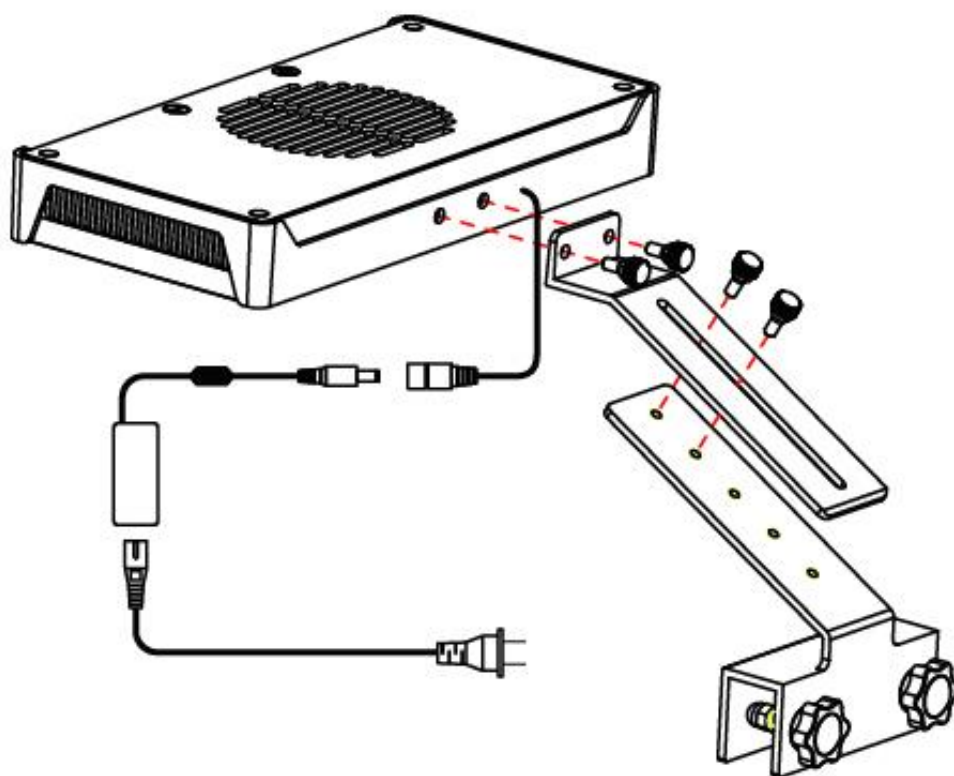

On safety / 安全事项

1. The power supply cords should be routed so that they are not likely to be walked on or pinched by items placed upon or against them. Never take hold of the plug or cord if your hand is wet, and always grasp the plug when connecting or disconnecting it.
   - Install indoor only, and use the attachments, mounting frames, hanging kit and accessories provided and specified by the manufacturer.
   - Never look directly at the LED bulbs when you switch on the system. Incorrect use of this apparatus will increase eye hazard.
   - Clean only with dry cloth.
3. 确保电源及电源线不被其它物件压住。切误在手有水的情况下拔插电源插头。
   - 室内使用，及请使用厂家提供的配件。
   - 当灯具运行时，请不要直视灯珠，以免给您的眼睛带来伤害。
   - 请使用干毛巾清洁灯具。

Mounting / 安装

1.