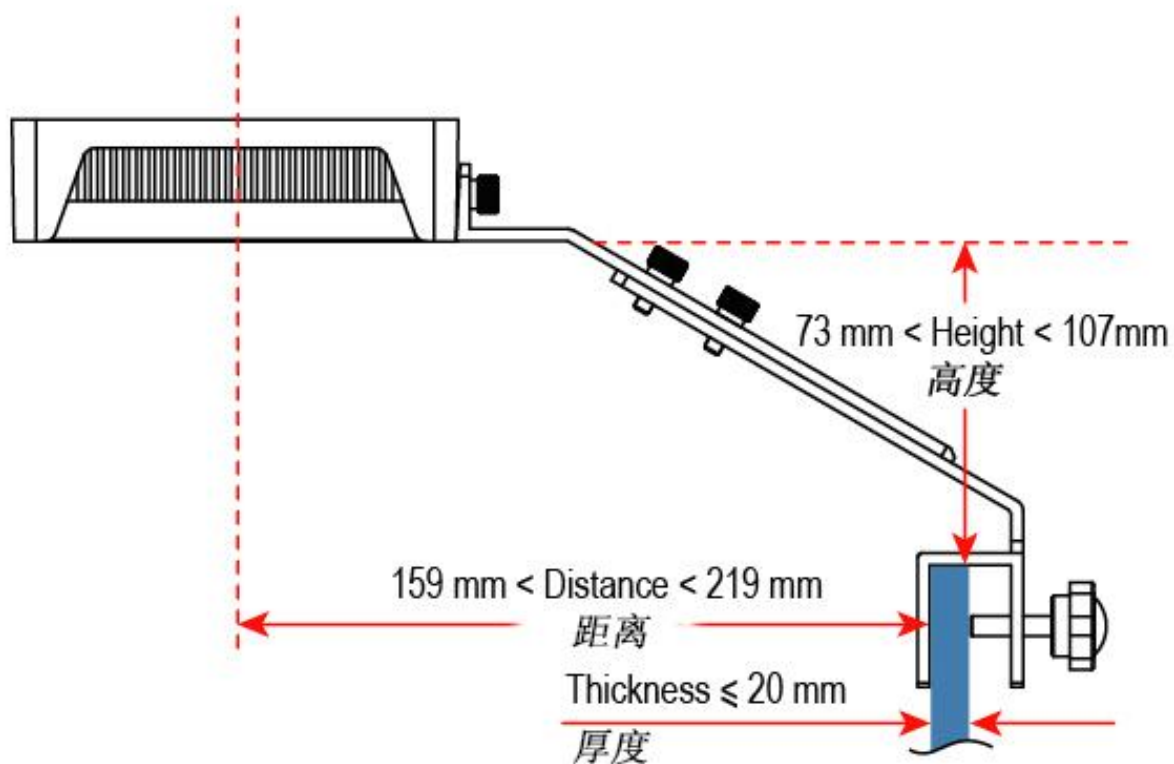

2.

Instruction / 使用方法:

1. Turn on / Turn off 开、关灯

Click the $\oplus$ and $\ominus$ at the same time to turn off or turn on the light.

同时按下 $\oplus$ 和 $\ominus$ 号键即可打开或关闭灯具。