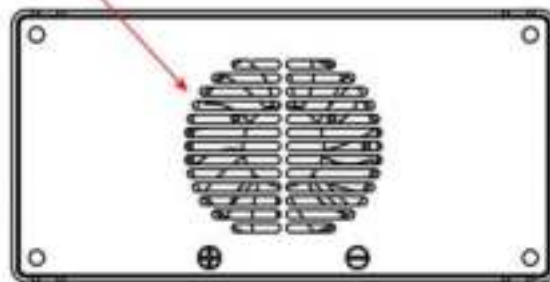

2. The fan does not work / 风扇不工作

Answer: The fan will not work if the lights' temperature is not high enough since the light is equipped with intelligent temperature control fan.

回答: 此风扇智能温控风扇, 当温度没能达到一定时, 风扇不会启动, 环保节能。

Intelligent temperature control fan

ACCAQUA undertakes to repair or, at our option, replace the defective part free of charge - always provided the product has been installed correctly, is used for the purpose that was intended by us, is used in accordance with the operating instructions and is returned to us carriage paid. The warranty term is not applicable on the all consumable products.

Proof of Purchase is required by presentation of an original invoice or receipt indicating the dealer's name, the model number and date of purchase, or a Guarantee Card if appropriate. This warranty may not apply if any model or production number has been altered, deleted or removed, unauthorized persons or organizations have executed repairs, modifications or alterations, or damage is caused by accident, misuse or neglect.

We regret we are unable to accept any liability for any consequential loss. Please note that the product is not defective under the terms of this warranty where the product, or any of its component parts, was not originally designed and / or manufactured for the market in which it is used. These statements do not affect your statutory rights as a customer.

If your Acc-smart technology limited product does not appear to be working correctly or appears to be defective please contact your dealer in the first instance.

Before calling your dealer please ensure you have read and understood the operating instructions. If you have any questions your dealer cannot answer please contact us.