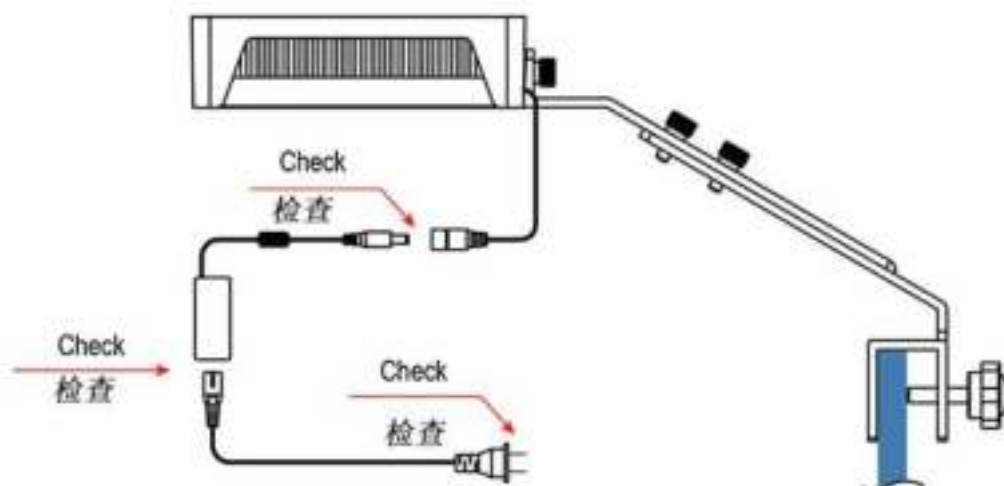

FAQ & Solutions / 常见问题:

1. The light can not be turned on / 灯具不亮

Answer: Please check whether the circuit is properly connected.

回答: 请按图检查几个位置是否连接好。