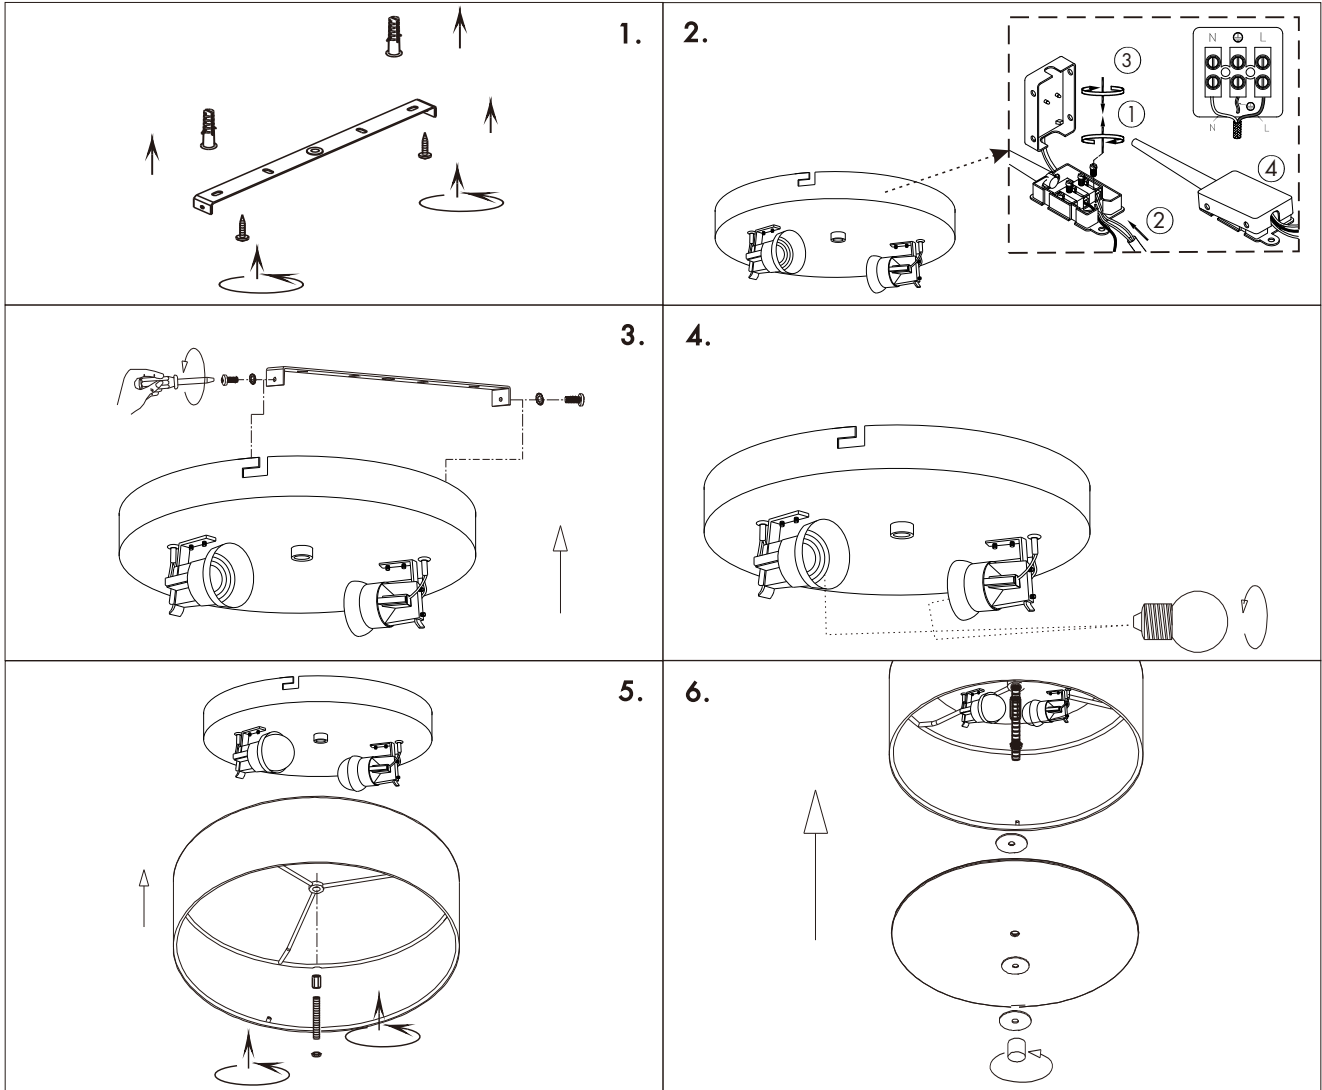

## Drum CL Jute

**Drum CL 30 Jute**  
Ceiling plate: 2xE27

Overall size:

**Drum CL 50 Jute**  
Ceiling plate: 4xE27

Overall size:

**Drum CL 70 Jute**  
Ceiling plate: 6xE27

Overall size: