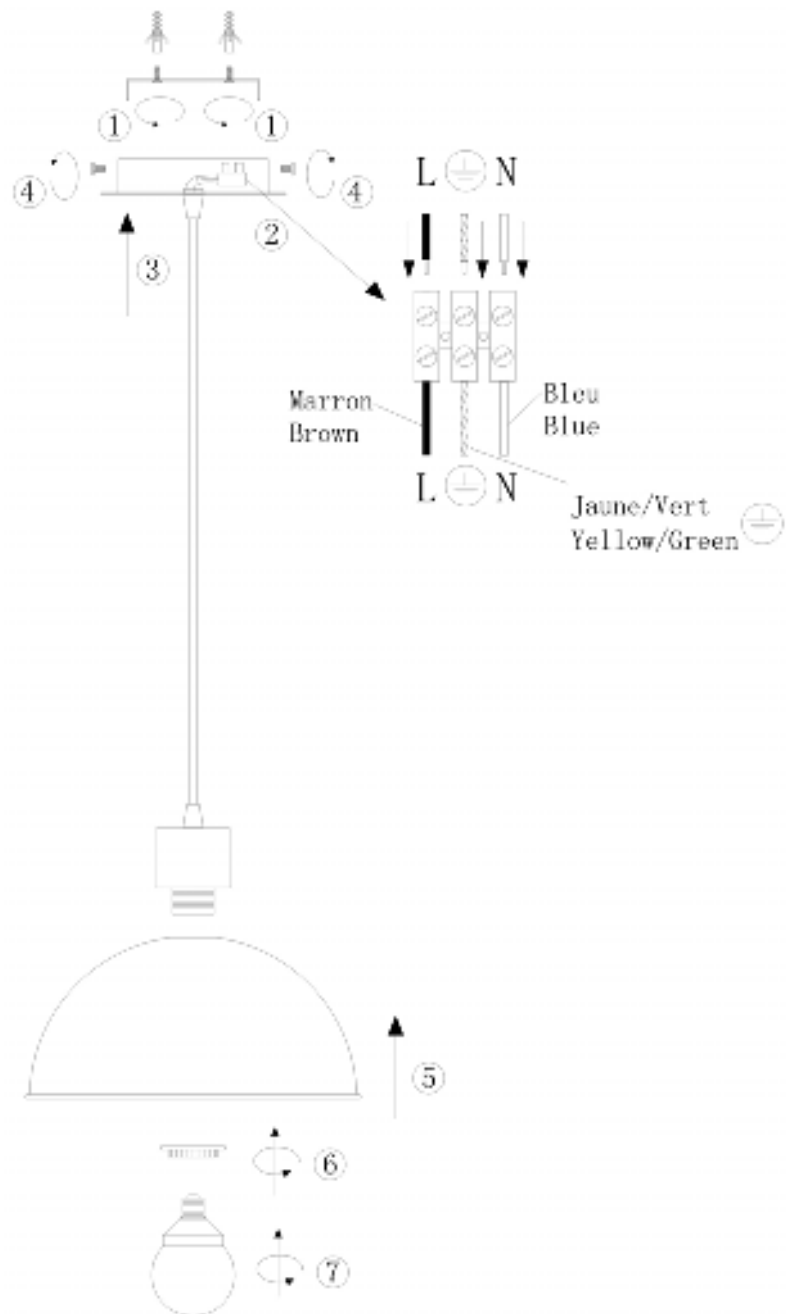

Line drawing of the item (with outline dimensions)

Item number: 31456/30/39

Installation drawing (the same as it in its instruction manual)

### Technical details

materials used:	steel	
color:	39	purle
dimmable and how is the fixture dimmable:		
size:	Height:	130cm
	Length:	
	Width:	D30cm
	Net Weight:	1.1kgs
power requirements:	220-240V~50HZ	
bulb type and maximum Wattage:	E27	Max.60w
number of bulbs:	1XE27	
IP degree:	IP20	