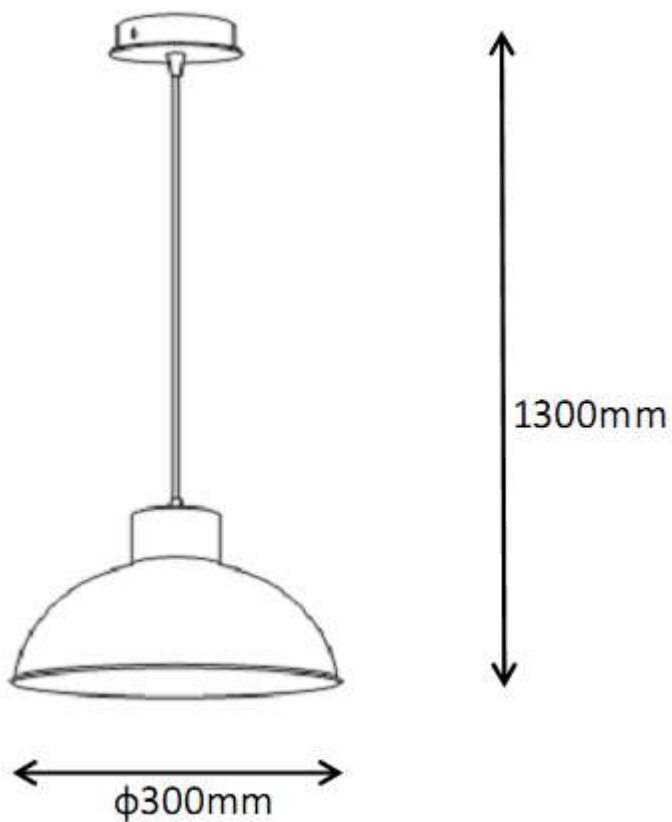

Line drawing of the item (with outline dimensions)

Item number: 31456/30/39

Installation drawing (the same as it in its instruction manual)

### Technical details

materials used:	steel	
color:	39	purle
dimmable and how is the fixture dimmable:		
size:	Height:	130cm
	Length:	
	Width:	D30cm
	Net Weight:	1.1kgs
power requirements:	220-240V~50HZ	
bulb type and maximum Wattage:	E27	Max.60w
number of bulbs:	1XE27	
IP degree:	IP20	