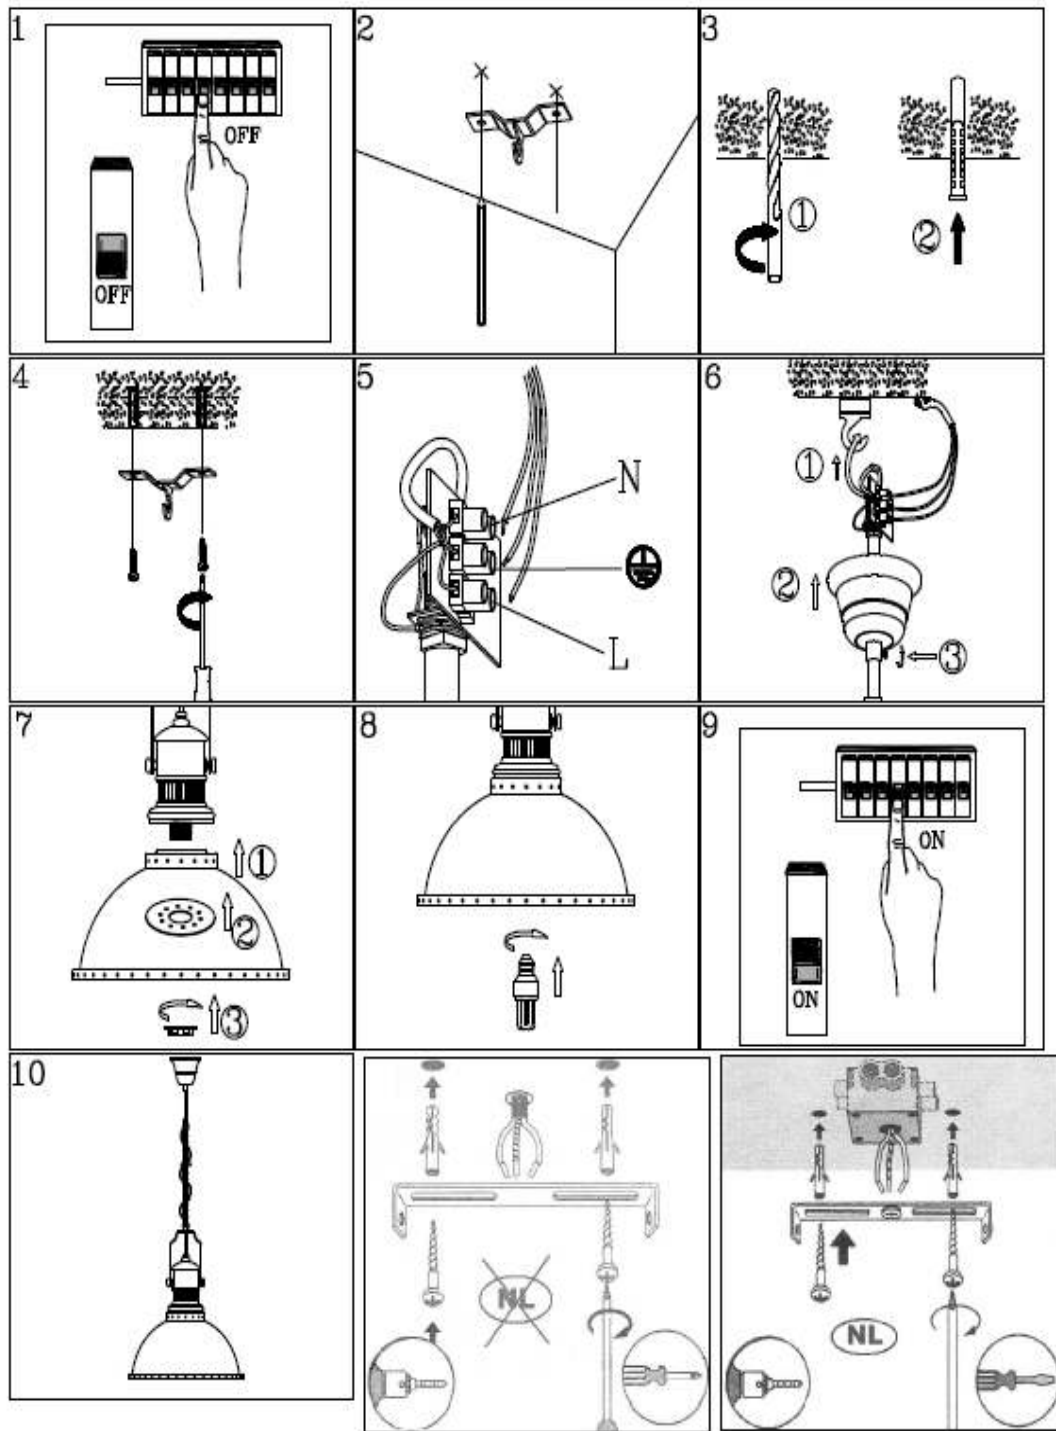

Line drawing of the item (with outline dimensions)

H 120 cm

W 40 cm

Item number: 71342/40/xx

Installation drawing (the same as it in its instruction manual)

Technical details

materials used: metal	
color:	Charcoal /gray brush white
dimnable and how is the fixture dimmable:	ON / OFF
size: Height:	120cm
Length:	40cm
Width:	40cm
Net Weight:	2kgs
power requirements:	220-240V~50Hz
bulb type and maximum Wattage:	1xE27, Max. 18W
number of bulbs:	1xE27
IP degree:	IP20