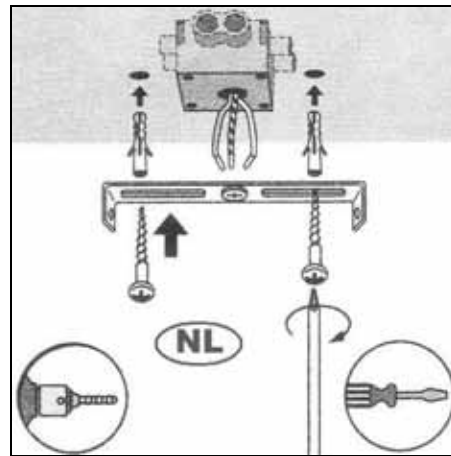

Item number: 61452/60/30, 61452/60/31, 61452/60/36,61452/60/38,61452/60/41, 61452/60/43, 61452/60/57

Technical details

Materials used:	Fabric +Metal
Color:	Black,White,Grey,Cream, Taupe, Brown, Dark Red
Dimmable and how is fixture dimmable	
Size:	Height: 120CM
	Length: 60CM
	Width: 60CM
	Net weight: 1.93kg
Power requirements:	220-240V~50Hz
Bulb type and maximum wattage:	E27 Max.60W
Number of bulbs:	1x E27
IP degree:	IP20

Installation drawing