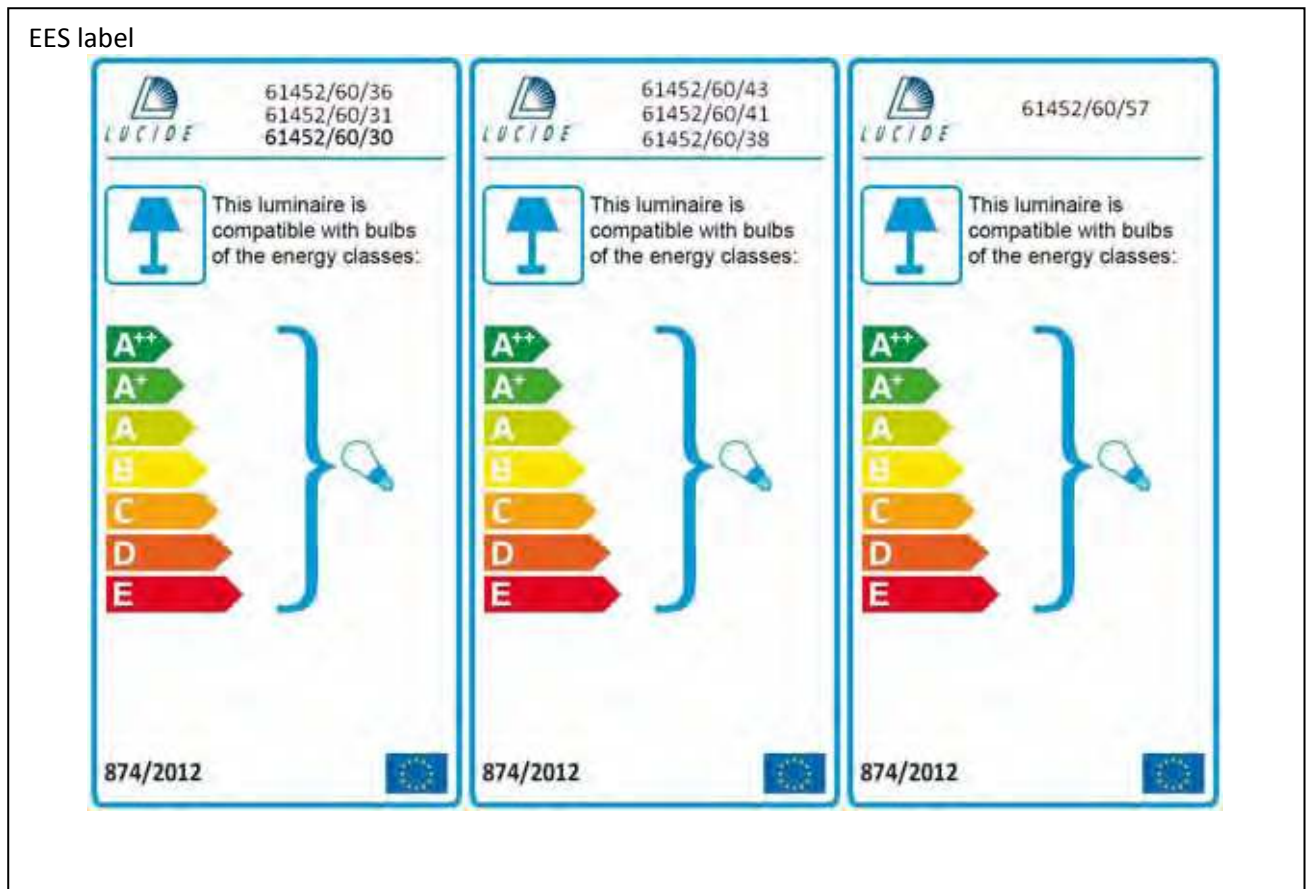

Garantiebestimmungen:

Lucide NV garantiert für einen Zeitraum von 2 Jahren ab Kaufdatum und Kauf durch den Endkunden, dass das gelieferte Produkt frei von Material- und Herstellungsfehlern ist, sofern das Produkt gemäß der Bedienungsanleitung installiert und gewartet wird.
Von der Garantie ausgenommen: 1. Gebrochene Glasteile der Fassung werden nur innerhalb von 14 Tagen ab Kauf durch den Endkunden ersetzt. 2. Normaler Verschleiß, Verfärbungen aufgrund des normalen Gebrauchs. 3. Beschädigungen aufgrund externer Ursachen wie Feuer, Wasser, unsachgemäße Nutzung/ Installation oder Wartung des Produkts.
Kunden müssen das defekte Produkt/Teil und den Originalkaufbeleg einsenden, um Garantieansprüche geltend zu machen.

Other languages of the manual and further explanations can be found on our website.