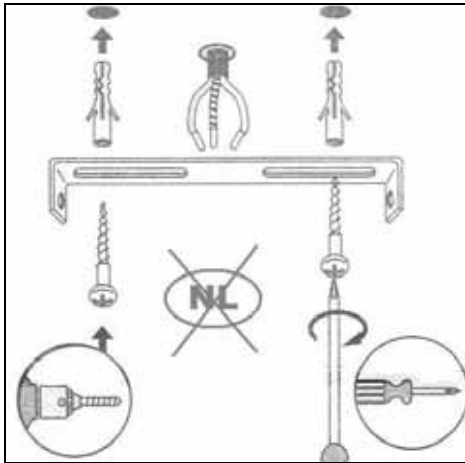

Item number: 61452/60/30, 61452/60/31, 61452/60/36,61452/60/38,61452/60/41, 61452/60/43, 61452/60/57

Technical details

Materials used:	Fabric +Metal
Color:	Black,White,Grey,Cream, Taupe, Brown, Dark Red
Dimmable and how is fixture dimmable	
Size:	Height: 120CM
	Length: 60CM
	Width: 60CM
	Net weight: 1.93kg
Power requirements:	220-240V~50Hz
Bulb type and maximum wattage:	E27 Max.60W
Number of bulbs:	1x E27
IP degree:	IP20

Installation drawing