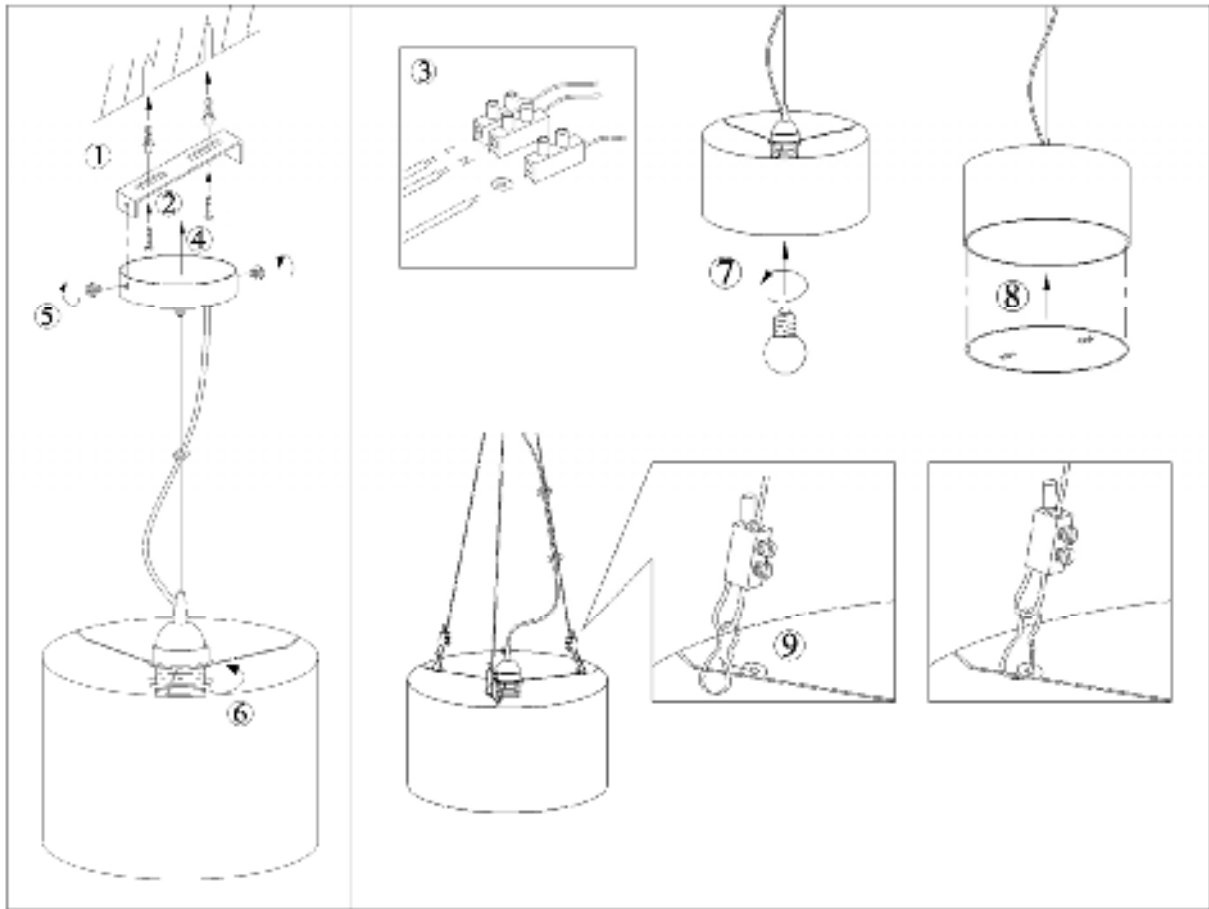

Item number: 61452/60/30, 61452/60/31, 61452/60/36,61452/60/38,61452/60/41, 61452/60/43, 61452/60/57

Technical details

Materials used:	Fabric +Metal
Color:	Black,White,Grey,Cream, Taupe, Brown, Dark Red
Dimmable and how is fixture dimmable	
Size:	Height: 120CM
	Length: 60CM
	Width: 60CM
	Net weight: 1.93kg
Power requirements:	220-240V~50Hz
Bulb type and maximum wattage:	E27 Max.60W
Number of bulbs:	1x E27
IP degree:	IP20

Installation drawing