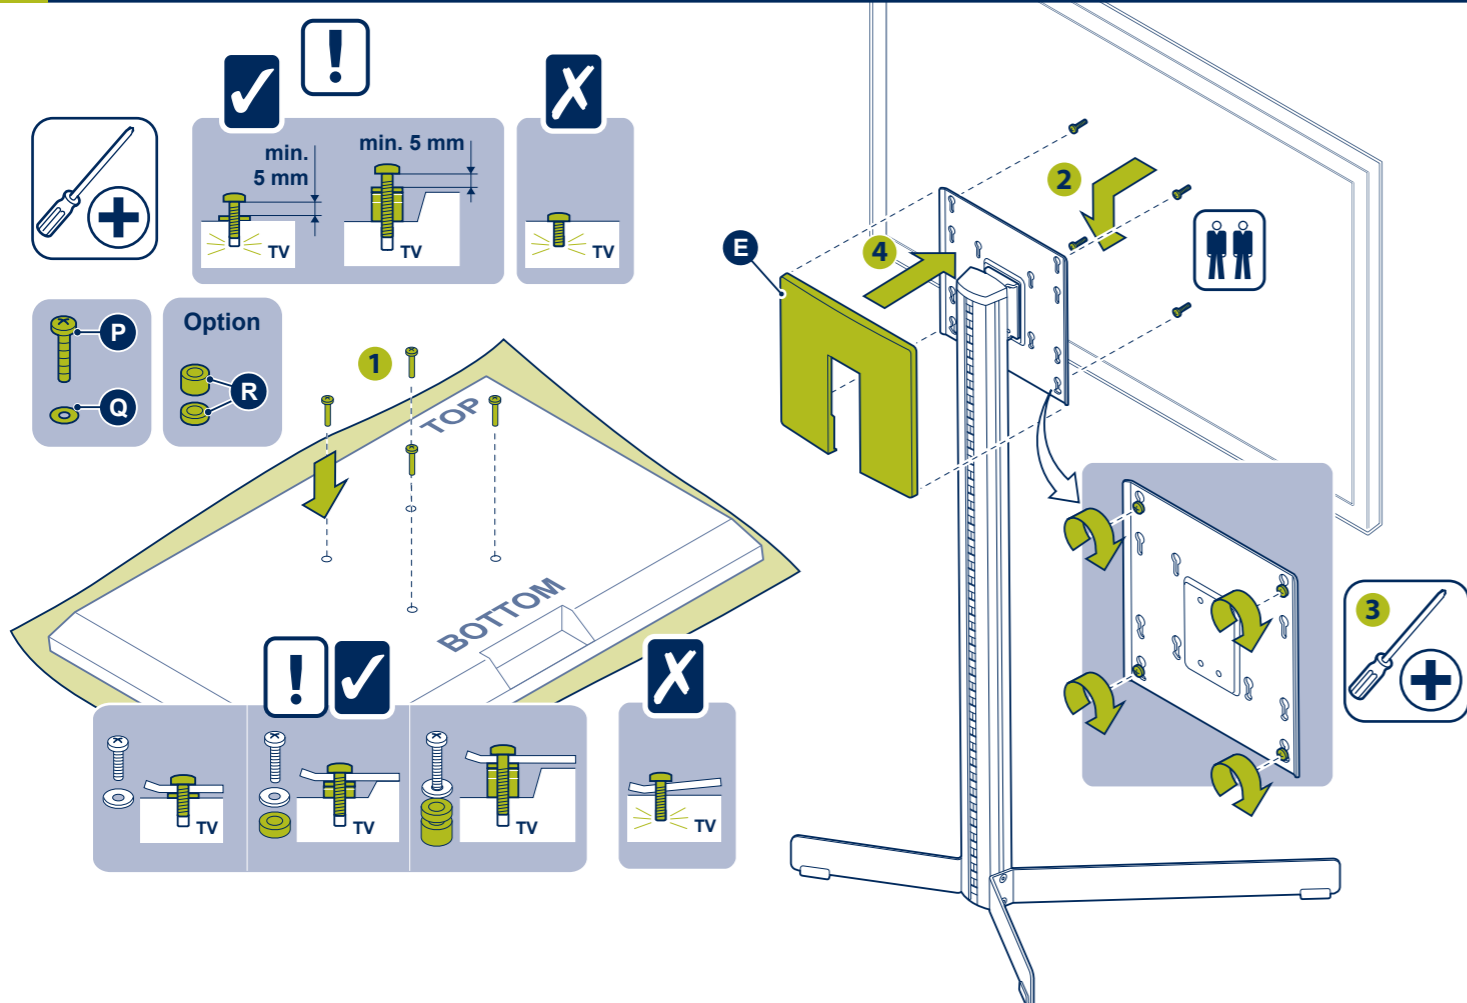

DESIGNED AND ENGINEERED IN THE NETHERLANDS
 MADE IN THE P.R.C.
 VOGEL'S PRODUCTS BV
 NL 5628 DB EINDHOVEN
 WWW.VOGELS.COM

1 EFF 8230 / EFF 8330 - STAND

2 EFF 8330 - SCREEN

2 EFF 8230 - SCREEN

3 EFF 8330 - SCREEN ON STAND