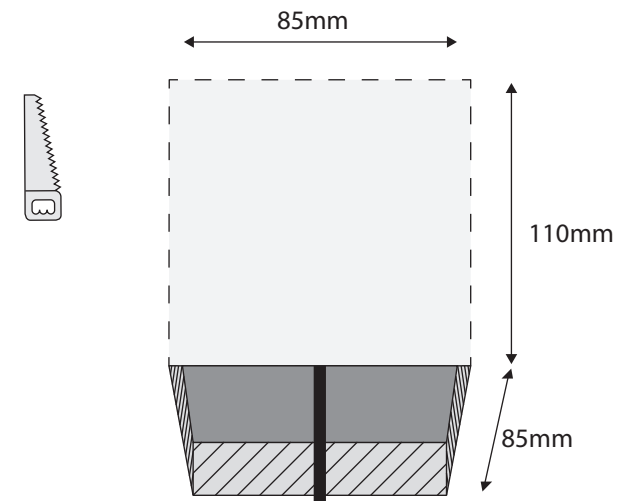

1

Installation Manual

50118002 Napoli Aluminium

UPHIX®

2

230V
GU10
Max.50W

3

4