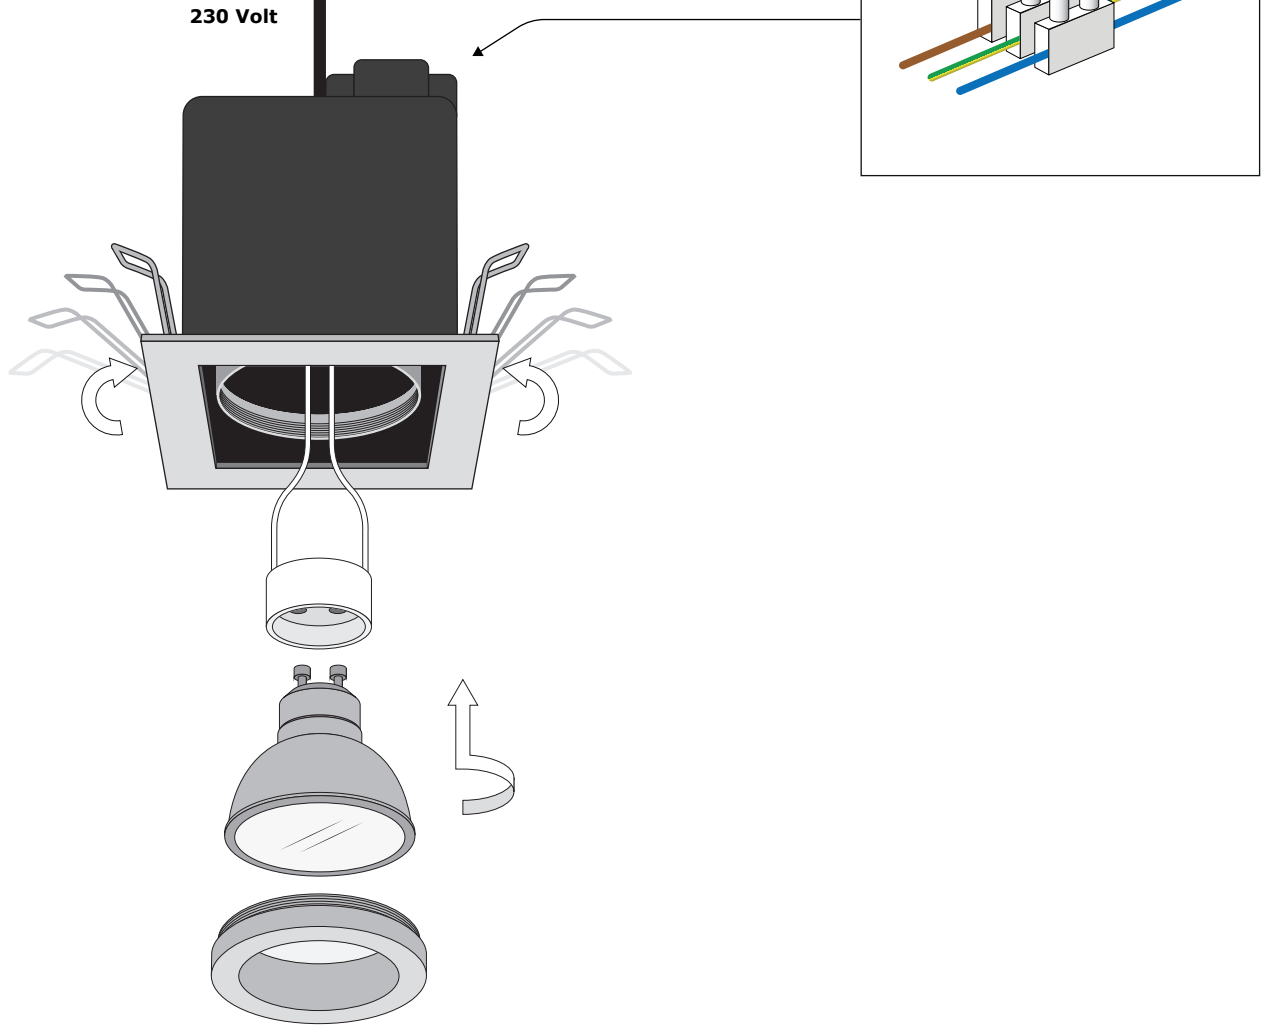

1

Installation Manual

50118002 Napoli Aluminium

UPHIX®

2

230V
GU10
Max.50W

3

4