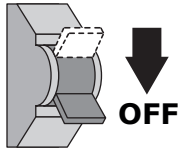

1

Installation Manual

50118002 Napoli Aluminium

UPHIX®

2

230V
GU10
Max.50W

3

4