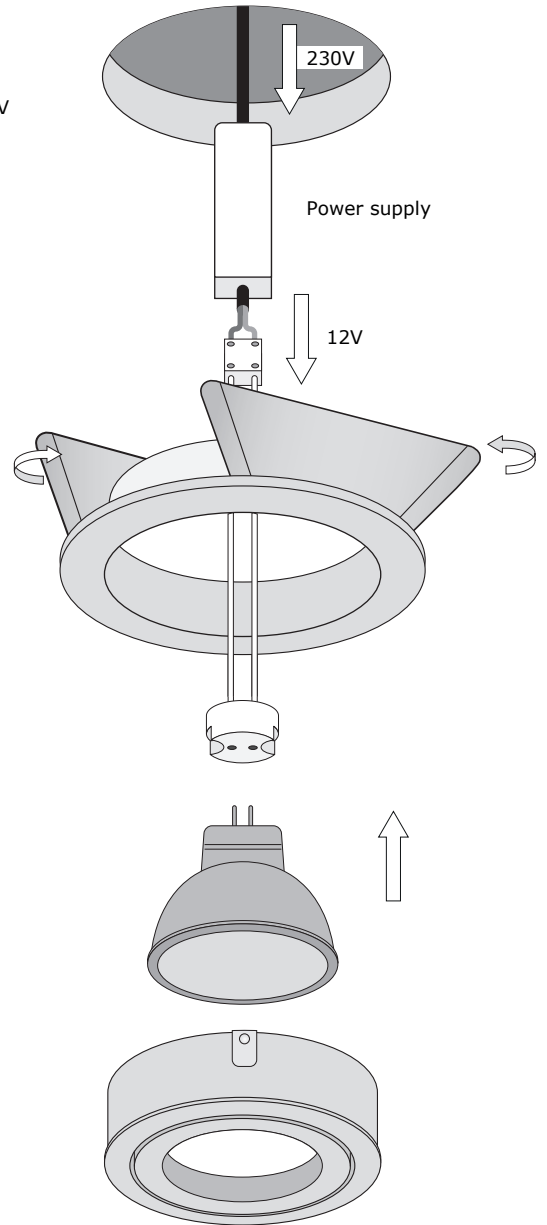

1

Installation Manual

Torino (square) and Modena (round)

UPHIX®

2

50114370 Torino aluminium
50114371 Torino white
50114372 Torino black

50114473 Modena aluminium
50114474 Modena white
50114475 Modena black

3

230V
GU10
Max.50W

12V
GU5.3
Max.50W
Output 12V
AC/DC

4