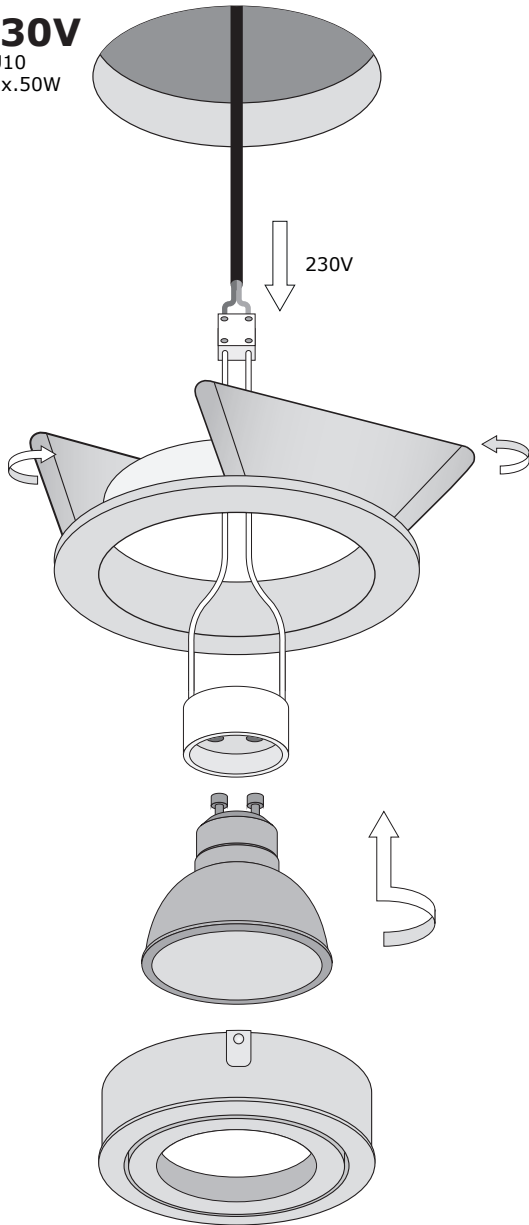

1

Installation Manual

Torino (square) and Modena (round)

UPHIX®

2

50114370 Torino aluminium
50114371 Torino white
50114372 Torino black

50114473 Modena aluminium
50114474 Modena white
50114475 Modena black

3

230V
GU10
Max.50W

12V
GU5.3
Max.50W
Output 12V
AC/DC

4