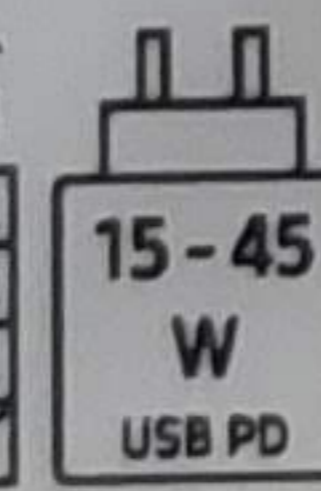

Samsung, PO Box 12987, Dublin, IE or Yateley, GU46 6GG, UK
 Available storage capacity is subject to preloaded software.
 For more information on your device, please visit www.samsung.com
 Printed images may differ from the actual product.
 EN: Main adapter sold separately
 PT: Carregador não incluído.

UK
CA

Galaxy Tab S9+ 5G

Séparez les éléments avant de trier

DO NOT ACCEPT IF SEAL IS BROKEN | CAUTION SEALED PACKAGE

If seal has been broken or tampered with, do not give clear receipt unless contents are examined in presence of delivering agent.
 Se o selo estiver violado não receber o pacote, a menos que o conteúdo seja examinado na presença do distribuidor responsável.
 이 봉인 라벨이 파손되어 있을 경우 내용을 누락에 대한 책임을 당사에서는 지지 않음.