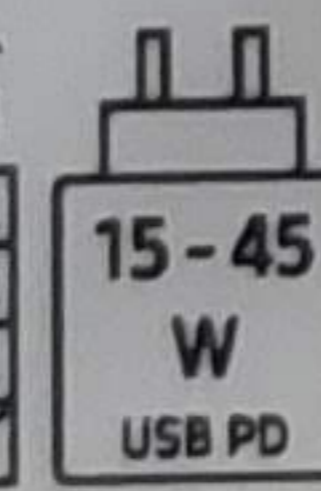

Samsung, PO Box 12987, Dublin, IE or Yateley, GU46 6GG, UK
 Available storage capacity is subject to preloaded software.
 For more information on your device, please visit www.samsung.com
 Printed images may differ from the actual product.
 EN: Main adapter sold separately
 PT: Carregador não incluído.

UK
CA

The carbon footprint of this product has been measured and certified

Galaxy Tab S9+ 5G

Séparez les éléments avant de trier

DO NOT ACCEPT IF SEAL IS BROKEN | CAUTION SEALED PACKAGE

If seal has been broken or tampered with, do not give clear receipt unless contents are examined in presence of delivering agent.
 Se o selo estiver violado não receber o pacote, a menos que o conteúdo seja examinado na presença do distribuidor responsável.
 이 봉인 라벨이 파손되어 있을 경우 내용을 누락에 대한 책임을 당사에서는 지지 않음.