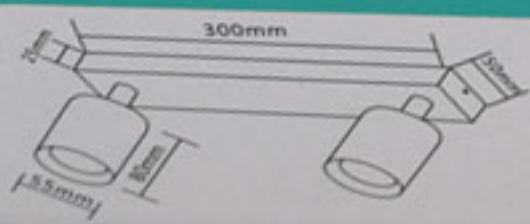

master LED GU10 FIXTURE

Bardo IP20

AC 220-240 V 50-60 Hz

35W max.

2x GU10 LED

Aluminium + Iron

300 x 50 x 100 (mm)

IP20

350°

90°

6685

master LED

GU10 FIXTURE IP20

PRODUCENT: LVT S.C.  
80-288 GDAŃSK, UL. PIECEWSKA 19  
MADE IN P. R.C

CE, RoHS, RECYCLING, and other compliance symbols.

INDEX | 6685