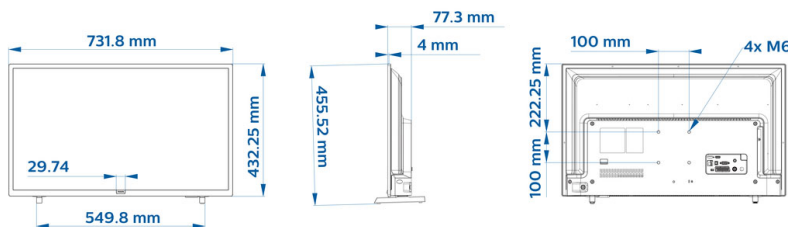

## Accessories

- Included: Edge Stand, 2x AAA batteries, Power Cord, Warranty Leaflet, Legal and Safety brochure, Remote Control 22AV1903A/12
- Optional: Easy RC 22AV1601B/12, Healthcare RC 22AV1604B/12, Setup RC 22AV9574A/12

## Dimensions

- Set dimensions (W x H x D): 732 x 432 x 77 mm
- Set dimensions with stand (W x H x D): 732 x 455 x 166 mm
- Product weight: 4.6 kg
- Product weight (+stand): 4.7 kg
- Wall mount compatible: 100 x 100 mm, M6