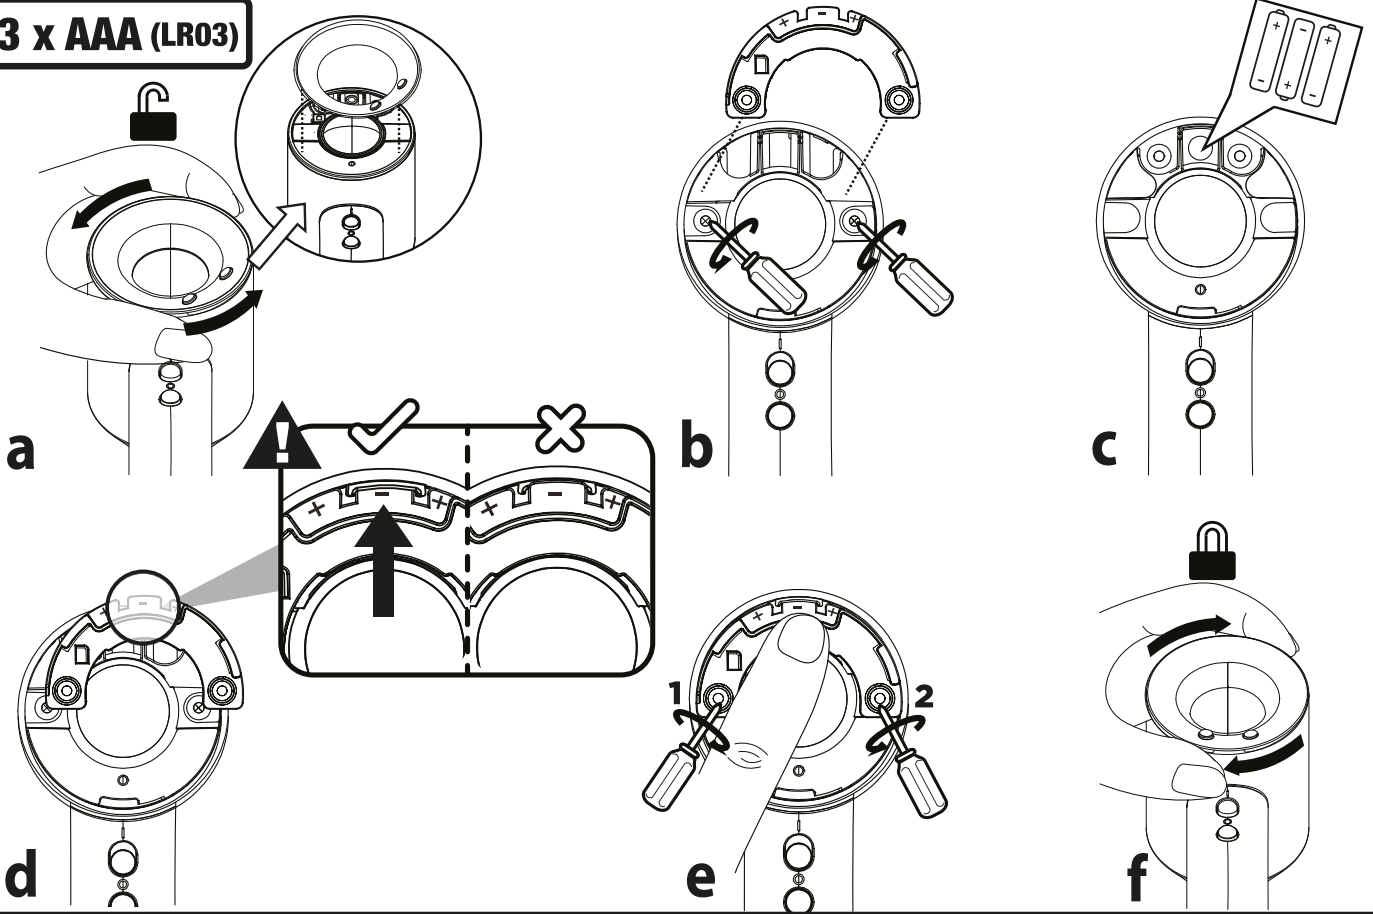

dyson supersonic

styling set

1 3 x AAA (LR03)

2

3