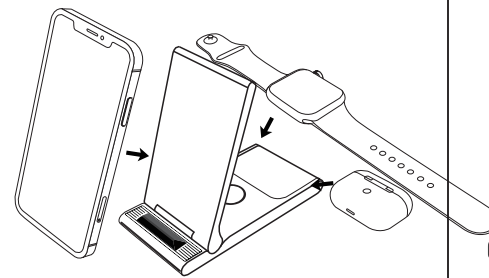

Made in China

MMOBIEL 3-in-1
Opvouwbare Draadloze Oplader **3i**

User Manual

It is recommended to use a 30W adapter

01

02

03

04

05

Product parameters

Product name: MMOBIEL 3-in-1 foldable wireless charging stand
Power connector: Type-C connector
Mobile phone output: 5W/10W/15W Max
Apple Watch output: 2W Max
AirPods output: 3W Max
Product color: White, black
Compatibility: Supports Qi compatible devices