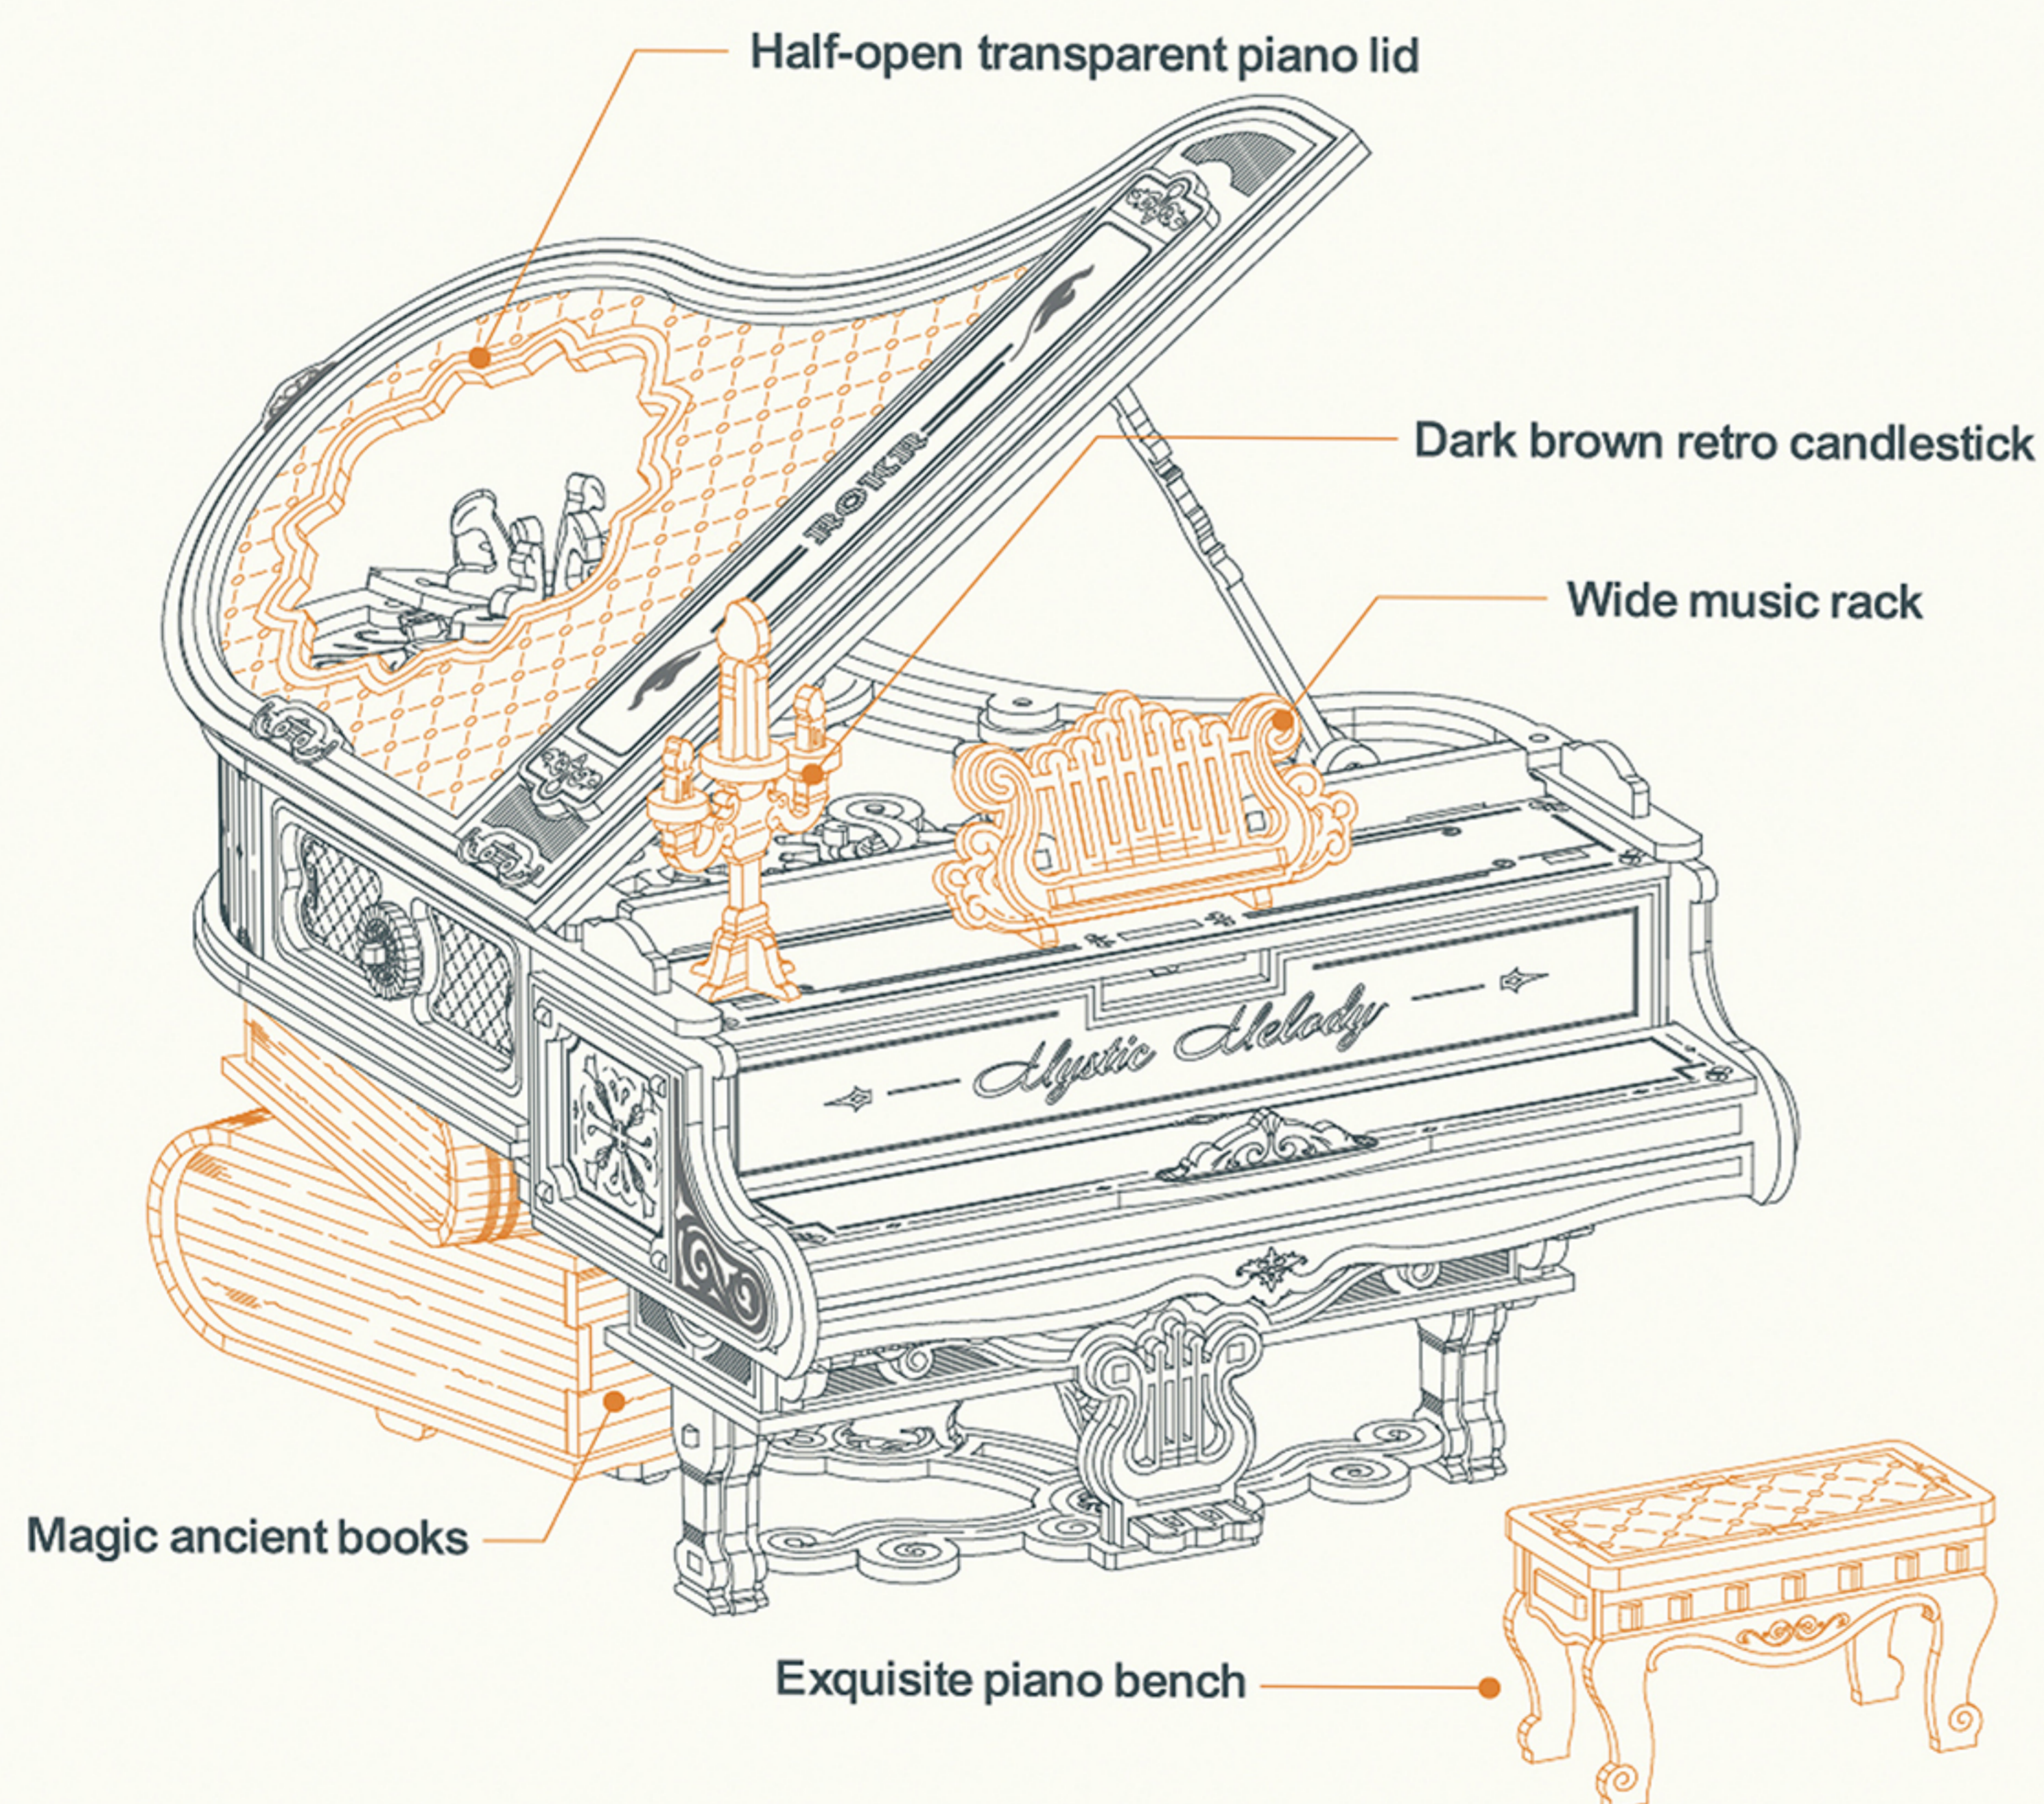

# Magic Piano

**ROKR**

223 PCS

Level: ★★★★★☆

Assembled Size: 140x170x125mm

Magic Cello

Romantic Carousel

Designed by **ROBOTIME**

[www.robotime.com](http://www.robotime.com)

**Series Name:** Mechanical Music Box

**Product Name:** Magic Piano

**Model No.:** AMK81

**Main Material:** Plywood

**Brand Owner:** Robotime Technology (Suzhou) Co., Ltd.